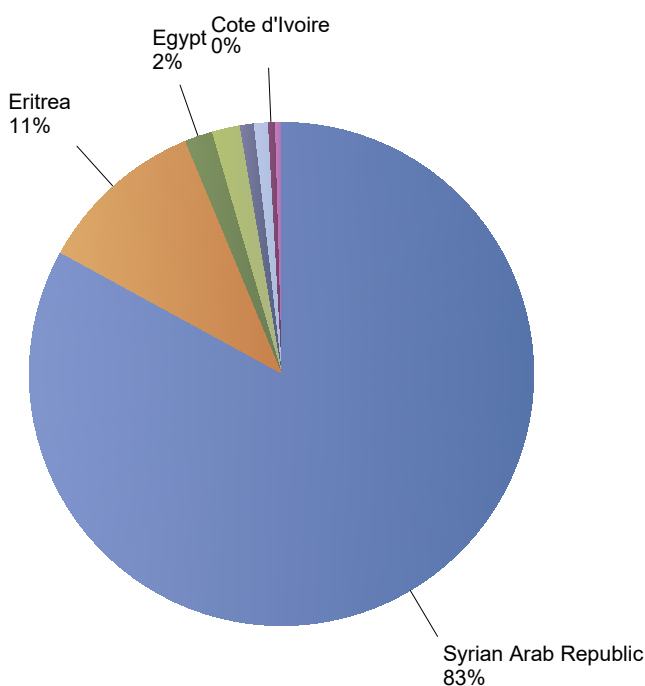

Total resettlement influx in The Netherlands

Current calendar year:

Country of citizenship	2024									
	Jan	Feb	Mar	Apr	May	Jun	Aug	Total	Perc	
Syrian Arab Republic	*	*	145	*	*	*	35	185	83%	
Eritrea	*	*	*	*	*	19	5	24	11%	
Afghanistan	*	*	*	*	*	*	*	*	2%	
Egypt	*	*	*	*	*	*	*	*	2%	
Congo, the Democratic Republic of the	*	*	*	*	*	*	*	*	1%	
South Sudan	*	*	*	*	*	*	*	*	1%	
Cote d'Ivoire	*	*	*	*	*	*	*	*	0%	
Niger	*	*	*	*	*	*	*	*	0%	
Total	*	*	151	*	*	19	44	223	100%	

* To conceal the lowest figures, all values between 0 and 4 are replaced by asterisks.

Previous calendar year:

Country of citizenship	2023	Perc
Syrian Arab Republic	428	53%
Congo, the Democratic Republic of the	123	15%
Eritrea	88	11%
Sudan	40	5%
Pakistan	26	3%
Afghanistan	24	3%
Unknown	20	2%
Somalia	17	2%
South Sudan	14	2%
Turkey	8	1%
Yemen	8	1%
Iraq	*	0%
Lebanon	*	0%
Stateless	*	0%
Total	801	7%

Top nationalities asylum resettlement influx in the current year

Period: 2024

Number of first asylum applications: 223

August 2024

Country of citizenship	Total	Perc
Syrian Arab Republic	35	80%
Eritrea	5	11%
Afghanistan	*	9%
Total	44	33%