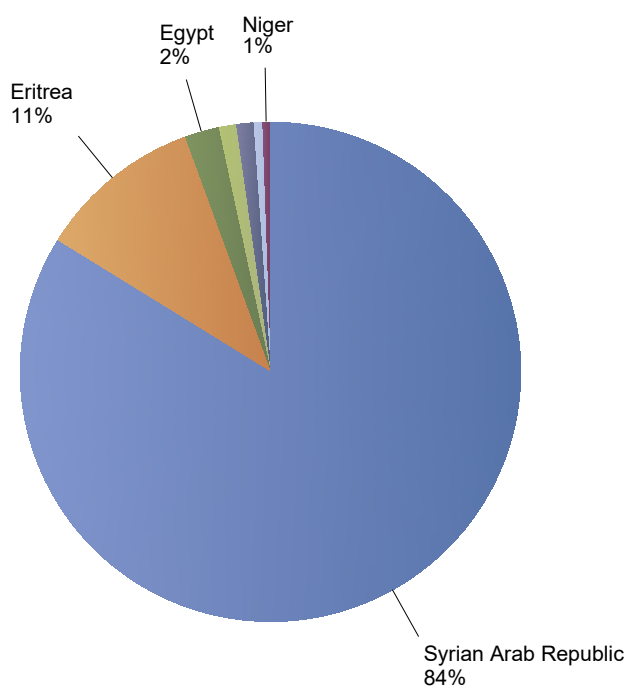

## Influx of asylum resettlement in The Netherlands (with the exception of 1:1 resettlement Turkey)

Source: METiS

Total resettlement influx in The Netherlands

Current calendar year:

Country of citizenship	2024							
	Jan	Feb	Mar	Apr	May	Jun	Total	Perc
Syrian Arab Republic	*	*	145	*	*	*	150	84%
Eritrea	*	*	*	*	*	19	19	11%
Egypt	*	*	*	*	*	*	*	2%
Congo, the Democratic Republic of the	*	*	*	*	*	*	*	1%
South Sudan	*	*	*	*	*	*	*	1%
Cote d'Ivoire	*	*	*	*	*	*	*	1%
Niger	*	*	*	*	*	*	*	1%
<b>Total</b>	<b>*</b>	<b>*</b>	<b>151</b>	<b>*</b>	<b>*</b>	<b>19</b>	<b>179</b>	<b>100%</b>

\* To conceal the lowest figures, all values between 0 and 4 are replaced by asterisks.

Previous calendar year:

Country of citizenship	2023	Perc
Syrian Arab Republic	428	53%
Congo, the Democratic Republic of the	123	15%
Eritrea	88	11%
Sudan	40	5%
Pakistan	26	3%
Afghanistan	24	3%
Unknown	20	2%
Somalia	17	2%
South Sudan	14	2%
Turkey	8	1%
Yemen	8	1%
Iraq	*	0%
Lebanon	*	0%
Stateless	*	0%
<b>Total</b>	<b>801</b>	<b>7%</b>

Top nationalities asylum resettlement influx in the current year

Period: 2024

Number of first asylum applications: 179

July 2024

Country of citizenship	Perc