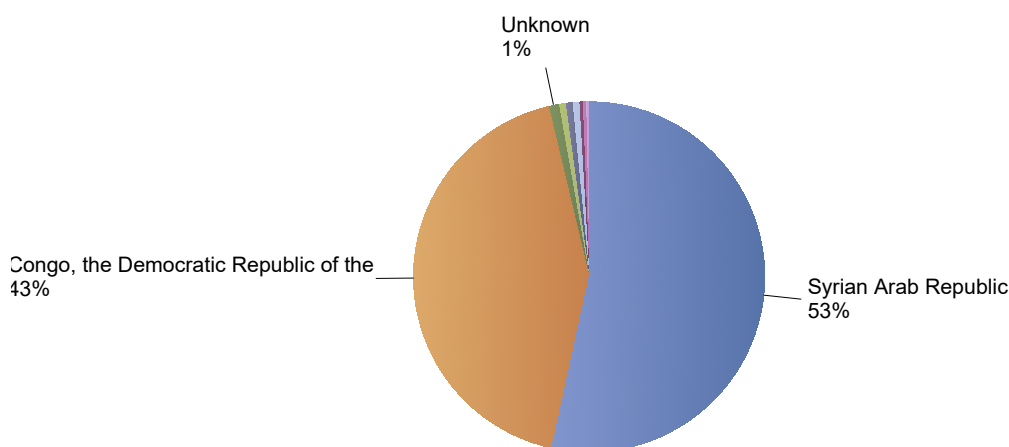

## Influx of asylum resettlement in The Netherlands (with the exception of 1:1 resettlement Turkey)

Source: METiS

Total resettlement influx in The Netherlands

Current calendar year:

Country of citizenship	2022								
	Jan	Feb	Mar	Apr	May	Jun	Jul	Total	Perc
Syrian Arab Republic	113	29	23	6	*	*	*	172	53%
Congo, the Democratic Republic of the	5	*	5	17	106	*	*	138	43%
Unknown	*	*	*	*	*	*	*	*	1%
Iraq	*	*	*	*	*	*	*	*	1%
Rwanda	*	*	*	*	*	*	*	*	1%
Stateless	*	*	*	*	*	*	*	*	1%
Cambodia	*	*	*	*	*	*	*	*	0%
Cameroon	*	*	*	*	*	*	*	*	0%
Cote d'Ivoire	*	*	*	*	*	*	*	*	0%
<b>Total</b>	<b>125</b>	<b>29</b>	<b>31</b>	<b>23</b>	<b>108</b>	<b>5</b>	<b>*</b>	<b>322</b>	<b>100%</b>

\* To conceal the lowest figures, all values between 0 and 4 are replaced by asterisks.

Previous calendar year:

Country of citizenship	2021	Perc
Congo, the Democratic Republic of the	30	36%
Eritrea	25	30%
Syrian Arab Republic	12	14%
Unknown	7	8%
Senegal	5	6%
Iran (Islamic Republic of)	*	2%
South Sudan	*	1%
Stateless	*	1%
Zambia	*	1%
<b>Total</b>	<b>84</b>	<b>11%</b>

Top nationalities asylum resettlement influx in the current year  
Period: 2022

Number of first asylum applications: 322

July 2022

Country of citizenship	Total	Perc
Congo, the Democratic Republic of the	*	100%
<b>Total</b>	<b>*</b>	<b>100%</b>