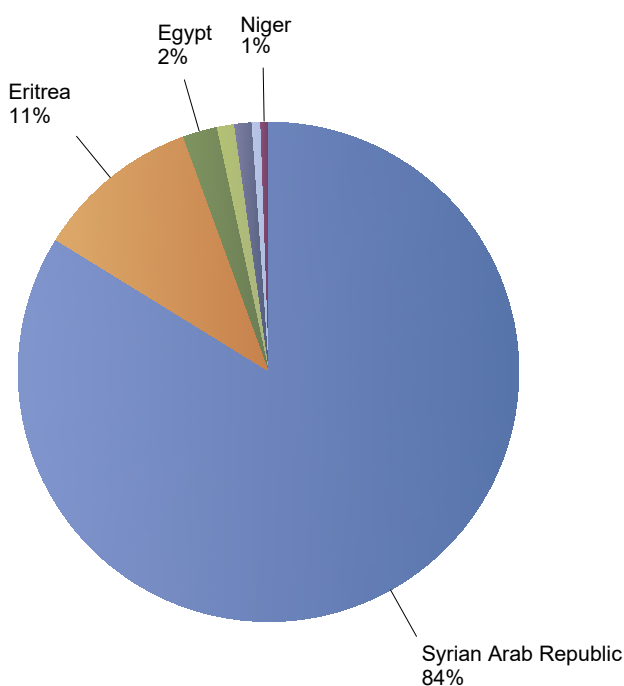

No Data Available

Influx of asylum resettlement in The Netherlands (with the exception of 1:1 resettlement Turkey)

Source: METiS

Total resettlement influx in The Netherlands

Current calendar year:

| Country of citizenship | 2024 | | | | | | | |
|---------------------------------------|----------|----------|------------|----------|----------|-----------|------------|-------------|
| | Jan | Feb | Mar | Apr | May | Jun | Total | Perc |
| Syrian Arab Republic | * | * | 145 | * | * | * | 150 | 84% |
| Eritrea | * | * | * | * | * | 19 | 19 | 11% |
| Egypt | * | * | * | * | * | * | * | 2% |
| Congo, the Democratic Republic of the | * | * | * | * | * | * | * | 1% |
| South Sudan | * | * | * | * | * | * | * | 1% |
| Cote d'Ivoire | * | * | * | * | * | * | * | 1% |
| Niger | * | * | * | * | * | * | * | 1% |
| Total | * | * | 151 | * | * | 19 | 179 | 100% |

* To conceal the lowest figures, all values between 0 and 4 are replaced by asterisks.

Previous calendar year:

| Country of citizenship | 2023 | Perc |
|---------------------------------------|------------|-----------|
| Syrian Arab Republic | 428 | 53% |
| Congo, the Democratic Republic of the | 123 | 15% |
| Eritrea | 88 | 11% |
| Sudan | 40 | 5% |
| Pakistan | 26 | 3% |
| Afghanistan | 24 | 3% |
| Unknown | 20 | 2% |
| Somalia | 17 | 2% |
| South Sudan | 14 | 2% |
| Turkey | 8 | 1% |
| Yemen | 8 | 1% |
| Iraq | * | 0% |
| Lebanon | * | 0% |
| Stateless | * | 0% |
| Total | 801 | 7% |

Top nationalities asylum resettlement influx in the current year

Period: 2024

Number of first asylum applications: 179

June 2024

| Country of citizenship | Total | Perc |
|------------------------|-----------|-------------|
| Eritrea | 19 | 100% |
| Total | 19 | 100% |