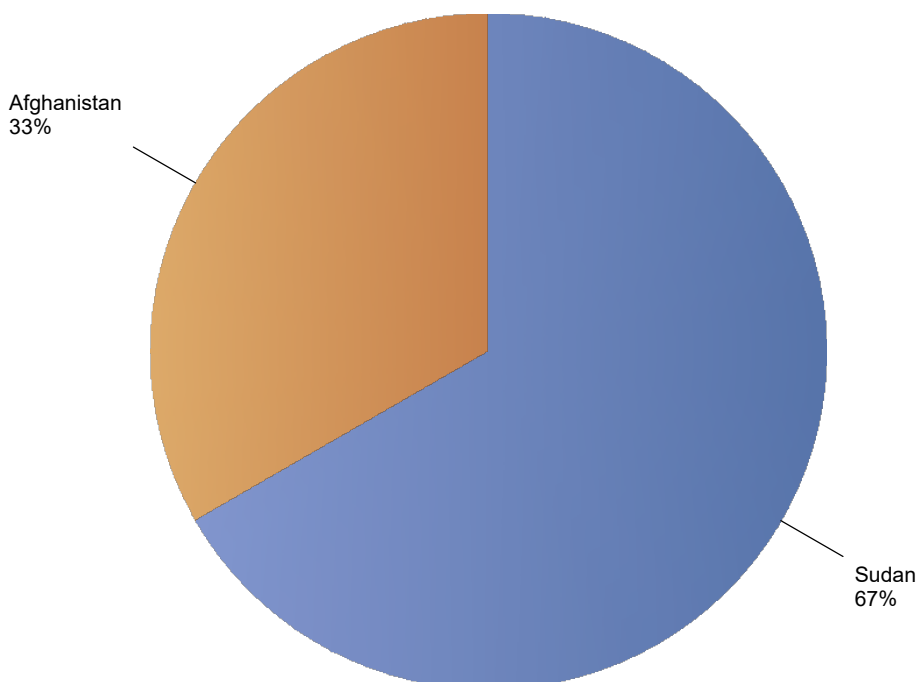

Asylum Trends

Appendix: Relocation and Resettlement

April 2026

Influx of asylum resettlement in The Netherlands (with the exception of 1:1 resettlement Turkey)
Source: METiS

Total resettlement influx in The Netherlands

Current calendar year:

Country of citizenship	2026			
	Feb	Mar	Total	Perc
Sudan	*	*	*	67%
Afghanistan	*	*	*	33%
Total	*	*	*	100%

Previous calendar year:

Country of citizenship	2025	Perc
Congo, the Democratic Republic of the	93	28%
Sudan	69	21%
Eritrea	50	15%
Somalia	47	14%
Afghanistan	47	14%
South Sudan	12	4%
Iraq	*	1%
Syrian Arab Republic	*	1%
Djibouti	*	0%
Iran (Islamic Republic of)	*	0%
Nigeria	*	0%
Total	327	9%

* To conceal the lowest figures, all values between 0 and 4 are replaced by asterisks.

Top nationalities asylum resettlement influx in the current year
Period: 2026
Number of first asylum applications: 3