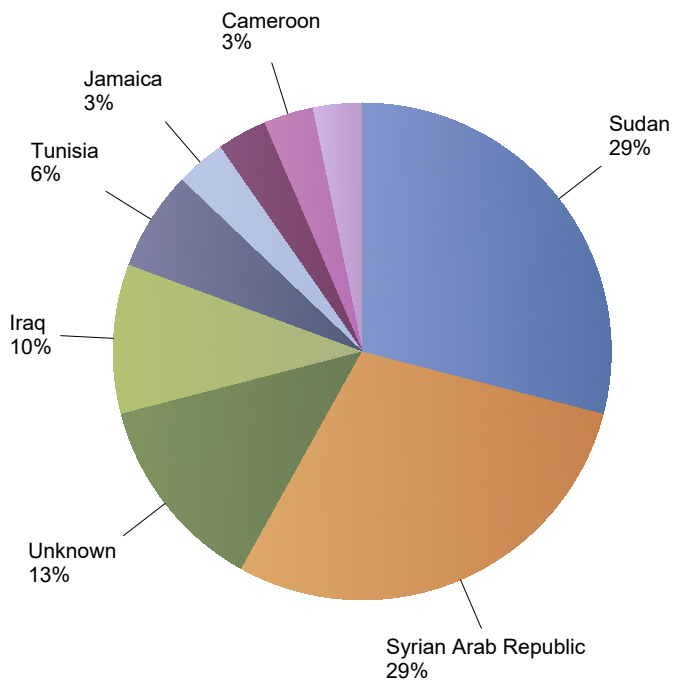

Total asylum relocation influx in the current year

Period: 2020

Number of first asylum applications: 0

No Data Available

Previous calendar year:

Country of citizenship	2019	Perc
Sudan	*	38%
Congo, the Democratic Republic of the	*	25%
Syrian Arab Republic	*	25%
Guinea	*	12%
Eritrea	*	0%
Total	8	100%

Influx of asylum resettlement in The Netherlands (with the exception of 1:1 resettlement Turkey)

Source: METiS

Total resettlement influx in The Netherlands

Current calendar year:

Country of citizenship	2020						
	Jan	Feb	Mar	Aug	Sep	Total	Perc
Sudan	8	*	*	*	*	9	29%
Syrian Arab Republic	*	*	5	*	*	9	29%
Unknown	*	*	*	*	*	*	13%
Iraq	*	*	*	*	*	*	10%
Tunisia	*	*	*	*	*	*	6%
Cameroon	*	*	*	*	*	*	3%
Gambia	*	*	*	*	*	*	3%
Iran (Islamic Republic of)	*	*	*	*	*	*	3%
Jamaica	*	*	*	*	*	*	3%
Total	11	7	6	5	*	31	100%

* To conceal the lowest figures, all values between 0 and 4 are replaced by asterisks.

Previous calendar year:

Country of citizenship	2019	Perc
Unknown	259	36%
Syrian Arab Republic	212	29%
Sudan	76	10%
Eritrea	56	8%
Congo, the Democratic Republic of the	34	5%
Congo, the Republic of the	32	4%
South Sudan	23	3%
Burundi	8	1%
Yemen	6	1%
Iraq	*	1%
Somalia	*	1%
Central African Republic	*	0%
Pakistan	*	0%
Afghanistan	*	0%
Ethiopia	*	0%
Jamaica	*	0%
Lebanon	*	0%
Uganda	*	0%
Total	724	100%

Top nationalities asylum resettlement influx in the current year

Period: 2020

Number of first asylum applications: 31

September 2020

Country of citizenship	Total	Perc
Cameroon	*	50%
Gambia	*	50%
Total	*	100%