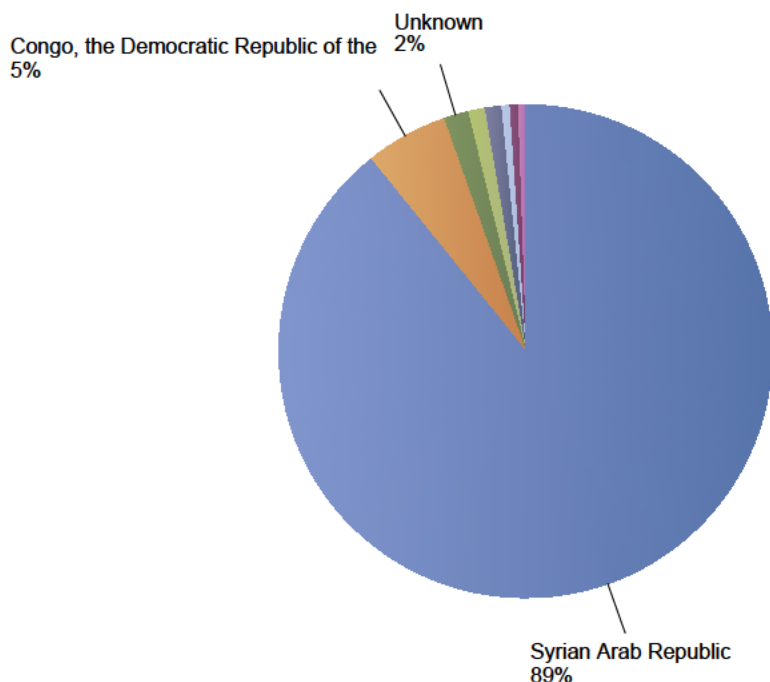

Influx of asylum resettlement in The Netherlands (with the exception of 1:1 resettlement Turkey)

Source: METiS

Total resettlement influx in The Netherlands

Current calendar year:

Country of citizenship	2022				
	Jan	Feb	Mar	Total	Perc
Syrian Arab Republic	113	29	23	165	89%
Congo, the Democratic Republic of the	5	*	5	10	5%
Unknown	*	*	*	*	2%
Iraq	*	*	*	*	1%
Stateless	*	*	*	*	1%
Cambodia	*	*	*	*	1%
Cameroon	*	*	*	*	1%
Cote d'Ivoire	*	*	*	*	1%
Total	125	29	31	185	100%

* To conceal the lowest figures, all values between 0 and 4 are replaced by asterisks.

Previous calendar year:

Country of citizenship	2021	Perc
Congo, the Democratic Republic of the	30	36%
Eritrea	25	30%
Syrian Arab Republic	12	14%
Unknown	7	8%
Senegal	5	6%
Iran (Islamic Republic of)	*	2%
South Sudan	*	1%
Stateless	*	1%
Zambia	*	1%
Total	84	11%

Top nationalities asylum resettlement influx in the current year

Period: 2022

Number of first asylum applications: 185

March 2022

Country of citizenship	Total	Perc
Syrian Arab Republic	23	74%
Congo, the Democratic Republic of the	5	16%
Stateless	*	6%
Cambodia	*	3%
Total	31	25%