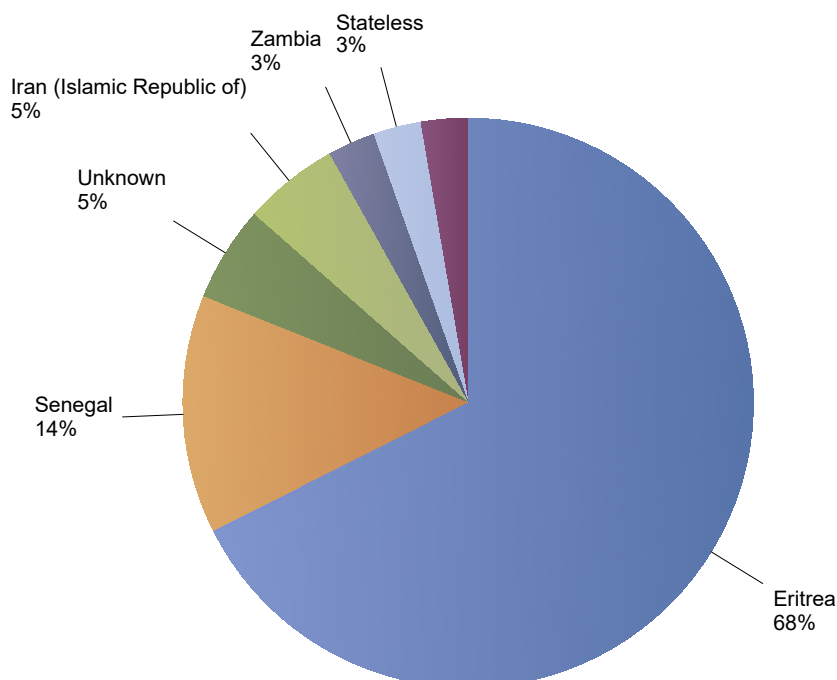

Total asylum relocation influx in the current year

Period: 2021

Number of first asylum applications: 56

Influx of asylum resettlement in The Netherlands (with the exception of 1:1 resettlement Turkey)
Source: METiS

Total resettlement influx in The Netherlands

Current calendar year:

Country of citizenship	2021						
	Jan	Mar	Apr	Jun	Jul	Total	Perc
Eritrea	*	*	19	6	*	25	68%
Senegal	*	*	*	*	*	5	14%
Iran (Islamic Republic of)	*	*	*	*	*	*	5%
Unknown	*	*	*	*	*	*	5%
South Sudan	*	*	*	*	*	*	3%
Stateless	*	*	*	*	*	*	3%
Zambia	*	*	*	*	*	*	3%
Total	*	*	21	8	*	37	100%

* To conceal the lowest figures, all values between 0 and 4 are replaced by asterisks.

Previous calendar year:

Country of citizenship	2020	Perc
Syrian Arab Republic	136	45%
Sudan	82	27%
Unknown	27	9%
South Sudan	21	7%
Eritrea	15	5%
Somalia	9	3%
Iraq	*	1%
Tunisia	*	1%
Cameroon	*	0%
Gambia	*	0%
Jamaica	*	0%
Iran (Islamic Republic of)	*	0%
Total	300	8%

Top nationalities asylum resettlement influx in the current year
Period: 2021
Number of first asylum applications: 37

September 2021

Country of citizenship	Perc

Influx of asylum resettlement Turkey 1 on 1 in The Netherlands (EU-Turkey Statement of 18 March 2016)