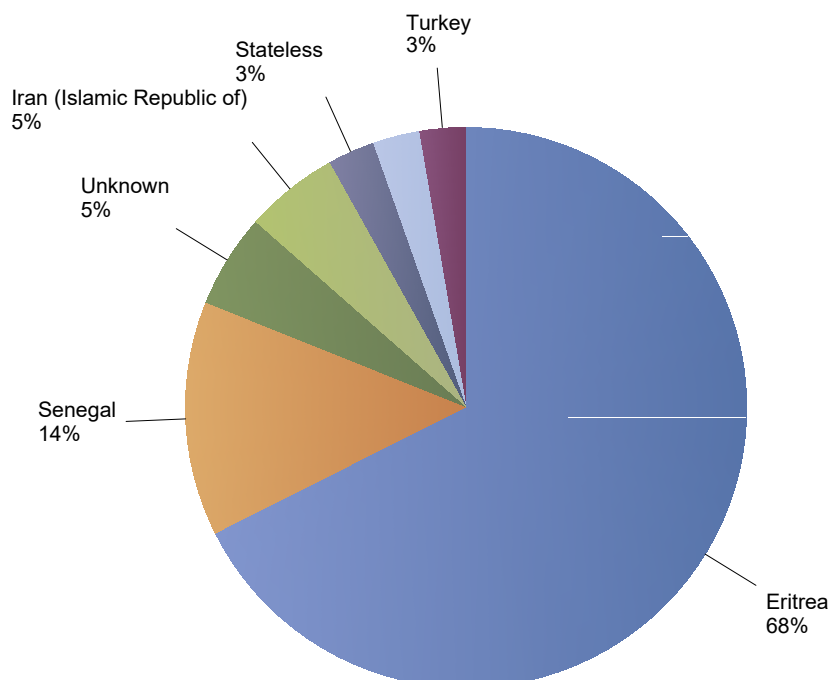

Total resettlement influx in The Netherlands

Current calendar year:

Country of citizenship	2021						
	Jan	Mar	Apr	Jun	Jul	Total	Perc
Eritrea	*	*	19	6	*	25	68%
Senegal	*	*	*	*	*	5	14%
Iran (Islamic Republic of)	*	*	*	*	*	*	5%
Unknown	*	*	*	*	*	*	5%
South Sudan	*	*	*	*	*	*	3%
Stateless	*	*	*	*	*	*	3%
Turkey	*	*	*	*	*	*	3%
Total	*	*	21	8	*	37	100%

* To conceal the lowest figures, all values between 0 and 4 are replaced by asterisks.

Previous calendar year:

Country of citizenship	2020	Perc
Syrian Arab Republic	136	45%
Sudan	82	27%
Unknown	27	9%
South Sudan	21	7%
Eritrea	15	5%
Somalia	9	3%
Iraq	*	1%
Tunisia	*	1%
Cameroon	*	0%
Gambia	*	0%
Jamaica	*	0%
Iran (Islamic Republic of)	*	0%
Total	300	8%

Top nationalities asylum resettlement influx in the current year

Period: 2021

Number of first asylum applications: 37

July 2021

Country of citizenship	Total	Perc
South Sudan	*	33%
Stateless	*	33%
Turkey	*	33%
Total	*	33%