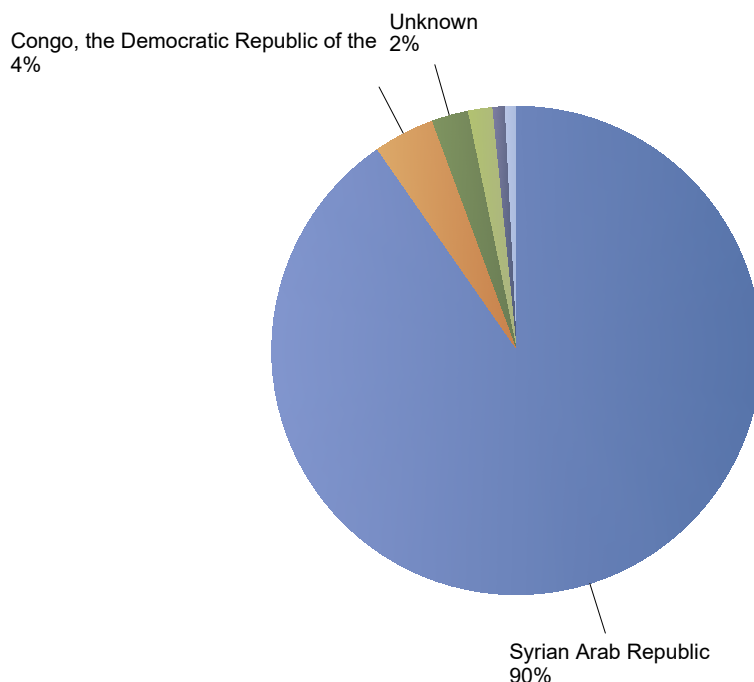

## Influx of asylum resettlement in The Netherlands (with the exception of 1:1 resettlement Turkey)

Source: METiS

Total resettlement influx in The Netherlands

Current calendar year:

Country of citizenship	2022		
	Jan	Total	Perc
Syrian Arab Republic	112	112	90%
Congo, the Democratic Republic of the	5	5	4%
Unknown	*	*	2%
Iraq	*	*	2%
Cameroon	*	*	1%
Cote d'Ivoire	*	*	1%
<b>Total</b>	<b>124</b>	<b>124</b>	<b>100%</b>

\* To conceal the lowest figures, all values between 0 and 4 are replaced by asterisks.

Previous calendar year:

Country of citizenship	2021	Perc
Congo, the Democratic Republic of the	30	36%
Eritrea	25	30%
Syrian Arab Republic	12	14%
Unknown	7	8%
Senegal	5	6%
Iran (Islamic Republic of)	*	2%
South Sudan	*	1%
Stateless	*	1%
Zambia	*	1%
<b>Total</b>	<b>84</b>	<b>11%</b>

Top nationalities asylum resettlement influx in the current year

Period: 2022

Number of first asylum applications: 124

January 2022

Country of citizenship	Total	Perc
Syrian Arab Republic	112	90%
Congo, the Democratic Republic of the	5	4%
Unknown	*	2%
Iraq	*	2%
Cameroon	*	1%
Cote d'Ivoire	*	1%
<b>Total</b>	<b>124</b>	<b>17%</b>