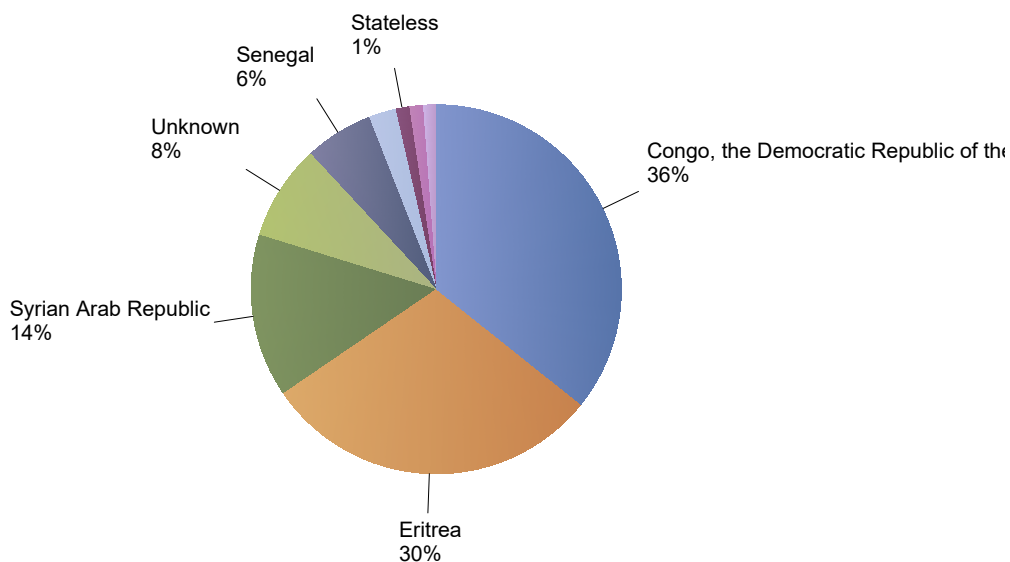

Influx of asylum resettlement in The Netherlands (with the exception of 1:1 resettlement Turkey)
Source: METiS

Total resettlement influx in The Netherlands

Current calendar year:

Country of citizenship	2021									
	Jan	Mar	Apr	Jun	Jul	Oct	Nov	Dec	Total	Perc
Congo, the Democratic Republic of the	*	*	*	*	*	*	30	*	30	36%
Eritrea	*	*	19	6	*	*	*	*	25	30%
Syrian Arab Republic	*	*	*	*	*	6	*	6	12	14%
Unknown	*	*	*	*	*	5	*	*	7	8%
Senegal	*	*	*	*	*	*	*	*	5	6%
Iran (Islamic Republic of)	*	*	*	*	*	*	*	*	*	2%
South Sudan	*	*	*	*	*	*	*	*	*	1%
Stateless	*	*	*	*	*	*	*	*	*	1%
Zambia	*	*	*	*	*	*	*	*	*	1%
Total	*	*	21	8	*	11	30	6	84	100%

* To conceal the lowest figures, all values between 0 and 4 are replaced by asterisks.

Previous calendar year:

Country of citizenship	2020	Perc
Syrian Arab Republic	136	45%
Sudan	82	27%
Unknown	27	9%
South Sudan	21	7%
Eritrea	15	5%
Somalia	9	3%
Iraq	*	1%
Tunisia	*	1%
Cameroon	*	0%
Gambia	*	0%
Jamaica	*	0%
Iran (Islamic Republic of)	*	0%
Total	300	8%

Top nationalities asylum resettlement influx in the current year
Period: 2021

Number of first asylum applications: 84

December 2021

Country of citizenship	Total	Perc
Syrian Arab Republic	6	100%
Total	6	100%