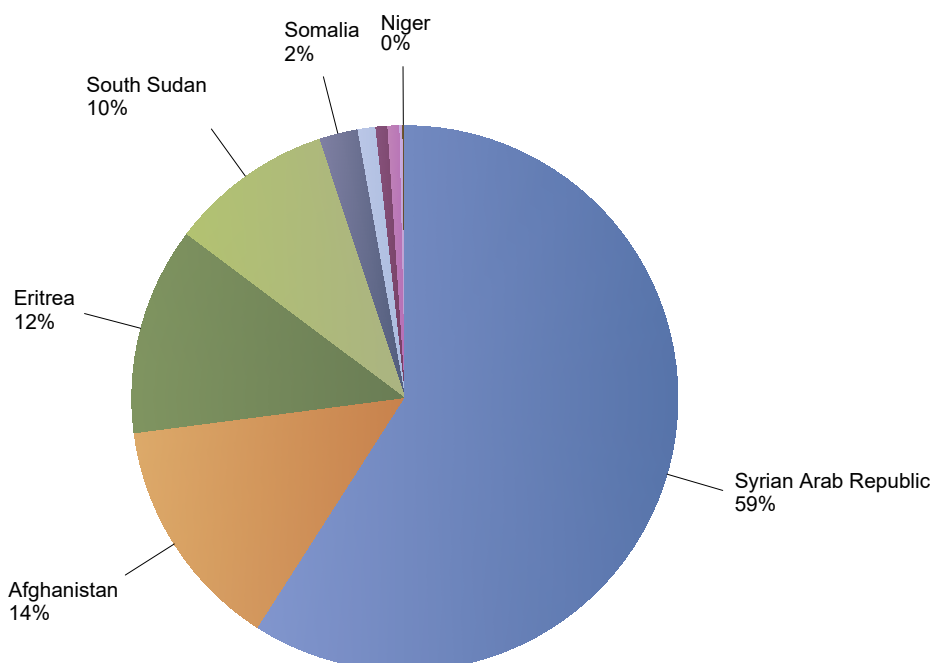

Source: METiS

Total resettlement influx in The Netherlands

Current calendar year:

Country of citizenship	2024												Total	Perc
	Jan	Feb	Mar	Apr	May	Jun	Aug	Sep	Oct	Nov	Dec			
Syrian Arab Republic	*	*	145	*	*	*	35	139	12	*	*	336	59%	
Afghanistan	*	*	*	*	*	*	*	*	*	*	74	79	14%	
Eritrea	*	*	*	*	*	19	5	5	41	*	*	70	12%	
South Sudan	*	*	*	*	*	*	*	*	53	*	*	55	10%	
Somalia	*	*	*	*	*	*	*	*	12	*	*	13	2%	
Sudan	*	*	*	*	*	*	*	*	6	*	*	6	1%	
Congo, the Democratic Republic of the	*	*	*	*	*	*	*	*	*	*	*	*	1%	
Egypt	*	*	*	*	*	*	*	*	*	*	*	*	1%	
Cote d'Ivoire	*	*	*	*	*	*	*	*	*	*	*	*	0%	
Niger	*	*	*	*	*	*	*	*	*	*	*	*	0%	
Total	*	*	151	*	*	19	44	145	124	*	76	569	100%	

* To conceal the lowest figures, all values between 0 and 4 are replaced by asterisks.

Previous calendar year:

Country of citizenship	2023	Perc
Syrian Arab Republic	428	53%
Congo, the Democratic Republic of the	123	15%
Eritrea	88	11%
Sudan	40	5%
Pakistan	26	3%
Afghanistan	24	3%
Unknown	20	2%
Somalia	17	2%
South Sudan	14	2%
Turkey	8	1%
Yemen	8	1%
Iraq	*	0%
Lebanon	*	0%
Stateless	*	0%
Total	801	7%

Top nationalities asylum resettlement influx in the current year

Period: 2024

Number of first asylum applications: 569

December 2024

Country of citizenship	Total	Perc
Afghanistan	74	97%
Congo, the Democratic Republic of the	*	3%
Total	76	50%