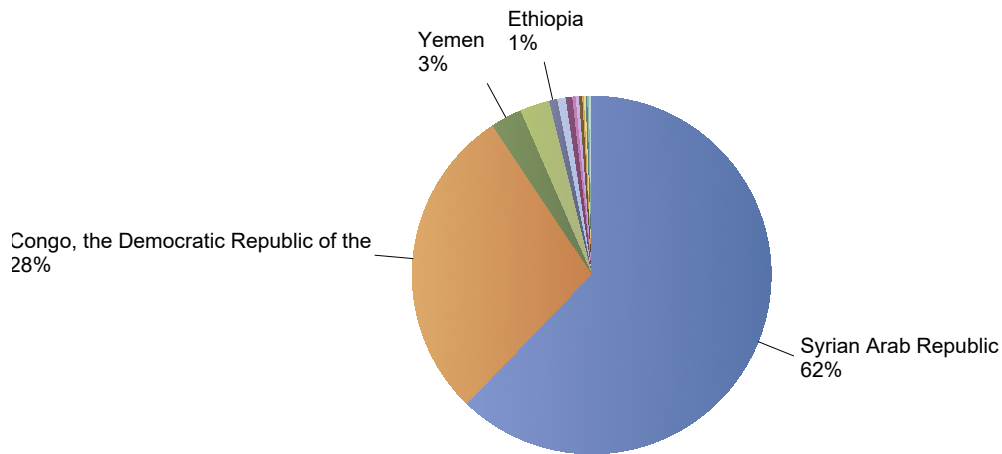

Country of citizenship	Total	Perc
Syrian Arab Republic	132	99%
Lebanon	*	1%
Total	133	50%