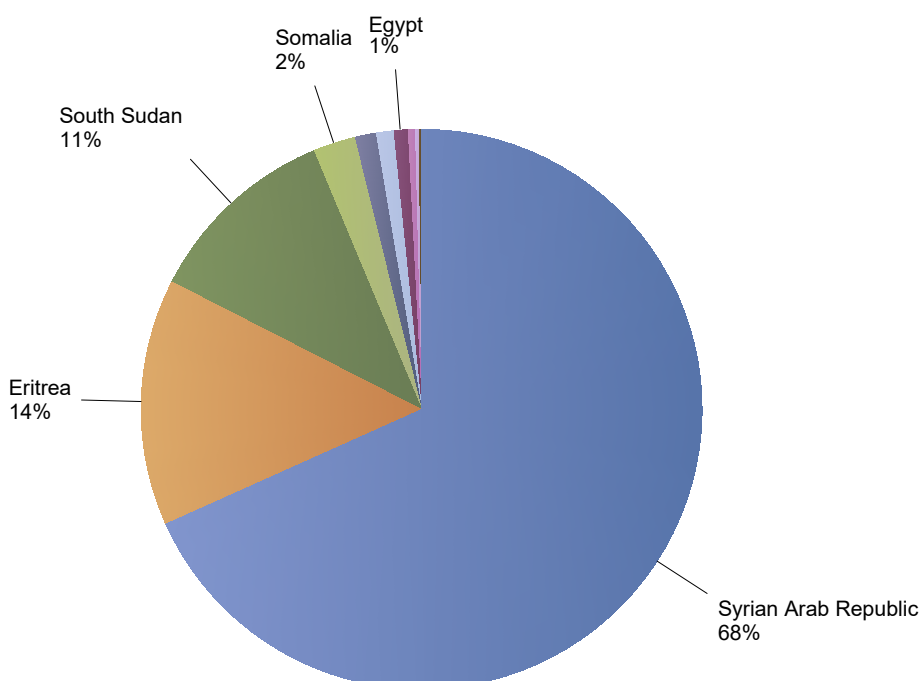

Total asylum relocation influx in the current year

Period:

Number of first asylum applications:

No Data Available

Influx of asylum resettlement in The Netherlands (with the exception of 1:1 resettlement Turkey)
Source: METiS

Total resettlement influx in The Netherlands

Current calendar year:

Country of citizenship	2024										
	Jan	Feb	Mar	Apr	May	Jun	Aug	Sep	Oct	Total	Perc
Syrian Arab Republic	*	*	145	*	*	*	35	139	12	336	68%
Eritrea	*	*	*	*	*	19	5	5	41	70	14%
South Sudan	*	*	*	*	*	*	*	*	53	55	11%
Somalia	*	*	*	*	*	*	*	*	12	12	2%
Sudan	*	*	*	*	*	*	*	*	6	6	1%
Afghanistan	*	*	*	*	*	*	*	*	*	5	1%
Egypt	*	*	*	*	*	*	*	*	*	*	1%
Congo, the Democratic Republic of the	*	*	*	*	*	*	*	*	*	*	0%
Cote d'Ivoire	*	*	*	*	*	*	*	*	*	*	0%
Niger	*	*	*	*	*	*	*	*	*	*	0%
Total	*	*	151	*	*	19	44	145	124	492	100%

* To conceal the lowest figures, all values between 0 and 4 are replaced by asterisks.

Previous calendar year:

Country of citizenship	2023	Perc
Syrian Arab Republic	428	53%
Congo, the Democratic Republic of the	123	15%
Eritrea	88	11%
Sudan	40	5%
Pakistan	26	3%
Afghanistan	24	3%
Unknown	20	2%
Somalia	17	2%
South Sudan	14	2%
Turkey	8	1%
Yemen	8	1%
Iraq	*	0%
Lebanon	*	0%
Stateless	*	0%
Total	801	7%

Top nationalities asylum resettlement influx in the current year
Period: 2024

Number of first asylum applications: 492

October 2024

Country of citizenship	Total	Perc
South Sudan	53	43%
Eritrea	41	33%
Somalia	12	10%
Syrian Arab Republic	12	10%
Sudan	6	5%
Total	124	20%