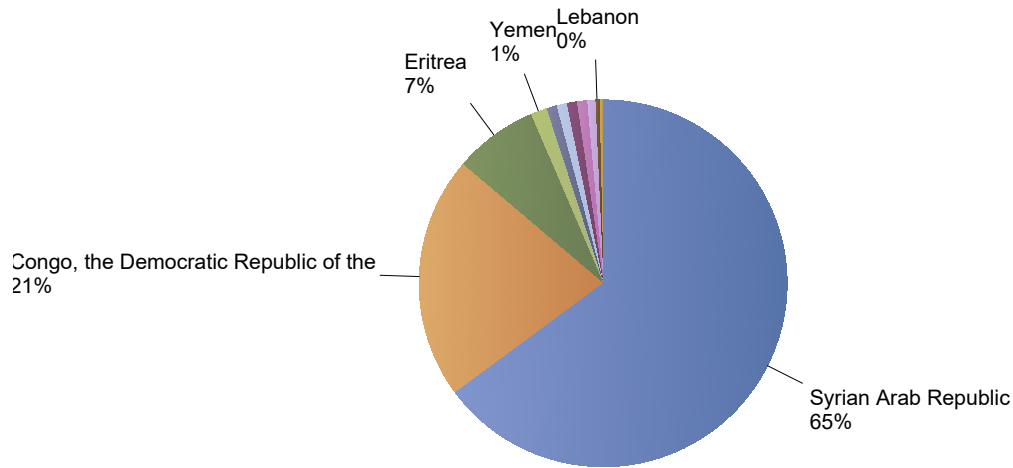

Influx of asylum resettlement in The Netherlands (with the exception of 1:1 resettlement Turkey)

Source: METiS

Total resettlement influx in The Netherlands

Current calendar year:

Country of citizenship	2023									
	Jan	Feb	Mar	Apr	May	Jun	Aug	Sep	Total	Perc
Syrian Arab Republic	16	*	115	117	114	*	*	*	362	65%
Congo, the Democratic Republic of the	*	*	*	*	*	5	25	85	119	21%
Eritrea	23	*	13	*	*	*	*	*	41	7%
Yemen	*	*	*	8	*	*	*	*	8	1%
Afghanistan	*	*	*	*	*	*	*	*	5	1%
Pakistan	*	*	*	*	*	*	*	5	5	1%
Sudan	*	*	*	*	*	*	*	*	5	1%
Turkey	*	*	*	*	*	*	*	*	5	1%
Somalia	*	*	*	*	*	*	*	*	*	1%
Iraq	*	*	*	*	*	*	*	*	*	0%
Lebanon	*	*	*	*	*	*	*	*	*	0%
Total	43	7	134	131	117	6	29	91	558	100%

* To conceal the lowest figures, all values between 0 and 4 are replaced by asterisks.

Previous calendar year:

Country of citizenship	2022	Perc
Syrian Arab Republic	437	61%
Congo, the Democratic Republic of the	191	27%
Somalia	18	3%
Yemen	19	3%
Eritrea	11	2%
Sudan	10	1%
Turkey	10	1%
Ethiopia	5	1%
Unknown	*	1%
Iraq	*	0%
Rwanda	*	0%
Stateless	*	0%
Cambodia	*	0%
Cameroon	*	0%
Cote d'Ivoire	*	0%
Dominican Republic	*	0%
Kenya	*	0%
Lebanon	*	0%
Total	717	6%

Top nationalities asylum resettlement influx in the current year

Period: 2023

Number of first asylum applications: 558

September 2023

Country of citizenship	Total	Perc
Congo, the Democratic Republic of the	85	93%
Pakistan	5	5%
Sudan	*	1%
Total	91	33%