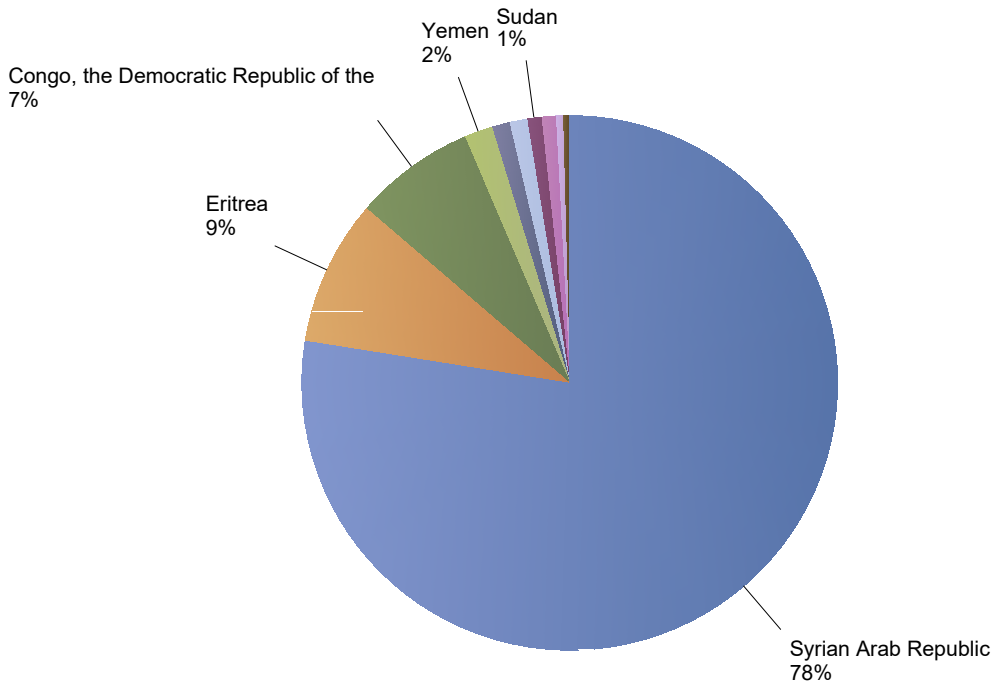

Influx of asylum resettlement in The Netherlands (with the exception of 1:1 resettlement Turkey)

Source: METiS

Total resettlement influx in The Netherlands

Current calendar year:

Country of citizenship	2023									
	Jan	Feb	Mar	Apr	May	Jun	Aug	Total	Perc	
Syrian Arab Republic	16	*	115	117	114	*	*	362	78%	
Eritrea	23	*	13	*	*	*	*	41	9%	
Congo, the Democratic Republic of the	*	*	*	*	*	5	25	34	7%	
Yemen	*	*	*	8	*	*	*	8	2%	
Afghanistan	*	*	*	*	*	*	*	5	1%	
Turkey	*	*	*	*	*	*	*	5	1%	
Somalia	*	*	*	*	*	*	*	*	1%	
Sudan	*	*	*	*	*	*	*	*	1%	
Iraq	*	*	*	*	*	*	*	*	0%	
Lebanon	*	*	*	*	*	*	*	*	0%	
Total	43	7	134	131	117	6	29	467	100%	

* To conceal the lowest figures, all values between 0 and 4 are replaced by asterisks.

Previous calendar year:

Country of citizenship	2022	Perc
Syrian Arab Republic	437	61%
Congo, the Democratic Republic of the	191	27%
Somalia	18	3%
Yemen	19	3%
Eritrea	11	2%
Sudan	10	1%
Turkey	10	1%
Ethiopia	5	1%
Unknown	*	1%
Iraq	*	0%
Rwanda	*	0%
Stateless	*	0%
Cambodia	*	0%
Cameroon	*	0%
Cote d'Ivoire	*	0%
Dominican Republic	*	0%
Kenya	*	0%
Lebanon	*	0%
Total	717	6%

Top nationalities asylum resettlement influx in the current year

Period: 2023

Number of first asylum applications: 467

August 2023

Country of citizenship	Total	Perc
Congo, the Democratic Republic of the	25	86%
Somalia	*	14%
Total	29	50%