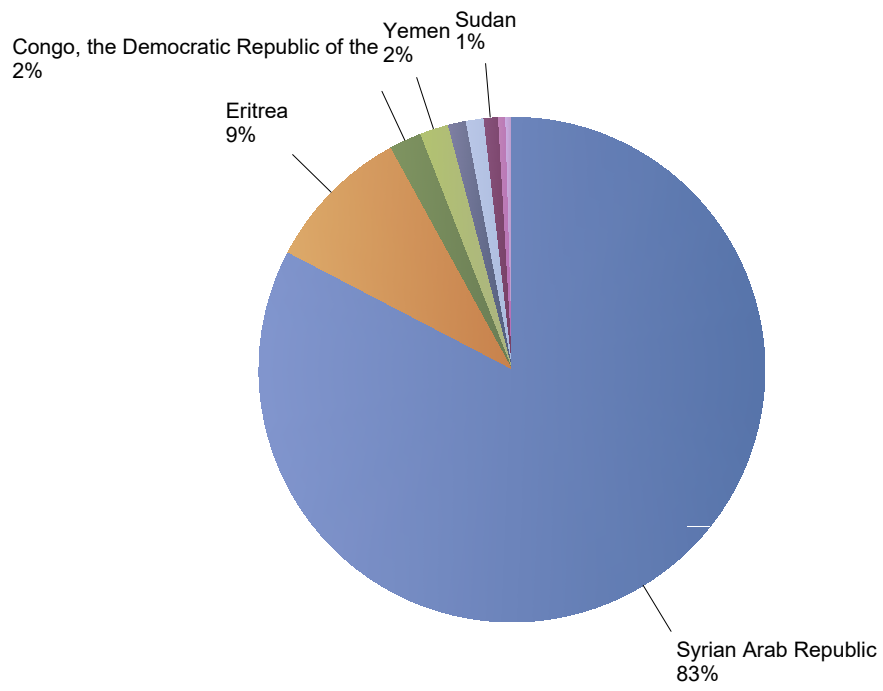

Influx of asylum resettlement in The Netherlands (with the exception of 1:1 resettlement Turkey)

Source: METiS

Total resettlement influx in The Netherlands

Current calendar year:

Country of citizenship	2023							
	Jan	Feb	Mar	Apr	May	Jun	Total	Perc
Syrian Arab Republic	16	*	115	117	114	*	362	83%
Eritrea	23	*	13	*	*	*	41	9%
Congo, the Democratic Republic of the	*	*	*	*	*	5	9	2%
Yemen	*	*	*	8	*	*	8	2%
Afghanistan	*	*	*	*	*	*	5	1%
Turkey	*	*	*	*	*	*	5	1%
Sudan	*	*	*	*	*	*	*	1%
Iraq	*	*	*	*	*	*	*	0%
Lebanon	*	*	*	*	*	*	*	0%
Total	43	7	134	131	117	6	438	100%

* To conceal the lowest figures, all values between 0 and 4 are replaced by asterisks.

Previous calendar year:

Country of citizenship	2022	Perc
Syrian Arab Republic	437	61%
Congo, the Democratic Republic of the	191	27%
Somalia	18	3%
Yemen	19	3%
Eritrea	11	2%
Sudan	10	1%
Turkey	10	1%
Ethiopia	5	1%
Unknown	*	1%
Iraq	*	0%
Rwanda	*	0%
Stateless	*	0%
Cambodia	*	0%
Cameroon	*	0%
Cote d'Ivoire	*	0%
Dominican Republic	*	0%
Kenya	*	0%
Lebanon	*	0%
Total	717	6%

Top nationalities asylum resettlement influx in the current year

Period: 2023

Number of first asylum applications: 438

July 2023

Country of citizenship	Perc
------------------------	------

Influx of asylum resettlement Turkey 1 on 1 in The Netherlands (EU-Turkey Statement of 18 March 2016)