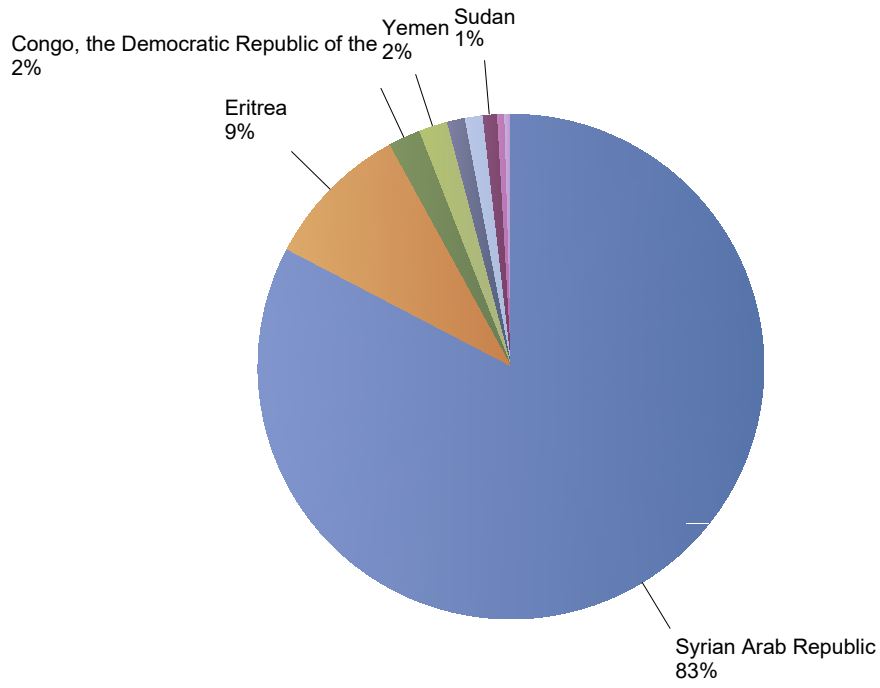

## Influx of asylum resettlement in The Netherlands (with the exception of 1:1 resettlement Turkey)

Source: METiS

Total resettlement influx in The Netherlands

Current calendar year:

Country of citizenship	2023							
	Jan	Feb	Mar	Apr	May	Jun	Total	Perc
Syrian Arab Republic	16	*	115	117	114	*	362	83%
Eritrea	23	*	13	*	*	*	41	9%
Congo, the Democratic Republic of the	*	*	*	*	*	5	9	2%
Yemen	*	*	*	8	*	*	8	2%
Afghanistan	*	*	*	*	*	*	5	1%
Turkey	*	*	*	*	*	*	5	1%
Sudan	*	*	*	*	*	*	*	1%
Iraq	*	*	*	*	*	*	*	0%
Lebanon	*	*	*	*	*	*	*	0%
<b>Total</b>	<b>43</b>	<b>7</b>	<b>134</b>	<b>131</b>	<b>117</b>	<b>6</b>	<b>438</b>	<b>100%</b>

Previous calendar year:

Country of citizenship	2022	Perc
Syrian Arab Republic	437	61%
Congo, the Democratic Republic of the	191	27%
Somalia	18	3%
Yemen	19	3%
Eritrea	11	2%
Sudan	10	1%
Turkey	10	1%
Ethiopia	5	1%
Unknown	*	1%
Iraq	*	0%
Rwanda	*	0%
Stateless	*	0%
Cambodia	*	0%
Cameroon	*	0%
Cote d'Ivoire	*	0%
Dominican Republic	*	0%
Kenya	*	0%
Lebanon	*	0%
<b>Total</b>	<b>717</b>	<b>6%</b>

\* To conceal the lowest figures, all values between 0 and 4 are replaced by asterisks.

Top nationalities asylum resettlement influx in the current year

Period: 2023

Number of first asylum applications: 438

June 2023

Country of citizenship	Total	Perc
Congo, the Democratic Republic of the	5	83%
Eritrea	*	17%
<b>Total</b>	<b>6</b>	<b>50%</b>