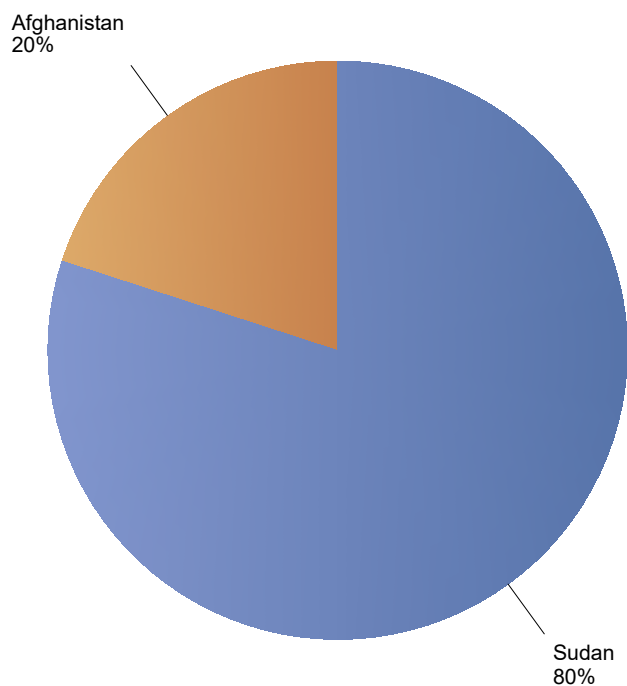

Asylum Trends

Appendix: Relocation and Resettlement

May 2026

Influx of asylum resettlement in The Netherlands (with the exception of 1:1 resettlement Turkey)

Source: METiS

Total resettlement influx in The Netherlands

Current calendar year:

Country of citizenship	2026				
	Feb	Mar	May	Total	Perc
Sudan	*	*	*	*	80%
Afghanistan	*	*	*	*	20%
Total	*	*	*	5	100%

* To conceal the lowest figures, all values between 0 and 4 are replaced by asterisks.

Previous calendar year:

Country of citizenship	2025	Perc
Congo, the Democratic Republic of the	93	28%
Sudan	69	21%
Eritrea	50	15%
Somalia	47	14%
Afghanistan	47	14%
South Sudan	12	4%
Iraq	*	1%
Syrian Arab Republic	*	1%
Djibouti	*	0%
Iran (Islamic Republic of)	*	0%
Nigeria	*	0%
Total	327	9%

Top nationalities asylum resettlement influx in the current year

Period: 2026

Number of first asylum applications: 5

May 2026

Country of citizenship	Total	Perc
Sudan	*	100%
Total	*	100%

Influx of asylum resettlement Turkey 1 on 1 in The Netherlands (EU-Turkey Statement of 18 March 2016)