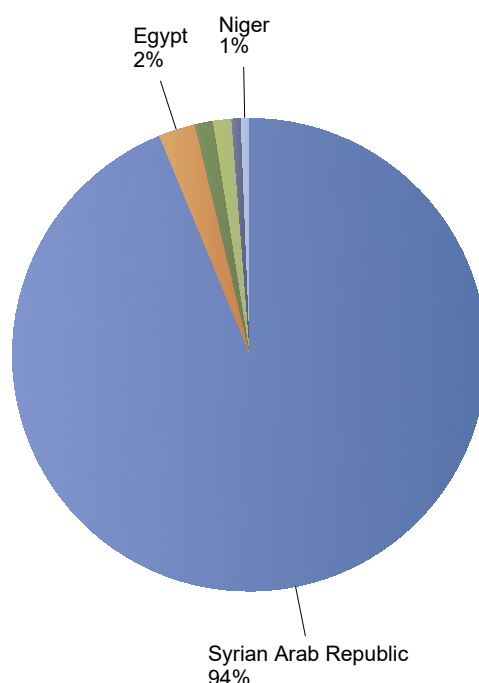

Total asylum relocation influx in the current year

Period:

Number of first asylum applications:

No Data Available

Influx of asylum resettlement in The Netherlands (with the exception of 1:1 resettlement Turkey)

Source: METiS

Total resettlement influx in The Netherlands

Current calendar year:

Country of citizenship	2024						
	Jan	Feb	Mar	Apr	May	Total	Perc
Syrian Arab Republic	*	*	145	*	*	150	94%
Egypt	*	*	*	*	*	*	2%
Congo, the Democratic Republic of the	*	*	*	*	*	*	1%
South Sudan	*	*	*	*	*	*	1%
Cote d'Ivoire	*	*	*	*	*	*	1%
Niger	*	*	*	*	*	*	1%
Total	*	*	151	*	*	160	100%

* To conceal the lowest figures, all values between 0 and 4 are replaced by asterisks.

Previous calendar year:

Country of citizenship	2023	Perc
Syrian Arab Republic	428	53%
Congo, the Democratic Republic of the	123	15%
Eritrea	88	11%
Sudan	40	5%
Pakistan	26	3%
Afghanistan	24	3%
Unknown	20	2%
Somalia	17	2%
South Sudan	14	2%
Turkey	8	1%
Yemen	8	1%
Iraq	*	0%
Lebanon	*	0%
Stateless	*	0%
Total	801	7%

Top nationalities asylum resettlement influx in the current year

Period: 2024

Number of first asylum applications: 160

May 2024

Country of citizenship	Total	Perc
Congo, the Democratic Republic of the	*	100%
Total	*	100%