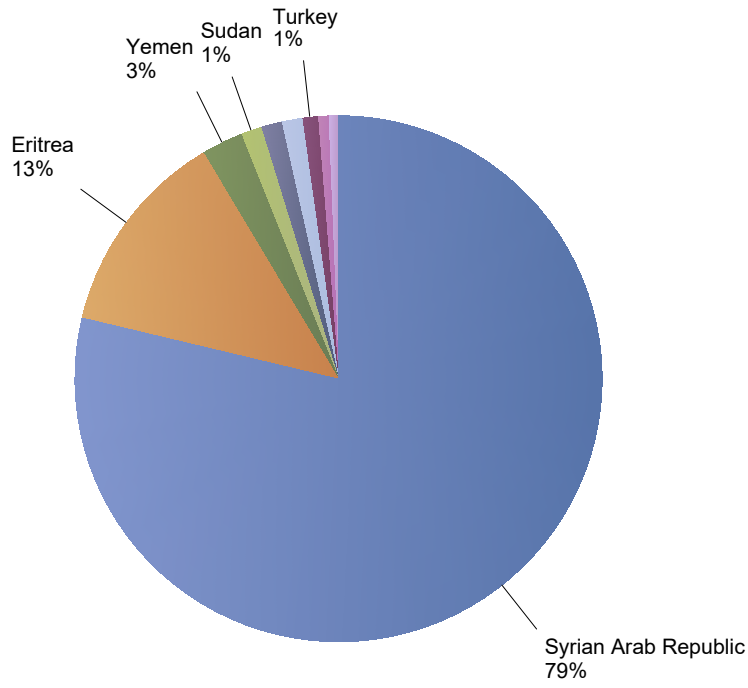

Influx of asylum resettlement in The Netherlands (with the exception of 1:1 resettlement Turkey)

Source: METiS

Total resettlement influx in The Netherlands

Current calendar year:

Country of citizenship	2023					
	Jan	Feb	Mar	Apr	Total	Perc
Syrian Arab Republic	16	*	115	117	248	79%
Eritrea	23	*	13	*	40	13%
Yemen	*	*	*	8	8	3%
Afghanistan	*	*	*	*	*	1%
Congo, the Democratic Republic of the	*	*	*	*	*	1%
Sudan	*	*	*	*	*	1%
Turkey	*	*	*	*	*	1%
Iraq	*	*	*	*	*	1%
Lebanon	*	*	*	*	*	1%
Total	43	7	134	131	315	100%

* To conceal the lowest figures, all values between 0 and 4 are replaced by asterisks.

Previous calendar year:

Country of citizenship	2022	Perc
Syrian Arab Republic	437	61%
Congo, the Democratic Republic of the	191	27%
Somalia	18	3%
Yemen	19	3%
Eritrea	11	2%
Sudan	10	1%
Turkey	10	1%
Ethiopia	5	1%
Unknown	*	1%
Iraq	*	0%
Rwanda	*	0%
Stateless	*	0%
Cambodia	*	0%
Cameroon	*	0%
Cote d'Ivoire	*	0%
Dominican Republic	*	0%
Kenya	*	0%
Lebanon	*	0%
Total	717	6%

Top nationalities asylum resettlement influx in the current year

Period: 2023

Number of first asylum applications: 315

April 2023

Country of citizenship	Total	Perc
Syrian Arab Republic	117	89%
Yemen	8	6%
Afghanistan	*	3%
Iraq	*	1%
Lebanon	*	1%
Total	131	20%