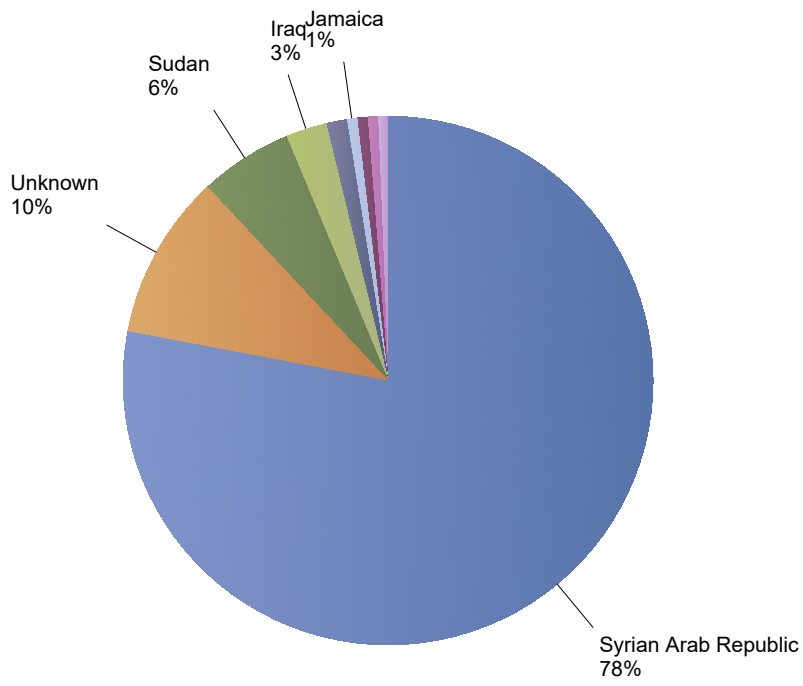

Total asylum relocation influx in the current year

Period: 2020

Number of first asylum applications: 0

No Data Available

Previous calendar year:

Country of citizenship	2019	Perc
Sudan	*	38%
Congo, the Democratic Republic of the	*	25%
Syrian Arab Republic	*	25%
Guinea	*	12%
Eritrea	*	0%
Total	8	100%

Influx of asylum resettlement in The Netherlands (with the exception of 1:1 resettlement Turkey)

Source: METiS

Total resettlement influx in The Netherlands

Current calendar year:

Country of citizenship	2020							
	Jan	Feb	Mar	Aug	Sep	Oct	Total	Perc
Syrian Arab Republic	*	*	5	*	*	115	124	78%
Unknown	*	*	*	*	*	12	16	10%
Sudan	8	*	*	*	*	*	9	6%
Iraq	*	*	*	*	*	*	*	3%
Tunisia	*	*	*	*	*	*	*	1%
Cameroon	*	*	*	*	*	*	*	1%
Gambia	*	*	*	*	*	*	*	1%
Iran (Islamic Republic of)	*	*	*	*	*	*	*	1%
Jamaica	*	*	*	*	*	*	*	1%
Total	11	7	6	5	*	128	159	100%

* To conceal the lowest figures, all values between 0 and 4 are replaced by asterisks.

Previous calendar year:

Country of citizenship	2019	Perc
Unknown	259	36%
Syrian Arab Republic	212	29%
Sudan	76	10%
Eritrea	56	8%
Congo, the Democratic Republic of the	34	5%
Congo, the Republic of the	32	4%
South Sudan	23	3%
Burundi	8	1%
Yemen	6	1%
Iraq	*	1%
Somalia	*	1%
Central African Republic	*	0%
Pakistan	*	0%
Afghanistan	*	0%
Ethiopia	*	0%
Jamaica	*	0%
Lebanon	*	0%
Uganda	*	0%
Total	724	100%

Top nationalities asylum resettlement influx in the current year

Period: 2020

Number of first asylum applications: 159

October 2020

Country of citizenship	Total	Perc
Syrian Arab Republic	115	90%
Unknown	12	9%
Iraq	*	1%
Total	128	100%