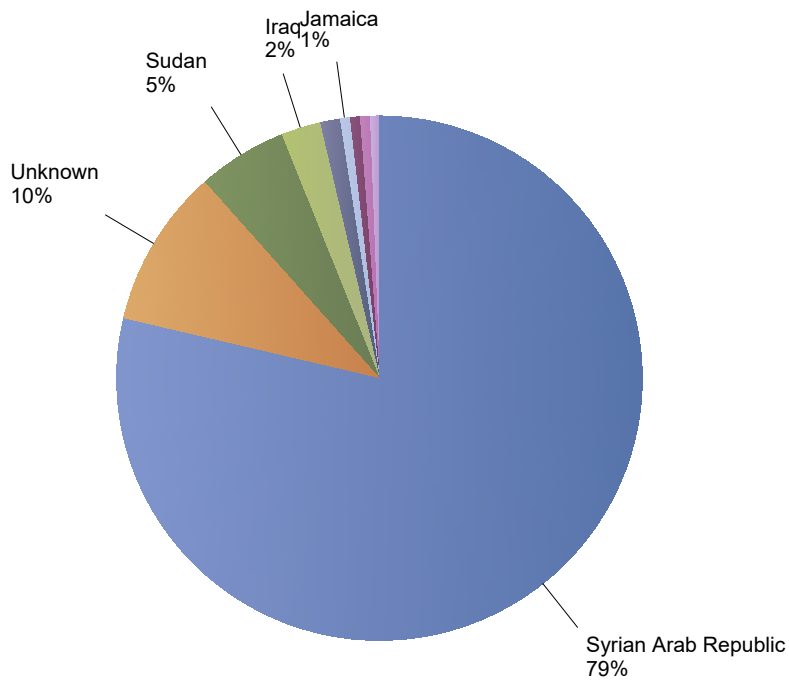

Total asylum relocation influx in the current year

Period: 2020

Number of first asylum applications: 0

No Data Available

Previous calendar year:

Country of citizenship	2019	Perc
Sudan	*	38%
Congo, the Democratic Republic of the	*	25%
Syrian Arab Republic	*	25%
Guinea	*	12%
Eritrea	*	0%
<b>Total</b>	<b>8</b>	<b>100%</b>

## Influx of asylum resettlement in The Netherlands (with the exception of 1:1 resettlement Turkey)

Source: METiS

Total resettlement influx in The Netherlands

Current calendar year:

Country of citizenship	2020								
	Jan	Feb	Mar	Aug	Sep	Oct	Nov	Total	Perc
Syrian Arab Republic	*	*	5	*	*	117	*	129	79%
Unknown	*	*	*	*	*	12	*	16	10%
Sudan	8	*	*	*	*	*	*	9	5%
Iraq	*	*	*	*	*	*	*	*	2%
Tunisia	*	*	*	*	*	*	*	*	1%
Cameroon	*	*	*	*	*	*	*	*	1%
Gambia	*	*	*	*	*	*	*	*	1%
Iran (Islamic Republic of)	*	*	*	*	*	*	*	*	1%
Jamaica	*	*	*	*	*	*	*	*	1%
<b>Total</b>	<b>11</b>	<b>7</b>	<b>6</b>	<b>5</b>	<b>*</b>	<b>130</b>	<b>*</b>	<b>164</b>	<b>100%</b>

\* To conceal the lowest figures, all values between 0 and 4 are replaced by asterisks.

Previous calendar year:

Country of citizenship	2019	Perc
Unknown	259	36%
Syrian Arab Republic	212	29%
Sudan	76	10%
Eritrea	56	8%
Congo, the Democratic Republic of the	34	5%
Congo, the Republic of the	32	4%
South Sudan	23	3%
Burundi	8	1%
Yemen	6	1%
Iraq	*	1%
Somalia	*	1%
Central African Republic	*	0%
Pakistan	*	0%
Afghanistan	*	0%
Ethiopia	*	0%
Jamaica	*	0%
Lebanon	*	0%
Uganda	*	0%
<b>Total</b>	<b>724</b>	<b>100%</b>

Top nationalities asylum resettlement influx in the current year

Period: 2020

Number of first asylum applications: 164

November 2020

Country of citizenship	Total	Perc
Syrian Arab Republic	*	100%
<b>Total</b>	<b>*</b>	<b>100%</b>