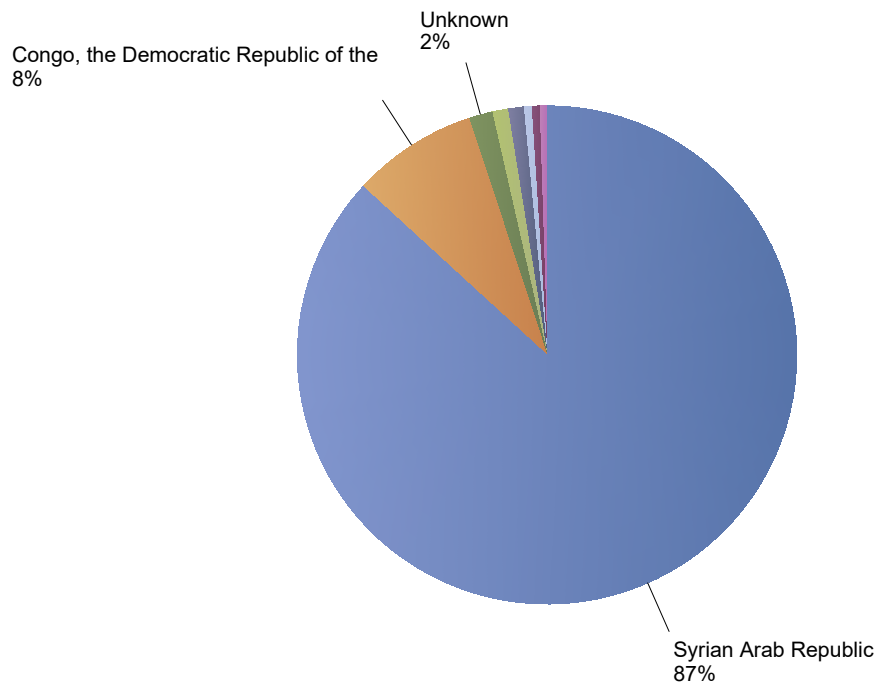

Total asylum relocation influx in the current year

Period: 2022

Number of first asylum applications: 0

No Data Available

Previous calendar year:

Country of citizenship	2021	Perc
Syrian Arab Republic	56	100%
Eritrea	*	0%
Total	56	50%

Influx of asylum resettlement in The Netherlands (with the exception of 1:1 resettlement Turkey)
Source: METiS

Total resettlement influx in The Netherlands

Current calendar year:

Country of citizenship	2022					
	Jan	Feb	Mar	Apr	Total	Perc
Syrian Arab Republic	113	29	23	6	171	87%
Congo, the Democratic Republic of the	5	*	5	6	16	8%
Unknown	*	*	*	*	*	2%
Iraq	*	*	*	*	*	1%
Stateless	*	*	*	*	*	1%
Cambodia	*	*	*	*	*	1%
Cameroon	*	*	*	*	*	1%
Cote d'Ivoire	*	*	*	*	*	1%
Total	125	29	31	12	197	100%

* To conceal the lowest figures, all values between 0 and 4 are replaced by asterisks.

Previous calendar year:

Country of citizenship	2021	Perc
Congo, the Democratic Republic of the	30	36%
Eritrea	25	30%
Syrian Arab Republic	12	14%
Unknown	7	8%
Senegal	5	6%
Iran (Islamic Republic of)	*	2%
South Sudan	*	1%
Stateless	*	1%
Zambia	*	1%
Total	84	11%

Top nationalities asylum resettlement influx in the current year
Period: 2022
Number of first asylum applications: 197

April 2022

Country of citizenship	Total	Perc
Congo, the Democratic Republic of the	6	50%
Syrian Arab Republic	6	50%
Total	12	50%