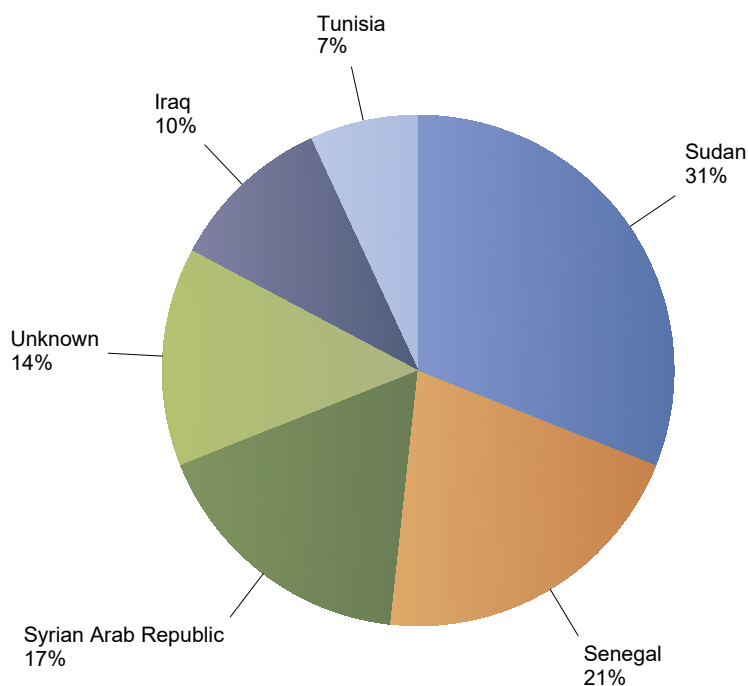

Total asylum relocation influx in the current year

Period: 2020

Number of first asylum applications: 0

No Data Available

Previous calendar year:

Country of citizenship	2019	Perc
Sudan	*	38%
Congo, the Democratic Republic of the	*	25%
Syrian Arab Republic	*	25%
Guinea	*	12%
Eritrea	*	0%
Total	8	100%

Influx of asylum resettlement in The Netherlands (with the exception of 1:1 resettlement Turkey)
Source: METiS

Total resettlement influx in The Netherlands

Current calendar year:

Country of citizenship	2020					
	Jan	Feb	Mar	Apr	Total	Perc
Sudan	8	*	*	*	9	31%
Senegal	*	*	6	*	6	21%
Syrian Arab Republic	*	*	5	*	5	17%
Unknown	*	*	*	*	*	14%
Iraq	*	*	*	*	*	10%
Tunisia	*	*	*	*	*	7%
Total	10	7	12	*	29	100%

* To conceal the lowest figures, all values between 0 and 4 are replaced by asterisks.

Previous calendar year:

Country of citizenship	2019	Perc
Unknown	283	39%
Syrian Arab Republic	207	28%
Sudan	70	10%
Eritrea	56	8%
Congo, the Republic of the	32	4%
Congo, the Democratic Republic of the	28	4%
South Sudan	27	4%
Burundi	8	1%
Yemen	6	1%
Iraq	*	1%
Somalia	*	1%
Central African Republic	*	0%
Pakistan	*	0%
Afghanistan	*	0%
Ethiopia	*	0%
Jamaica	*	0%
Lebanon	*	0%
Uganda	*	0%
Total	734	100%

Top nationalities asylum resettlement influx in the current year
Period: 2020
Number of first asylum applications: 29

April 2020

Country of citizenship	Total	Perc
Senegal	*	/0
South Sudan	*	/0
Syrian Arab Republic	*	/0
Total	*	/0