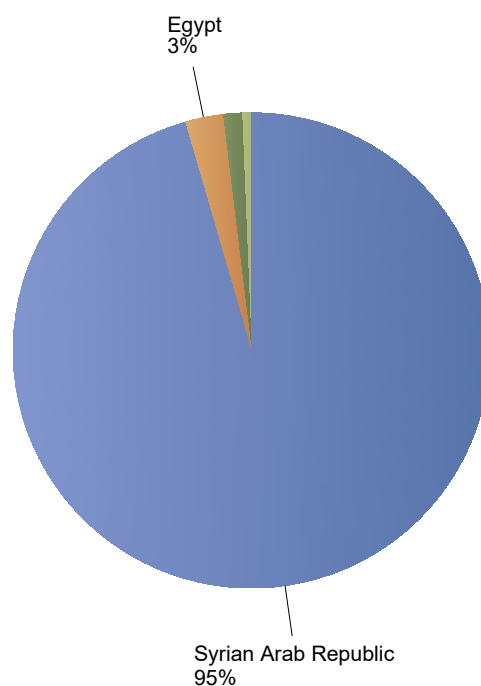

Total asylum relocation influx in the current year

Period:

Number of first asylum applications:

No Data Available

Influx of asylum resettlement in The Netherlands (with the exception of 1:1 resettlement Turkey)
Source: METiS

Total resettlement influx in The Netherlands

Current calendar year:

Country of citizenship	2024				
	Jan	Feb	Mar	Total	Perc
Syrian Arab Republic	*	*	145	148	95%
Egypt	*	*	*	*	3%
South Sudan	*	*	*	*	1%
Cote d'Ivoire	*	*	*	*	1%
Total	*	*	151	155	100%

* To conceal the lowest figures, all values between 0 and 4 are replaced by asterisks.

Previous calendar year:

Country of citizenship	2023	Perc
Syrian Arab Republic	428	53%
Congo, the Democratic Republic of the	123	15%
Eritrea	88	11%
Sudan	40	5%
Pakistan	26	3%
Afghanistan	24	3%
Unknown	20	2%
Somalia	17	2%
South Sudan	14	2%
Turkey	8	1%
Yemen	8	1%
Iraq	*	0%
Lebanon	*	0%
Stateless	*	0%
Total	801	7%

Top nationalities asylum resettlement influx in the current year
Period: 2024

Number of first asylum applications: 155

March 2024

Country of citizenship	Total	Perc
Syrian Arab Republic	145	96%
Egypt	*	3%
South Sudan	*	1%
Total	151	33%