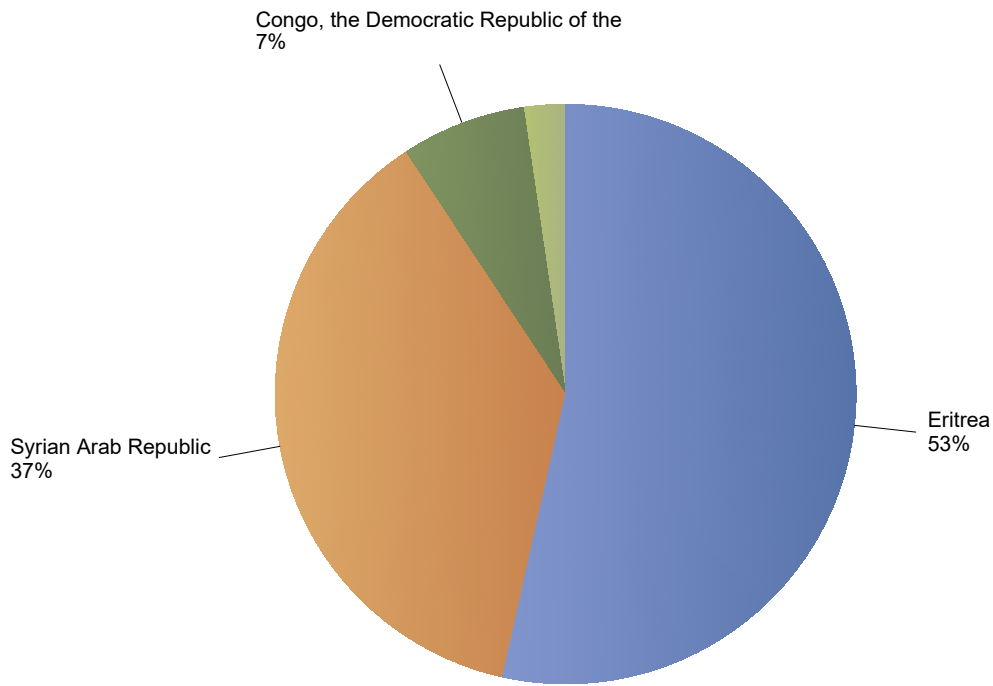

Influx of asylum resettlement in The Netherlands (with the exception of 1:1 resettlement Turkey)

Source: METiS

Total resettlement influx in The Netherlands

Current calendar year:

Country of citizenship	2023		
	Jan	Total	Perc
Eritrea	23	23	53%
Syrian Arab Republic	16	16	37%
Congo, the Democratic Republic of the	*	*	7%
Sudan	*	*	2%
Total	43	43	100%

* To conceal the lowest figures, all values between 0 and 4 are replaced by asterisks.

Previous calendar year:

Country of citizenship	2022	Perc
Syrian Arab Republic	437	61%
Congo, the Democratic Republic of the	191	27%
Somalia	18	3%
Yemen	19	3%
Eritrea	11	2%
Sudan	10	1%
Turkey	10	1%
Ethiopia	5	1%
Unknown	*	1%
Iraq	*	0%
Rwanda	*	0%
Stateless	*	0%
Cambodia	*	0%
Cameroon	*	0%
Cote d'Ivoire	*	0%
Dominican Republic	*	0%
Kenya	*	0%
Lebanon	*	0%
Total	717	6%

Top nationalities asylum resettlement influx in the current year

Period: 2023

Number of first asylum applications: 43

January 2023

Country of citizenship	Total	Perc
Eritrea	23	53%
Syrian Arab Republic	16	37%
Congo, the Democratic Republic of the	*	7%
Sudan	*	2%
Total	43	25%