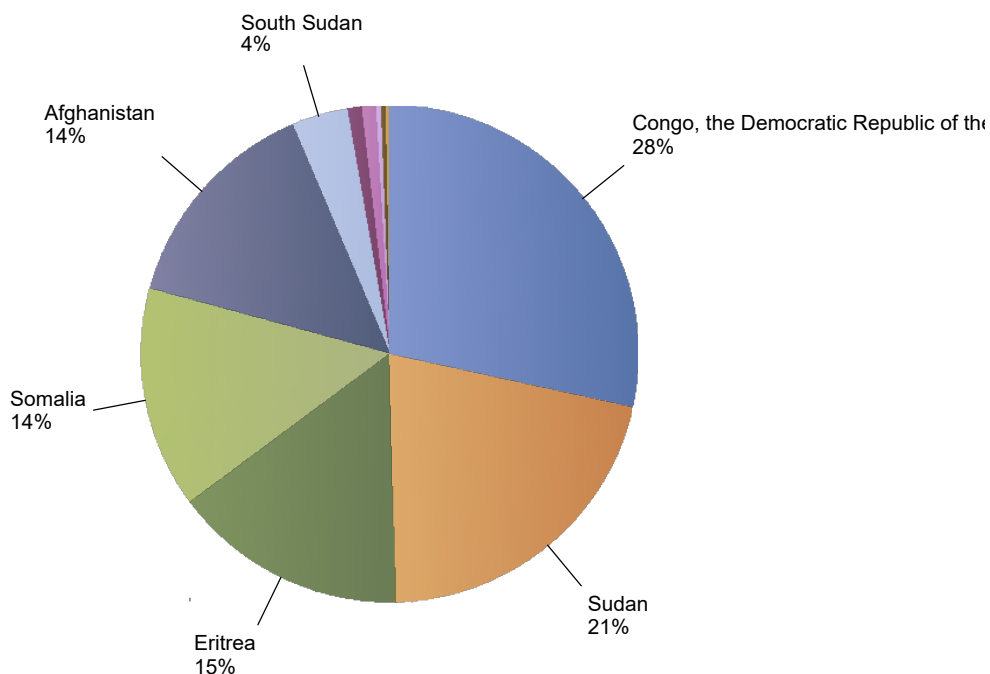

## Influx of asylum resettlement in The Netherlands (with the exception of 1:1 resettlement Turkey)

Source: METIS

Total resettlement influx in The Netherlands

Current calendar year:

Country of citizenship	2025												Total	Perc
	Jan	Feb	Apr	May	Jun	Jul	Aug	Sep	Oct	Nov	Dec			
Congo, the Democratic Republic of the	*	*	35	54	*	*	*	*	*	*	*	*	93	28%
Sudan	*	*	*	*	*	36	*	*	20	9	*	*	69	21%
Eritrea	*	*	*	*	18	29	*	*	*	*	*	*	50	15%
Afghanistan	*	*	*	*	*	*	42	*	*	*	*	*	47	14%
Somalia	*	*	*	36	*	11	*	*	*	*	*	*	47	14%
South Sudan	*	*	*	*	9	*	*	*	*	*	*	*	12	4%
Iraq	*	*	*	*	*	*	*	*	*	*	*	*	*	1%
Syrian Arab Republic	*	*	*	*	*	*	*	*	*	*	*	*	*	1%
Djibouti	*	*	*	*	*	*	*	*	*	*	*	*	*	0%
Iran (Islamic Republic of)	*	*	*	*	*	*	*	*	*	*	*	*	*	0%
Nigeria	*	*	*	*	*	*	*	*	*	*	*	*	*	0%
<b>Total</b>	*	*	<b>35</b>	<b>90</b>	<b>31</b>	<b>80</b>	<b>42</b>	*	<b>23</b>	<b>14</b>	*	<b>327</b>	<b>100%</b>	

Previous calendar year:

Country of citizenship	2024	Perc
Syrian Arab Republic	336	59%
Afghanistan	79	14%
Eritrea	70	12%
South Sudan	55	10%
Somalia	13	2%
Sudan	6	1%
Congo, the Democratic Republic of the	*	1%
Egypt	*	1%
Cote d'Ivoire	*	0%
Niger	*	0%
<b>Total</b>	<b>569</b>	<b>10%</b>

\* To conceal the lowest figures, all values between 0 and 4 are replaced by asterisks.

Top nationalities asylum resettlement influx in the current year

Period: 2025

Number of first asylum applications: 327

December 2025

Country of citizenship	Total	Perc
Afghanistan	*	100%
<b>Total</b>	<b>*</b>	<b>100%</b>