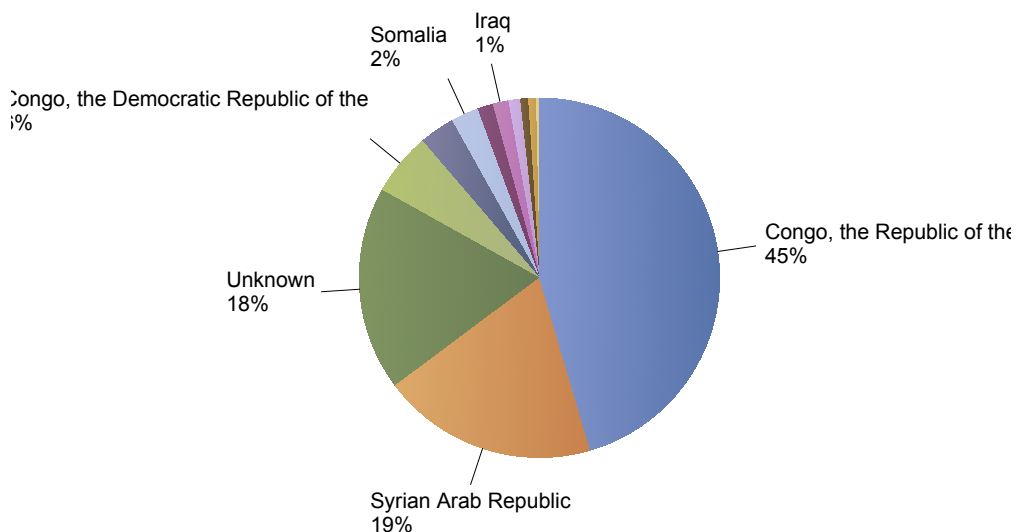

Total resettlement influx in The Netherlands

Current calendar year:

Country of citizenship	2018										Total	Perc
	Jan	Feb	Mar	Apr	May	Jun	Jul	Aug	Sep			
Congo, the Republic of the	*	*	*	*	70	59	*	*	*		129	45%
Syrian Arab Republic	*	*	*	*	*	*	*	*	48		55	19%
Unknown	*	*	*	*	*	*	*	*	52		52	18%
Congo, the Democratic Republic of the	*	*	*	*	5	6	*	*	5		16	6%
South Sudan	*	*	*	*	*	5	*	*	*		9	3%
Somalia	*	*	*	*	*	7	*	*	*		7	2%
Eritrea	*	*	*	*	*	*	*	*	*		*	1%
Iraq	*	*	*	*	*	*	*	*	*		*	1%
Uganda	*	*	*	*	*	*	*	*	*		*	1%
Sudan	*	*	*	*	*	*	*	*	*		*	1%
Jamaica	*	*	*	*	*	*	*	*	*		*	1%
Lebanon	*	*	*	*	*	*	*	*	*		*	0%
Total	*	5	*	*	89	82	*	*	107		284	100%

Previous calendar year:

Country of citizenship	2017	Perc
Syrian Arab Republic	87	60%
Unknown	34	23%
Eritrea	6	4%
Iraq	6	4%
Central African Republic	5	3%
Iran (Islamic Republic of)	*	2%
Congo, the Democratic Republic of the	*	1%
Ethiopia	*	1%
Lebanon	*	1%
Uganda	*	1%
Total	145	100%

* To conceal the lowest figures, all values between 0 and 4 are replaced by asterisks.

Top nationalities asylum resettlement influx in the current year

Period: 2018

Number of first asylum applications: 284