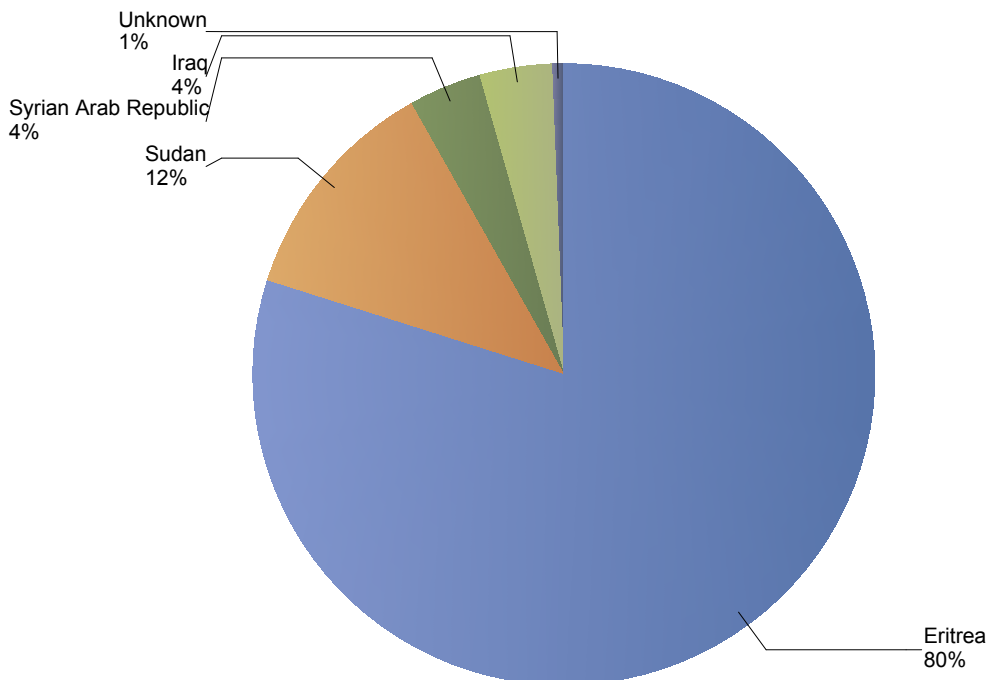

Influx of asylum relocation in The Netherlands

Source: METiS

Total asylum relocation influx in The Netherlands

Current calendar year:

Country of citizenship	2018										Total	Perc
	Jan	Feb	Mar	Apr	May	Jun	Jul	Aug	Sep			
Eritrea	44	34	39	10	*	*	*	*	*	*	127	80%
Sudan	*	*	*	*	*	*	19	*	*	*	19	12%
Iraq	6	*	*	*	*	*	*	*	*	*	6	4%
Syrian Arab Republic	*	*	*	5	*	*	*	*	*	*	6	4%
Unknown	*	*	*	*	*	*	*	*	*	*	*	1%
Total	50	35	39	15	*	*	20	*	*	*	159	100%

Previous calendar year:

Country of citizenship	2017	Perc
Syrian Arab Republic	756	53%
Eritrea	495	35%
Iraq	125	9%
Unknown	31	2%
Stateless	18	1%
Palestinian Territory, Occupied	*	0%
Sudan	*	0%
Total	1,428	100%

* To conceal the lowest figures, all values between 0 and 4 are replaced by asterisks.

** In September 2015 the Council of the European Union has taken two consecutive decisions to provide (temporary) support to Italy and Greece by relocating asylum applicants to other Member States of the EU. These decisions were valid for a period of two years.

Total asylum relocation influx in the current year

Period: 2018

Number of first asylum applications: 159