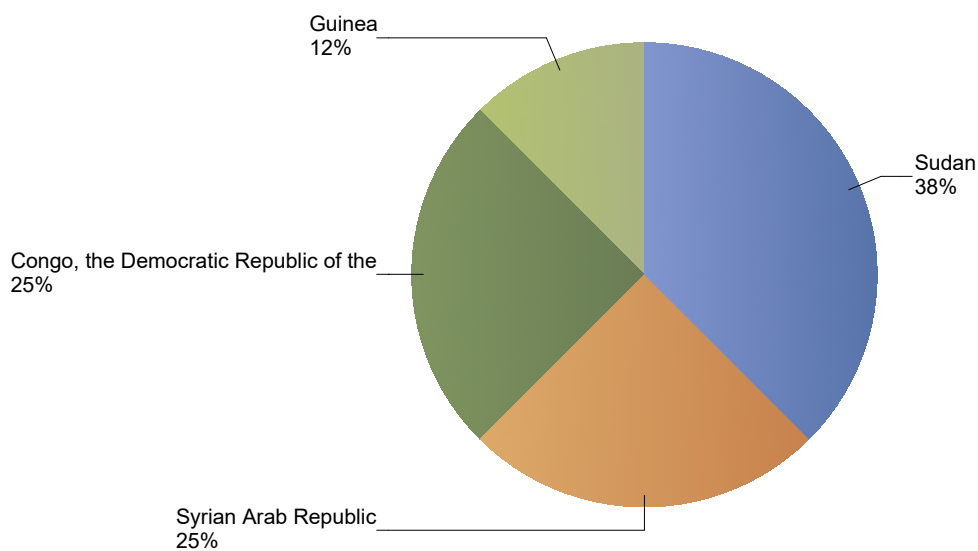

Influx of asylum relocation in The Netherlands

Source: METiS

Total asylum relocation influx in The Netherlands

Current calendar year:

Country of citizenship	2019										Total	Perc	
	Jan	Feb	Mar	Apr	May	Jun	Jul	Aug	Sep	Oct			
Sudan	*	*	*	*	*	*	*	*	*	*	*	*	38%
Syrian Arab Republic	*	*	*	*	*	*	*	*	*	*	*	*	25%
Congo, the Democratic Republic of the	*	*	*	*	*	*	*	*	*	*	*	*	25%
Guinea	*	*	*	*	*	*	*	*	*	*	*	*	12%
Total	6	*	*	*	*	*	*	*	*	*	*	8	100%

Previous calendar year:

Country of citizenship	2018	Perc
Eritrea	127	80%
Sudan	19	12%
Iraq	6	4%
Syrian Arab Republic	6	4%
Unknown	*	1%
Total	159	100%

* To conceal the lowest figures, all values between 0 and 4 are replaced by asterisks.

** In September 2015 the Council of the European Union has taken two consecutive decisions to provide (temporary) support to Italy and Greece by relocating asylum applicants to other Member States of the EU. These decisions were valid for a period of two years.

Total asylum relocation influx in the current year

Period: 2019

Number of first asylum applications: 8