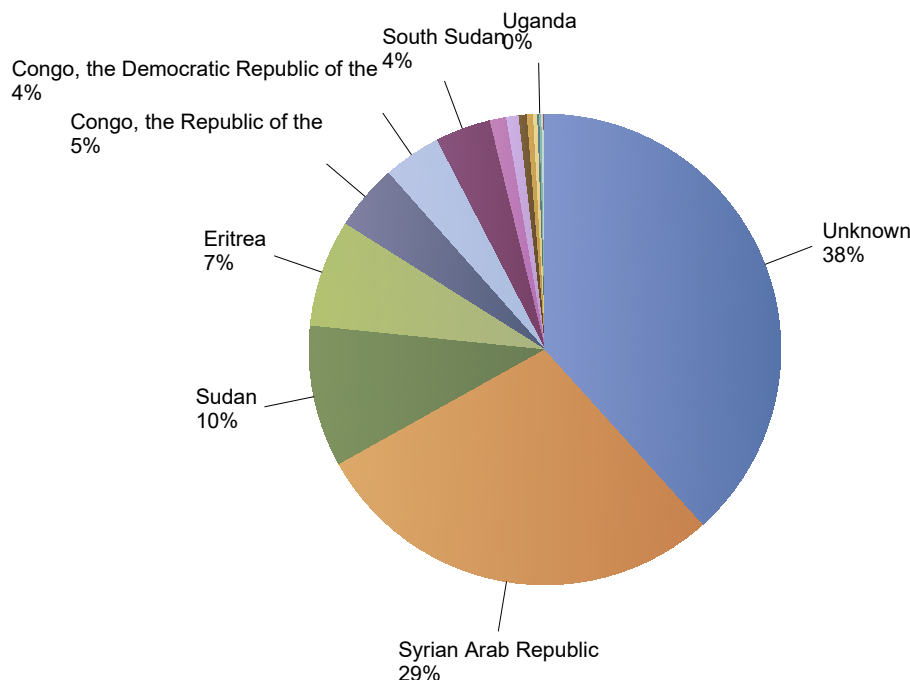

Total resettlement influx in The Netherlands

Current calendar year:

Country of citizenship	2019											Total	Perc
	Jan	Feb	Mar	Apr	May	Jun	Jul	Aug	Sep	Oct			
Unknown	*	78	23	8	15	57	*	*	25	63	272	38%	
Syrian Arab Republic	*	46	22	*	*	*	6	*	95	32	203	29%	
Sudan	*	*	*	*	15	*	*	*	*	48	69	10%	
Eritrea	*	*	*	*	*	*	47	*	*	*	52	7%	
Congo, the Republic of the	*	*	*	*	26	6	*	*	*	*	32	5%	
Congo, the Democratic Republic of the	*	*	*	*	18	10	*	*	*	*	28	4%	
South Sudan	*	*	*	*	*	*	*	*	*	25	27	4%	
Burundi	*	*	*	*	*	*	*	*	*	6	8	1%	
Yemen	*	*	*	*	*	*	*	*	*	5	6	1%	
Iraq	*	*	*	*	*	*	*	*	*	*	*	1%	
Somalia	*	*	*	*	*	*	*	*	*	*	*	0%	
Pakistan	*	*	*	*	*	*	*	*	*	*	*	0%	
Uganda	*	*	*	*	*	*	*	*	*	*	*	0%	
Lebanon	*	*	*	*	*	*	*	*	*	*	*	0%	
Ethiopia	*	*	*	*	*	*	*	*	*	*	*	0%	
Jamaica	*	*	*	*	*	*	*	*	*	*	*	0%	
Total	7	124	48	11	77	74	59	*	124	186	710	100%	

Previous calendar year:

Country of citizenship	2018	Perc
Congo, the Republic of the	129	24%
Unknown	123	23%
Syrian Arab Republic	98	19%
Sudan	68	13%
Eritrea	41	8%
South Sudan	22	4%
Somalia	20	4%
Congo, the Democratic Republic of the	16	3%
Iraq	5	1%
Uganda	*	1%
Jamaica	*	0%
Lebanon	*	0%
Total	528	100%

* To conceal the lowest figures, all values between 0 and 4 are replaced by asterisks.

Top nationalities asylum resettlement influx in the current year

Period: 2019

Number of first asylum applications: 710