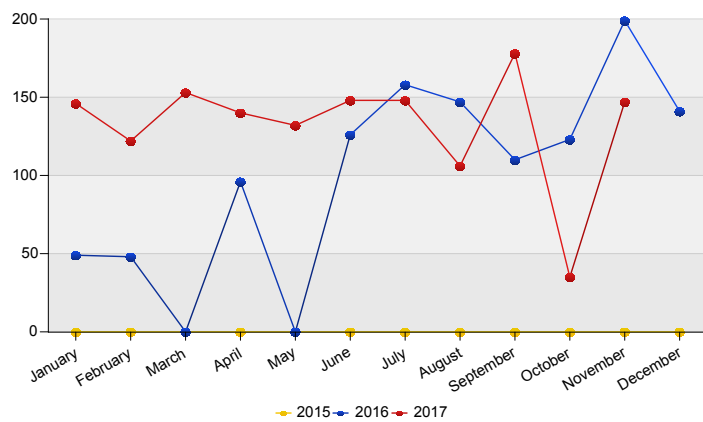

Top 10 asylum relocation influx in The Netherlands

Total 2016	Country of citizenship	2016		2017												Last 12 months	Perc
		Dec	Total	Jan	Feb	Mar	Apr	May	Jun	Jul	Aug	Sep	Oct	Nov	Total		
703	Syrian Arab Republic	100	100	97	71	101	89	82	80	92	20	72	27	21	752	852	53%
367	Eritrea	36	36	43	46	49	44	47	50	50	*	81	*	109	525	561	35%
74	Iraq	*	*	*	5	*	7	*	*	*	78	16	*	16	128	132	8%
30	Unknown	*	*	6	*	*	*	*	13	*	*	*	*	29	30	2%	
11	Stateless	*	*	*	*	*	*	*	5	*	6	*	*	18	18	1%	
9	Palestinian Territory, Occupied	*	*	*	*	*	*	*	*	*	*	*	*	*	*	*	*
*	Sudan	*	*	*	*	*	*	*	*	*	*	*	*	*	*	*	*
*	Others	*	*	*	*	*	*	*	*	*	*	*	*	*	*	*	*
1,197	Total	141	141	146	122	153	140	132	148	148	106	178	35	147	1,455	1,596	100%

* To conceal the lowest figures, all values between 0 and 4 are replaced by asterisk.

Top asylum relocation influx in The Netherlands
November 2017

	Country of citizenship		%
1	Eritrea	109	74%
2	Syrian Arab Republic	21	14%
3	Iraq	16	11%
4	Unknown	*	1%
Total November 2017		147	100%

Top nationalities asylum relocation influx in the last twelve months
Period: Dec 2016 - Nov 2017
Number of first asylum applications: 1,596

Asylum relocation influx in The Netherlands

Cumulative development of asylum relocation influx in The Netherlands