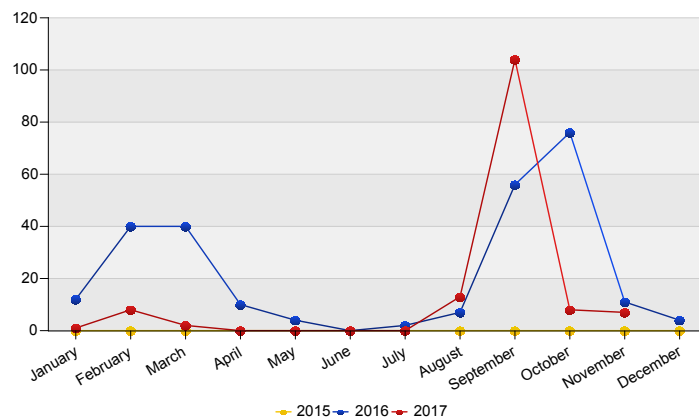

Top nationalities asylum relocation influx in the last twelve months
Period: Dec 2016 - Nov 2017
Number of first asylum applications: 1,596

Asylum relocation influx in The Netherlands

Cumulative development of asylum relocation influx in The Netherlands

Influx of asylum resettlement in The Netherlands (with the exception of 1:1 resettlement Turkey)
Source: METIS

Top 10 asylum resettlement influx in the Netherlands

Total 2016	Country of citizenship	2016		2017												Last 12 months	Perc			
		Dec	Total	Jan	Feb	Mar	Apr	May	Jun	Jul	Aug	Sep	Oct	Nov	Total					
144	Syrian Arab Republic	*	*	*	*	*	*	*	*	*	*	*	*	*	69	6	*	87	87	59%
9	Unknown	*	*	*	*	*	*	*	*	*	*	*	*	*	30	*	*	34	34	23%
7	Eritrea	*	*	*	*	*	*	*	*	*	*	*	*	*	*	*	*	6	9	6%
14	Iraq	*	*	*	*	*	*	*	*	*	*	*	*	*	5	*	*	6	7	5%
*	Central African Republic	*	*	*	*	*	*	*	*	*	*	*	*	*	5	*	*	5	5	3%
*	Iran (Islamic Republic of)	*	*	*	*	*	*	*	*	*	*	*	*	*	*	*	*	*	*	*
37	Ethiopia	*	*	*	*	*	*	*	*	*	*	*	*	*	*	*	*	*	*	*
*	Lebanon	*	*	*	*	*	*	*	*	*	*	*	*	*	*	*	*	*	*	*
46	Others	*	*	*	*	*	*	*	*	*	*	*	*	*	*	*	*	*	*	*
262	Total	*	*	*	8	*	*	*	*	*	*	*	*	13	104	8	7	143	147	100%

* To conceal the lowest figures, all values between 0 and 4 are replaced by asterisk.

Top asylum resettlement influx in The Netherlands
November 2017

	Country of citizenship	%
1	Syrian Arab Republic	* 43%
2	Unknown	* 29%
3	Iran (Islamic Republic of)	* 14%
4	Lebanon	* 14%
Total November 2017		* 100%

Top nationalities asylum resettlement influx in the last twelve months
Period: Dec 2016 - Nov 2017
Number of first asylum applications: 147

Asylum resettlement influx in The Netherlands

Cumulative development of asylum resettlement influx in The Netherlands