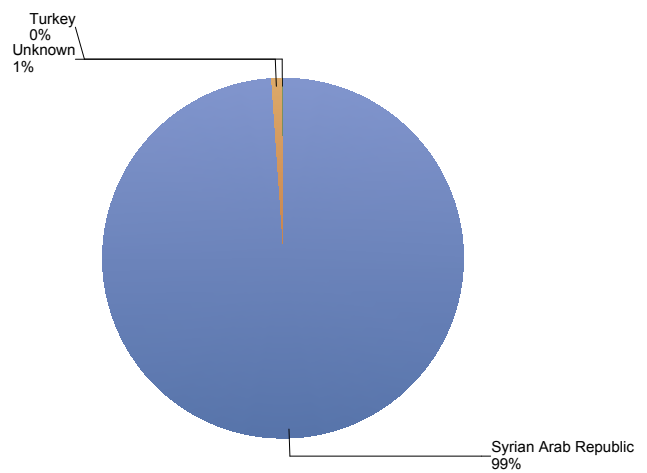

* To conceal the lowest figures, all values between 0 and 4 are replaced by asterisk.

Top asylum resettlement Turkey 1 on 1 influx in The Netherlands November 2017

	Country of citizenship		%
1	Syrian Arab Republic	103	99%
2	Unknown	*	1%
Total November 2017		104	100%

Top nationalities asylum resettlement Turkey 1 on 1 influx in the last twelve months

Period: Dec 2016 - Nov 2017

Number of first asylum applications: 2,264

Asylum resettlement Turkey 1 on 1 influx in The Netherlands