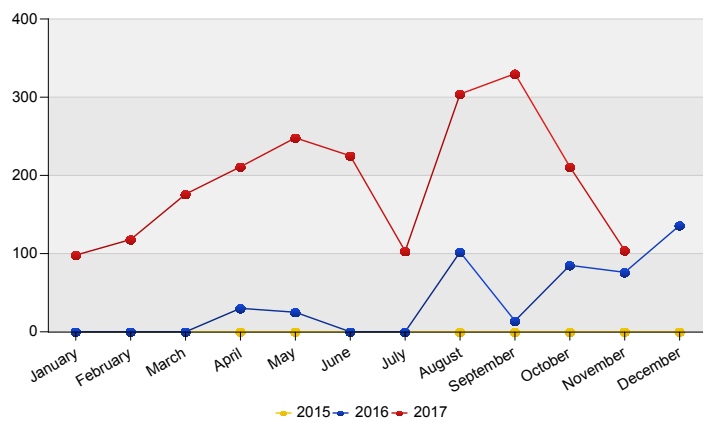

Top nationalities asylum resettlement influx in the last twelve months
Period: Dec 2016 - Nov 2017
Number of first asylum applications: 147

Asylum resettlement influx in The Netherlands

Cumulative development of asylum resettlement influx in The Netherlands

Influx of asylum resettlement Turkey 1 on 1 in The Netherlands (EU-Turkey Statement of 18 March 2016)

Source: METIS

Top 10 asylum resettlement Turkey 1 on 1 influx in The Netherlands

Total 2016	Country of citizenship	2016		2017												Last 12 months	Perc
		Dec	Total	Jan	Feb	Mar	Apr	May	Jun	Jul	Aug	Sep	Oct	Nov	Total		
462	Syrian Arab Republic	135	135	95	117	174	210	236	223	102	304	329	211	103	2,104	2,239	99%
*	Unknown	*	*	*	*	*	*	12	*	*	*	*	*	*	22	22	1%
*	Turkey	*	*	*	*	*	*	*	*	*	*	*	*	*	*	*	*
468	Total	136	136	98	118	176	211	248	225	103	304	330	211	104	2,128	2,264	100%

* To conceal the lowest figures, all values between 0 and 4 are replaced by asterisk.

Top asylum resettlement Turkey 1 on 1 influx in The Netherlands November 2017

	Country of citizenship		%
1	Syrian Arab Republic	103	99%
2	Unknown	*	1%
Total November 2017		104	100%

Top nationalities asylum resettlement Turkey 1 on 1 influx in the last twelve months

Period: Dec 2016 - Nov 2017

Number of first asylum applications: 2,264

Asylum resettlement Turkey 1 on 1 influx in The Netherlands