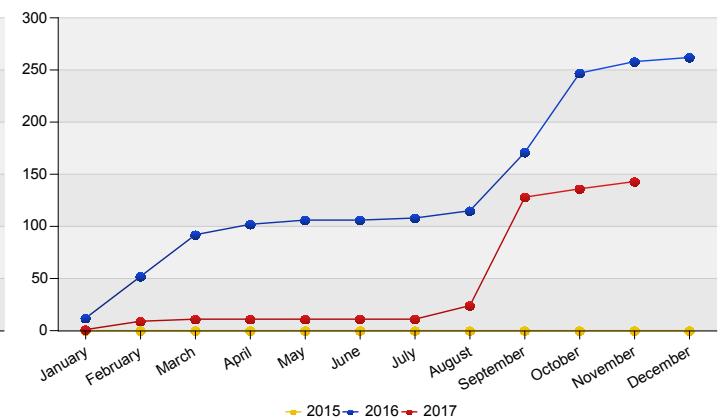

Top nationalities asylum relocation influx in the last twelve months
Period: Dec 2016 - Nov 2017
Number of first asylum applications: 1,596

Asylum relocation influx in The Netherlands

Cumulative development of asylum relocation influx in The Netherlands

Influx of asylum resettlement in The Netherlands (with the exception of 1:1 resettlement Turkey)
Source: METIS

Top 10 asylum resettlement influx in the Netherlands

Total 2016	Country of citizenship	2016		2017												Last 12 months	Perc			
		Dec	Total	Jan	Feb	Mar	Apr	May	Jun	Jul	Aug	Sep	Oct	Nov	Total					
144	Syrian Arab Republic	*	*	*	*	*	*	*	*	*	*	*	*	*	69	6	*	87	87	59%
9	Unknown	*	*	*	*	*	*	*	*	*	*	*	*	*	30	*	*	34	34	23%
7	Eritrea	*	*	*	*	*	*	*	*	*	*	*	*	*	*	*	*	6	9	6%
14	Iraq	*	*	*	*	*	*	*	*	*	*	*	*	*	5	*	*	6	7	5%
*	Central African Republic	*	*	*	*	*	*	*	*	*	*	*	*	*	5	*	*	5	5	3%
*	Iran (Islamic Republic of)	*	*	*	*	*	*	*	*	*	*	*	*	*	*	*	*	*	*	*
37	Ethiopia	*	*	*	*	*	*	*	*	*	*	*	*	*	*	*	*	*	*	*
*	Lebanon	*	*	*	*	*	*	*	*	*	*	*	*	*	*	*	*	*	*	*
46	Others	*	*	*	*	*	*	*	*	*	*	*	*	*	*	*	*	*	*	*
262	Total	*	*	*	8	*	*	*	*	*	*	*	*	13	104	8	7	143	147	100%

* To conceal the lowest figures, all values between 0 and 4 are replaced by asterisk.

Top asylum resettlement influx in The Netherlands
November 2017

	Country of citizenship	%
1	Syrian Arab Republic	* 43%
2	Unknown	* 29%
3	Iran (Islamic Republic of)	* 14%
4	Lebanon	* 14%
Total November 2017		* 100%

Top nationalities asylum resettlement influx in the last twelve months
Period: Dec 2016 - Nov 2017
Number of first asylum applications: 147

Asylum resettlement influx in The Netherlands

Cumulative development of asylum resettlement influx in The Netherlands