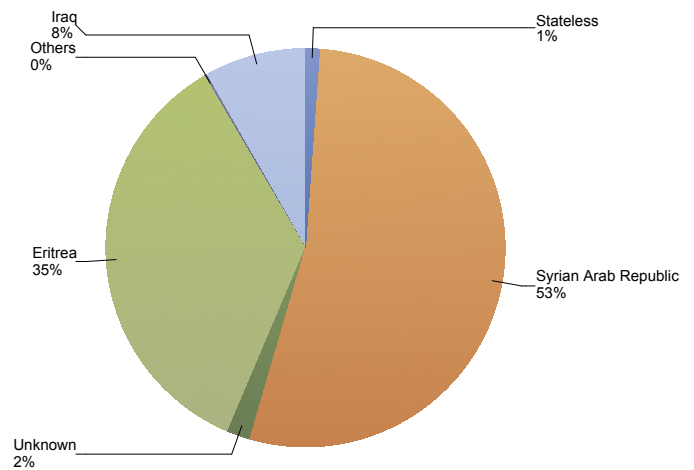

Top 10 asylum relocation influx in The Netherlands

Total 2016	Country of citizenship	2016		2017												Last 12 months	Perc
		Dec	Total	Jan	Feb	Mar	Apr	May	Jun	Jul	Aug	Sep	Oct	Nov	Total		
703	Syrian Arab Republic	100	100	97	71	101	89	82	80	92	20	72	27	21	752	852	53%
367	Eritrea	36	36	43	46	49	44	47	50	50	*	81	*	109	525	561	35%
74	Iraq	*	*	*	5	*	7	*	*	*	78	16	*	16	128	132	8%
30	Unknown	*	*	6	*	*	*	*	13	*	*	*	*	29	30	2%	
11	Stateless	*	*	*	*	*	*	*	5	*	6	*	*	18	18	1%	
9	Palestinian Territory, Occupied	*	*	*	*	*	*	*	*	*	*	*	*	*	*	*	*
*	Sudan	*	*	*	*	*	*	*	*	*	*	*	*	*	*	*	*
*	Others	*	*	*	*	*	*	*	*	*	*	*	*	*	*	*	*
1,197	Total	141	141	146	122	153	140	132	148	148	106	178	35	147	1,455	1,596	100%

* To conceal the lowest figures, all values between 0 and 4 are replaced by asterisk.

Top asylum relocation influx in The Netherlands
November 2017

	Country of citizenship		%
1	Eritrea	109	74%
2	Syrian Arab Republic	21	14%
3	Iraq	16	11%
4	Unknown	*	1%
Total November 2017		147	100%

Top nationalities asylum relocation influx in the last twelve months
Period: Dec 2016 - Nov 2017
Number of first asylum applications: 1,596

Asylum relocation influx in The Netherlands

Cumulative development of asylum relocation influx in The Netherlands

Top nationalities asylum resettlement Turkey 1 on 1 influx in the last twelve months

Period: Dec 2016 - Nov 2017

Number of first asylum applications: 2,264

Asylum resettlement Turkey 1 on 1 influx in The Netherlands