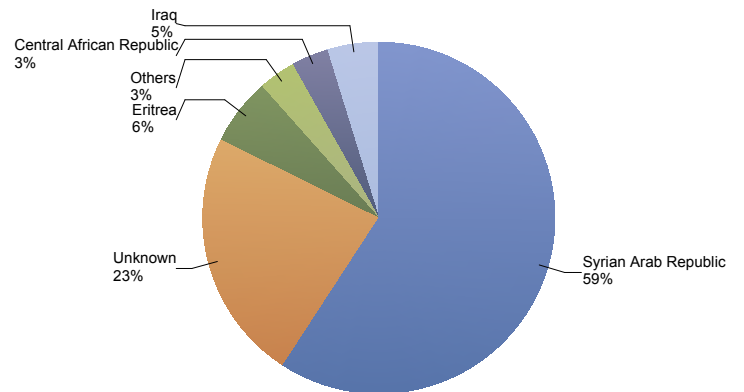

Influx of asylum resettlement in The Netherlands (with the exception of 1:1 resettlement Turkey)
Source: METIS

Top 10 asylum resettlement influx in the Netherlands

Total 2016	Country of citizenship	2016		2017												Last 12 months	Perc			
		Dec	Total	Jan	Feb	Mar	Apr	May	Jun	Jul	Aug	Sep	Oct	Nov	Total					
144	Syrian Arab Republic	*	*	*	*	*	*	*	*	*	*	*	*	*	69	6	*	87	87	59%
9	Unknown	*	*	*	*	*	*	*	*	*	*	*	*	*	30	*	*	34	34	23%
7	Eritrea	*	*	*	*	*	*	*	*	*	*	*	*	*	*	*	*	6	9	6%
14	Iraq	*	*	*	*	*	*	*	*	*	*	*	*	*	5	*	*	6	7	5%
*	Central African Republic	*	*	*	*	*	*	*	*	*	*	*	*	*	5	*	*	5	5	3%
*	Iran (Islamic Republic of)	*	*	*	*	*	*	*	*	*	*	*	*	*	*	*	*	*	*	*
37	Ethiopia	*	*	*	*	*	*	*	*	*	*	*	*	*	*	*	*	*	*	*
*	Lebanon	*	*	*	*	*	*	*	*	*	*	*	*	*	*	*	*	*	*	*
46	Others	*	*	*	*	*	*	*	*	*	*	*	*	*	*	*	*	*	*	*
262	Total	*	*	*	8	*	*	*	*	*	*	*	*	13	104	8	7	143	147	100%

* To conceal the lowest figures, all values between 0 and 4 are replaced by asterisk.

Top asylum resettlement influx in The Netherlands
November 2017

	Country of citizenship	%
1	Syrian Arab Republic	* 43%
2	Unknown	* 29%
3	Iran (Islamic Republic of)	* 14%
4	Lebanon	* 14%
Total November 2017		* 100%

Top nationalities asylum resettlement influx in the last twelve months
Period: Dec 2016 - Nov 2017
Number of first asylum applications: 147