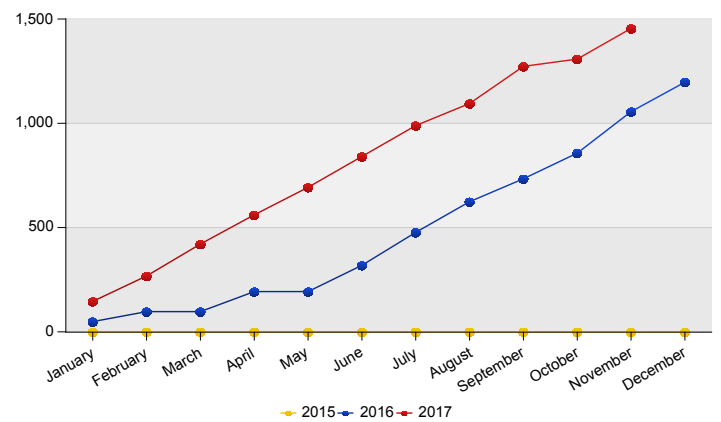

Top 10 asylum relocation influx in The Netherlands

Total 2016	Country of citizenship	2016		2017												Last 12 months	Perc
		Dec	Total	Jan	Feb	Mar	Apr	May	Jun	Jul	Aug	Sep	Oct	Nov	Total		
703	Syrian Arab Republic	100	100	97	71	101	89	82	80	92	20	72	27	21	752	852	53%
367	Eritrea	36	36	43	46	49	44	47	50	50	*	81	*	109	525	561	35%
74	Iraq	*	*	*	5	*	7	*	*	*	78	16	*	16	128	132	8%
30	Unknown	*	*	6	*	*	*	*	13	*	*	*	*	29	30	2%	
11	Stateless	*	*	*	*	*	*	*	5	*	6	*	*	18	18	1%	
9	Palestinian Territory, Occupied	*	*	*	*	*	*	*	*	*	*	*	*	*	*	*	*
*	Sudan	*	*	*	*	*	*	*	*	*	*	*	*	*	*	*	*
*	Others	*	*	*	*	*	*	*	*	*	*	*	*	*	*	*	*
1,197	Total	141	141	146	122	153	140	132	148	148	106	178	35	147	1,455	1,596	100%

* To conceal the lowest figures, all values between 0 and 4 are replaced by asterisk.

Top asylum relocation influx in The Netherlands
November 2017

	Country of citizenship		%
1	Eritrea	109	74%
2	Syrian Arab Republic	21	14%
3	Iraq	16	11%
4	Unknown	*	1%
Total November 2017		147	100%

Top nationalities asylum relocation influx in the last twelve months
Period: Dec 2016 - Nov 2017
Number of first asylum applications: 1,596

Asylum relocation influx in The Netherlands

Cumulative development of asylum relocation influx in The Netherlands