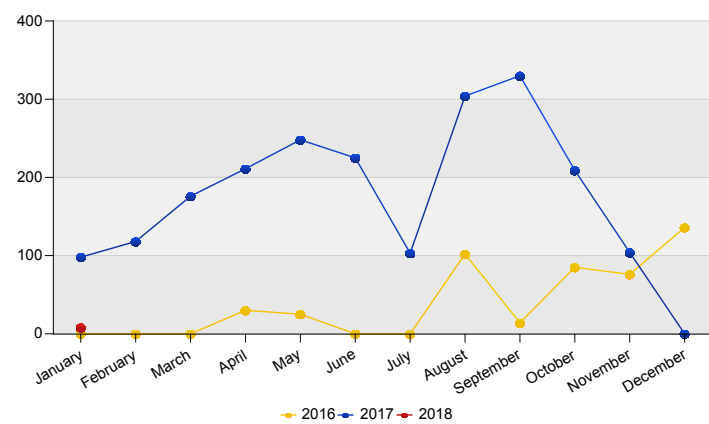

* To conceal the lowest figures, all values between 0 and 4 are replaced by asterisk.

Top asylum resettlement influx in The Netherlands
January 2018

Geen gegevens beschikbaar

Top nationalities asylum resettlement influx in the last twelve months
Period: Feb 2017 - Jan 2018
Number of first asylum applications: 144

Source: METIS

Top 10 asylum resettlement Turkey 1 on 1 influx in The Netherlands

Total 2017	Country of citizenship	2017												2018		Last 12 months	Perc
		Feb	Mar	Apr	May	Jun	Jul	Aug	Sep	Oct	Nov	Dec	Total	Jan	Total		
2,102	Syrian Arab Republic	117	174	210	236	223	102	304	329	209	103	*	2,007	8	8	2,015	99%
22	Unknown	*	*	*	12	*	*	*	*	*	*	*	19	*	*	19	1%
*	Turkey	*	*	*	*	*	*	*	*	*	*	*	*	*	*	*	*
2,126	Total	118	176	211	248	225	103	304	330	209	104	*	2,028	8	8	2,036	100%

* To conceal the lowest figures, all values between 0 and 4 are replaced by asterisk.

Top asylum resettlement Turkey 1 on 1 influx in The Netherlands January 2018

Country of citizenship		%
1 Syrian Arab Republic	8	100%
Total January 2018	8	100%

Top nationalities asylum resettlement Turkey 1 on 1 influx in the last twelve months

Period: Feb 2017 - Jan 2018

Number of first asylum applications: 2.036

Asylum resettlement Turkey 1 on 1 influx in The Netherlands