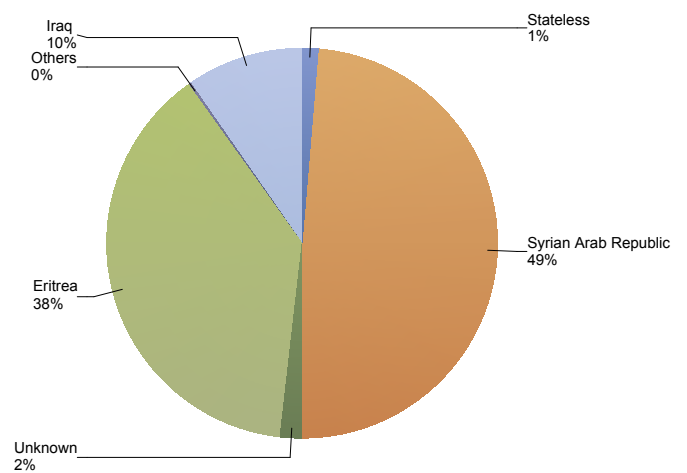

Influx of asylum relocation in The Netherlands (Council decision 2015/1523 and Council decision 2015/1601)
Source: METIS

Top 10 asylum relocation influx in The Netherlands

Total 2017	Country of citizenship	2017												2018		Last 12 months	Perc
		Feb	Mar	Apr	May	Jun	Jul	Aug	Sep	Oct	Nov	Dec	Total	Jan	Total		
756	Syrian Arab Republic	71	101	89	82	80	92	20	72	25	21	6	659	*	*	659	49%
495	Eritrea	46	49	43	47	50	50	*	81	*	80	*	452	67	67	519	38%
125	Iraq	5	*	7	*	*	*	78	16	*	13	*	125	6	6	131	10%
31	Unknown	*	*	*	*	13	*	*	*	*	*	*	25	*	*	25	2%
18	Stateless	*	*	*	*	5	*	6	*	*	*	*	18	*	*	18	1%
*	Palestinian Territory, Occupied	*	*	*	*	*	*	*	*	*	*	*	*	*	*	*	*
*	Sudan	*	*	*	*	*	*	*	*	*	*	*	*	*	*	*	*
31	Others	*	*	*	*	*	*	*	*	*	*	*	*	*	*	*	*
1,459	Total	122	153	139	132	148	148	106	178	33	115	8	1,282	73	73	1,355	100%

* To conceal the lowest figures, all values between 0 and 4 are replaced by asterisk.

Top asylum relocation influx in The Netherlands
January 2018

	Country of citizenship		%
1	Eritrea	67	92%
2	Iraq	6	8%
Total January 2018		73	100%

Top nationalities asylum relocation influx in the last twelve months
Period: Feb 2017 - Jan 2018
Number of first asylum applications: 1.355