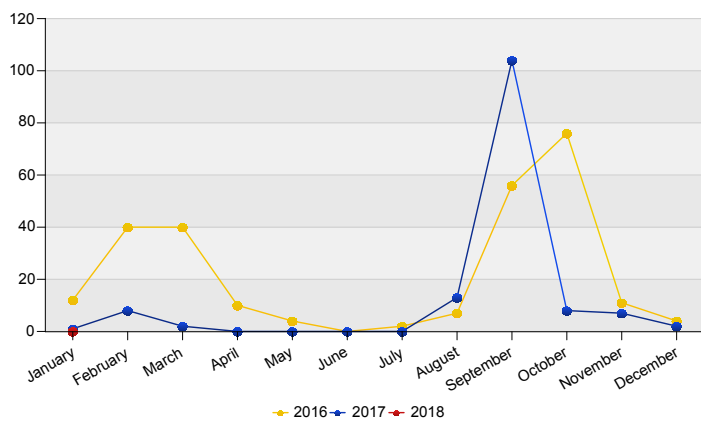

Top nationalities asylum relocation influx in the last twelve months
Period: Feb 2017 - Jan 2018
Number of first asylum applications: 1.355

Asylum relocation influx in The Netherlands

Cumulative development of asylum relocation influx in The Netherlands

Influx of asylum resettlement in The Netherlands (with the exception of 1:1 resettlement Turkey)
Source: METIS

Top 10 asylum resettlement influx in the Netherlands

Total 2017	Country of citizenship	2017												2018		Last 12 months	Perc	
		Feb	Mar	Apr	May	Jun	Jul	Aug	Sep	Oct	Nov	Dec	Total	Jan	Total			
87	Syrian Arab Republic	*	*	*	*	*	*	*	69	6	*	*	*	86	*	*	86	60%
34	Unknown	*	*	*	*	*	*	*	30	*	*	*	*	34	*	*	34	24%
6	Eritrea	*	*	*	*	*	*	*	*	*	*	*	*	6	*	*	6	4%
6	Iraq	*	*	*	*	*	*	5	*	*	*	*	*	6	*	*	6	4%
5	Central African Republic	*	*	*	*	*	*	5	*	*	*	*	*	5	*	*	5	3%
*	Iran (Islamic Republic of)	*	*	*	*	*	*	*	*	*	*	*	*	*	*	*	*	*
*	Congo, the Democratic Republic of the	*	*	*	*	*	*	*	*	*	*	*	*	*	*	*	*	*
*	Ethiopia	*	*	*	*	*	*	*	*	*	*	*	*	*	*	*	*	*
*	Lebanon	*	*	*	*	*	*	*	*	*	*	*	*	*	*	*	*	*
*	Uganda	*	*	*	*	*	*	*	*	*	*	*	*	*	*	*	*	*
145	Total	8	*	*	*	*	*	13	104	8	7	*	144	*	*	144	100%	

* To conceal the lowest figures, all values between 0 and 4 are replaced by asterisk.

Top asylum resettlement influx in The Netherlands
January 2018

Geen gegevens beschikbaar

Top nationalities asylum resettlement influx in the last twelve months
Period: Feb 2017 - Jan 2018
Number of first asylum applications: 144

Asylum resettlement influx in The Netherlands

Cumulative development of asylum resettlement influx in The Netherlands

Influx of asylum resettlement Turkey 1 on 1 in The Netherlands (EU-Turkey Statement of 18 March 2016)