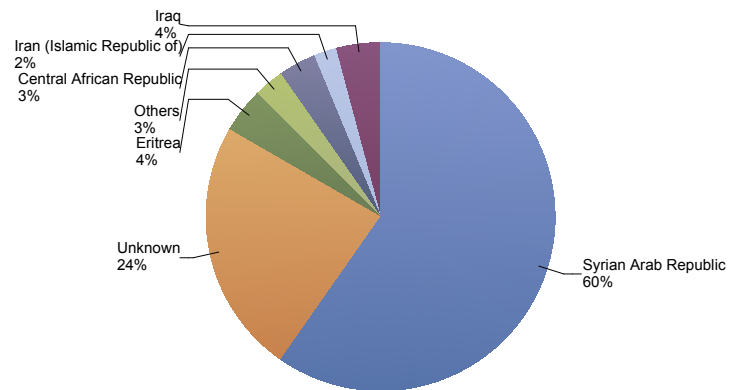

Top nationalities asylum relocation influx in the last twelve months
Period: Feb 2017 - Jan 2018
Number of first asylum applications: 1.355

Asylum relocation influx in The Netherlands

Cumulative development of asylum relocation influx in The Netherlands

Influx of asylum resettlement in The Netherlands (with the exception of 1:1 resettlement Turkey)
Source: METIS

Top 10 asylum resettlement influx in the Netherlands

Total 2017	Country of citizenship	2017												2018		Last 12 months	Perc	
		Feb	Mar	Apr	May	Jun	Jul	Aug	Sep	Oct	Nov	Dec	Total	Jan	Total			
87	Syrian Arab Republic	*	*	*	*	*	*	*	69	6	*	*	*	86	*	*	86	60%
34	Unknown	*	*	*	*	*	*	*	30	*	*	*	*	34	*	*	34	24%
6	Eritrea	*	*	*	*	*	*	*	*	*	*	*	*	6	*	*	6	4%
6	Iraq	*	*	*	*	*	*	5	*	*	*	*	*	6	*	*	6	4%
5	Central African Republic	*	*	*	*	*	*	5	*	*	*	*	*	5	*	*	5	3%
*	Iran (Islamic Republic of)	*	*	*	*	*	*	*	*	*	*	*	*	*	*	*	*	*
*	Congo, the Democratic Republic of the	*	*	*	*	*	*	*	*	*	*	*	*	*	*	*	*	*
*	Ethiopia	*	*	*	*	*	*	*	*	*	*	*	*	*	*	*	*	*
*	Lebanon	*	*	*	*	*	*	*	*	*	*	*	*	*	*	*	*	*
*	Uganda	*	*	*	*	*	*	*	*	*	*	*	*	*	*	*	*	*
145	Total	8	*	*	*	*	*	13	104	8	7	*	144	*	*	144	100%	

* To conceal the lowest figures, all values between 0 and 4 are replaced by asterisk.

Top asylum resettlement influx in The Netherlands
January 2018

Geen gegevens beschikbaar

Top nationalities asylum resettlement influx in the last twelve months
Period: Feb 2017 - Jan 2018
Number of first asylum applications: 144