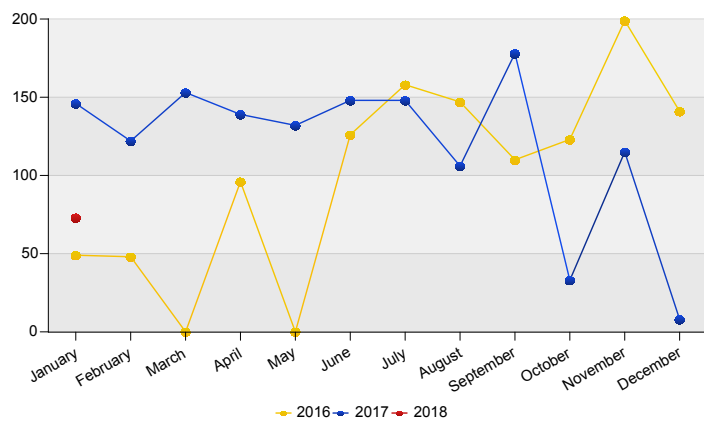

Top 10 asylum relocation influx in The Netherlands

Total 2017	Country of citizenship	2017												2018		Last 12 months	Perc
		Feb	Mar	Apr	May	Jun	Jul	Aug	Sep	Oct	Nov	Dec	Total	Jan	Total		
756	Syrian Arab Republic	71	101	89	82	80	92	20	72	25	21	6	659	*	*	659	49%
495	Eritrea	46	49	43	47	50	50	*	81	*	80	*	452	67	67	519	38%
125	Iraq	5	*	7	*	*	*	78	16	*	13	*	125	6	6	131	10%
31	Unknown	*	*	*	*	13	*	*	*	*	*	*	25	*	*	25	2%
18	Stateless	*	*	*	*	5	*	6	*	*	*	*	18	*	*	18	1%
*	Palestinian Territory, Occupied	*	*	*	*	*	*	*	*	*	*	*	*	*	*	*	*
*	Sudan	*	*	*	*	*	*	*	*	*	*	*	*	*	*	*	*
31	Others	*	*	*	*	*	*	*	*	*	*	*	*	*	*	*	*
1,459	Total	122	153	139	132	148	148	106	178	33	115	8	1,282	73	73	1,355	100%

* To conceal the lowest figures, all values between 0 and 4 are replaced by asterisk.

Top asylum relocation influx in The Netherlands
January 2018

	Country of citizenship		%
1	Eritrea	67	92%
2	Iraq	6	8%
Total January 2018		73	100%

Top nationalities asylum relocation influx in the last twelve months
Period: Feb 2017 - Jan 2018
Number of first asylum applications: 1.355

Asylum relocation influx in The Netherlands

Cumulative development of asylum relocation influx in The Netherlands