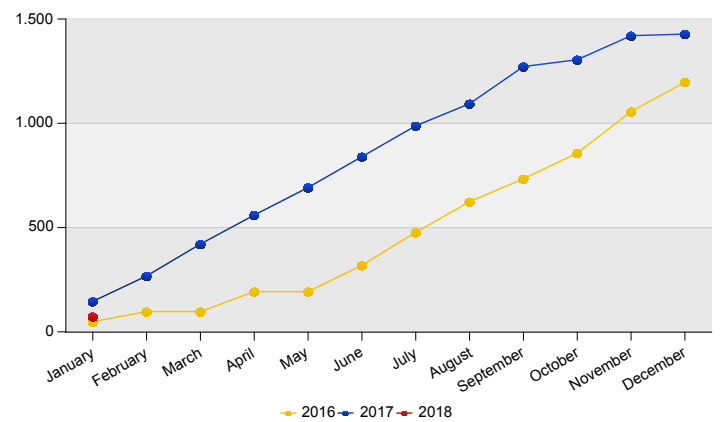

Top 10 asylum relocation influx in The Netherlands

Total 2017	Country of citizenship	2017												2018		Last 12 months	Perc
		Feb	Mar	Apr	May	Jun	Jul	Aug	Sep	Oct	Nov	Dec	Total	Jan	Total		
756	Syrian Arab Republic	71	101	89	82	80	92	20	72	25	21	6	659	*	*	659	49%
495	Eritrea	46	49	43	47	50	50	*	81	*	80	*	452	67	67	519	38%
125	Iraq	5	*	7	*	*	*	78	16	*	13	*	125	6	6	131	10%
31	Unknown	*	*	*	*	13	*	*	*	*	*	*	25	*	*	25	2%
18	Stateless	*	*	*	*	5	*	6	*	*	*	*	18	*	*	18	1%
*	Palestinian Territory, Occupied	*	*	*	*	*	*	*	*	*	*	*	*	*	*	*	*
*	Sudan	*	*	*	*	*	*	*	*	*	*	*	*	*	*	*	*
31	Others	*	*	*	*	*	*	*	*	*	*	*	*	*	*	*	*
1,459	Total	122	153	139	132	148	148	106	178	33	115	8	1,282	73	73	1,355	100%

* To conceal the lowest figures, all values between 0 and 4 are replaced by asterisk.

Top asylum relocation influx in The Netherlands
January 2018

	Country of citizenship		%
1	Eritrea	67	92%
2	Iraq	6	8%
Total January 2018		73	100%

Top nationalities asylum relocation influx in the last twelve months
Period: Feb 2017 - Jan 2018
Number of first asylum applications: 1.355

Asylum relocation influx in The Netherlands

Cumulative development of asylum relocation influx in The Netherlands