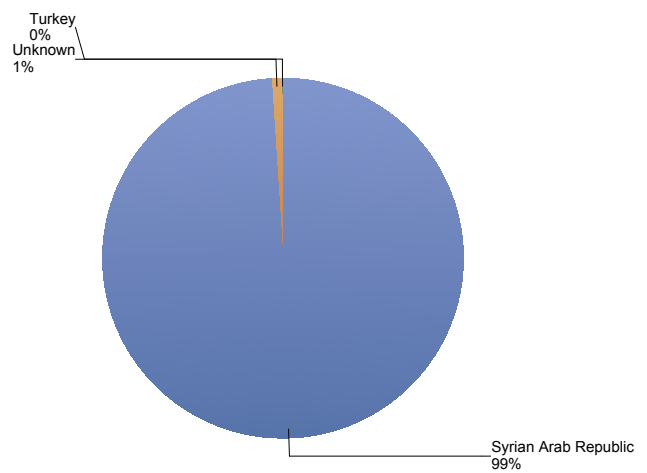

Source: METIS

Top 10 asylum resettlement Turkey 1 on 1 influx in The Netherlands

Total 2017	Country of citizenship	2017												2018		Last 12 months	Perc
		Feb	Mar	Apr	May	Jun	Jul	Aug	Sep	Oct	Nov	Dec	Total	Jan	Total		
2,102	Syrian Arab Republic	117	174	210	236	223	102	304	329	209	103	*	2,007	8	8	2,015	99%
22	Unknown	*	*	*	12	*	*	*	*	*	*	*	19	*	*	19	1%
*	Turkey	*	*	*	*	*	*	*	*	*	*	*	*	*	*	*	*
2,126	Total	118	176	211	248	225	103	304	330	209	104	*	2,028	8	8	2,036	100%

* To conceal the lowest figures, all values between 0 and 4 are replaced by asterisk.

Top asylum resettlement Turkey 1 on 1 influx in The Netherlands January 2018

Country of citizenship		%
1 Syrian Arab Republic	8	100%
Total January 2018	8	100%

Top nationalities asylum resettlement Turkey 1 on 1 influx in the last twelve months

Period: Feb 2017 - Jan 2018

Number of first asylum applications: 2.036

Asylum resettlement Turkey 1 on 1 influx in The Netherlands