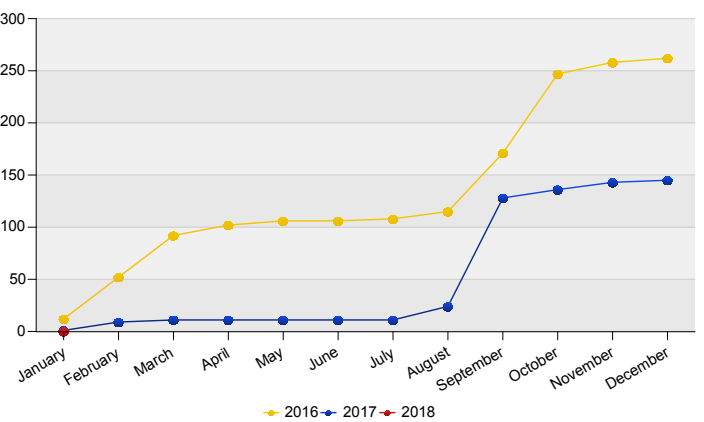

Top nationalities asylum relocation influx in the last twelve months
Period: Feb 2017 - Jan 2018
Number of first asylum applications: 1.355

Asylum relocation influx in The Netherlands

Cumulative development of asylum relocation influx in The Netherlands

Influx of asylum resettlement in The Netherlands (with the exception of 1:1 resettlement Turkey)
Source: METIS

Top 10 asylum resettlement influx in the Netherlands

Total 2017	Country of citizenship	2017												2018		Last 12 months	Perc	
		Feb	Mar	Apr	May	Jun	Jul	Aug	Sep	Oct	Nov	Dec	Total	Jan	Total			
87	Syrian Arab Republic	*	*	*	*	*	*	*	69	6	*	*	*	86	*	*	86	60%
34	Unknown	*	*	*	*	*	*	*	30	*	*	*	*	34	*	*	34	24%
6	Eritrea	*	*	*	*	*	*	*	*	*	*	*	*	6	*	*	6	4%
6	Iraq	*	*	*	*	*	*	5	*	*	*	*	*	6	*	*	6	4%
5	Central African Republic	*	*	*	*	*	*	5	*	*	*	*	*	5	*	*	5	3%
*	Iran (Islamic Republic of)	*	*	*	*	*	*	*	*	*	*	*	*	*	*	*	*	*
*	Congo, the Democratic Republic of the	*	*	*	*	*	*	*	*	*	*	*	*	*	*	*	*	*
*	Ethiopia	*	*	*	*	*	*	*	*	*	*	*	*	*	*	*	*	*
*	Lebanon	*	*	*	*	*	*	*	*	*	*	*	*	*	*	*	*	*
*	Uganda	*	*	*	*	*	*	*	*	*	*	*	*	*	*	*	*	*
145	Total	8	*	*	*	*	*	13	104	8	7	*	144	*	*	144	100%	

* To conceal the lowest figures, all values between 0 and 4 are replaced by asterisk.

Top asylum resettlement influx in The Netherlands
January 2018

Geen gegevens beschikbaar

Top nationalities asylum resettlement influx in the last twelve months
Period: Feb 2017 - Jan 2018
Number of first asylum applications: 144

Asylum resettlement influx in The Netherlands

Cumulative development of asylum resettlement influx in The Netherlands

Influx of asylum resettlement Turkey 1 on 1 in The Netherlands (EU-Turkey Statement of 18 March 2016)