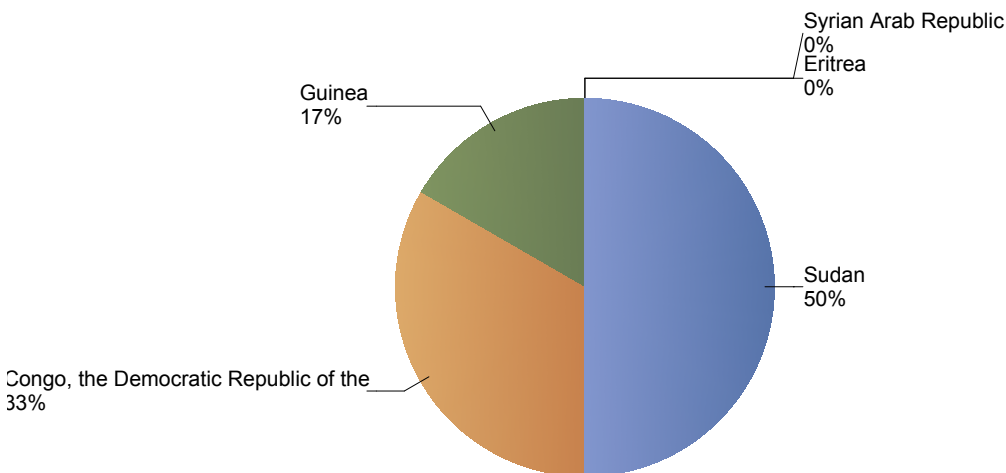

Influx of asylum relocation in The Netherlands

Source: METiS

Total asylum relocation influx in The Netherlands

Current calendar year:

Country of citizenship	2019			
	Jan	Feb	Total	Perc
Sudan	*	*	*	50%
Congo, the Democratic Republic of the	*	*	*	33%
Guinea	*	*	*	17%
Syrian Arab Republic	*	*	*	0%
Eritrea	*	*	*	0%
Total	6	*	6	100%

Previous calendar year:

Country of citizenship	2018	Perc
Eritrea	127	80%
Sudan	19	12%
Iraq	6	4%
Syrian Arab Republic	6	4%
Unknown	*	1%
Total	159	100%

* To conceal the lowest figures, all values between 0 and 4 are replaced by asterisks.

** In September 2015 the Council of the European Union has taken two consecutive decisions to provide (temporary) support to Italy and Greece by relocating asylum applicants to other Member States of the EU. These decisions were valid for a period of two years.

There is no influx in Februari.

Total asylum relocation influx in the current year

Period: 2019

Number of first asylum applications: 6