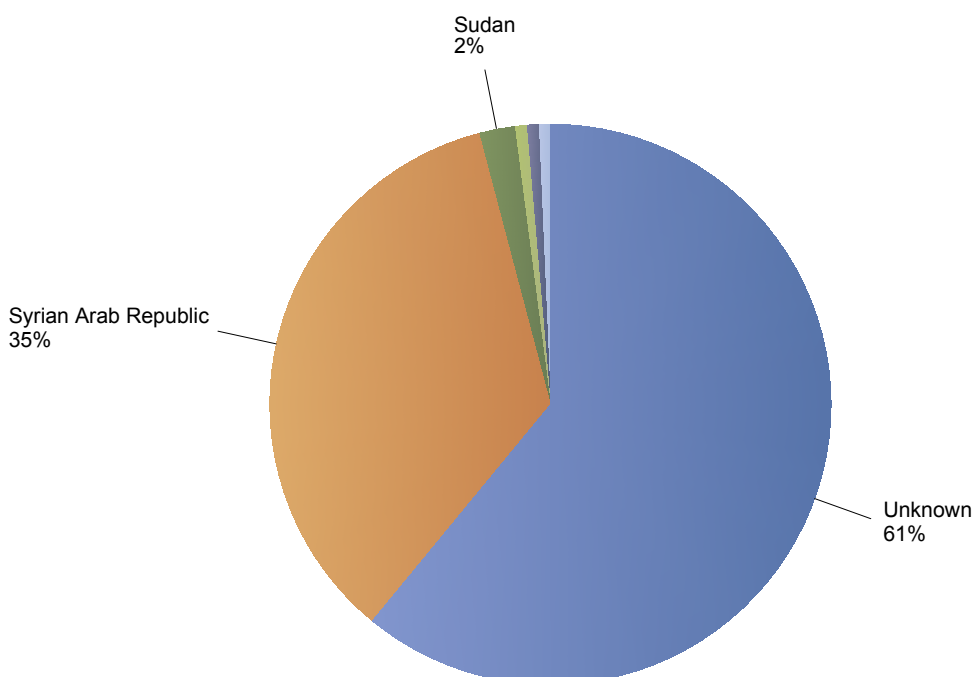

There is no influx in Februari.

Total asylum relocation influx in the current year

Period: 2019

Number of first asylum applications: 6

Influx of asylum resettlement in The Netherlands (with the exception of 1:1 resettlement Turkey)

Source: METiS

Total resettlement influx in The Netherlands

Current calendar year:

Country of citizenship	2019			
	Jan	Feb	Total	Perc
Unknown	*	87	89	61%
Syrian Arab Republic	*	51	51	35%
Sudan	*	*	*	2%
Pakistan	*	*	*	1%
Jamaica	*	*	*	1%
Eritrea	*	*	*	1%
Congo, the Republic of the	*	*	*	0%
Congo, the Democratic Republic of the	*	*	*	0%
South Sudan	*	*	*	0%
Total	7	139	146	100%

* To conceal the lowest figures, all values between 0 and 4 are replaced by asterisks.
There is no influx in Febrauri.

Previous calendar year:

Country of citizenship	2018	Perc
Congo, the Republic of the	129	24%
Unknown	123	23%
Syrian Arab Republic	98	19%
Sudan	68	13%
Eritrea	41	8%
South Sudan	22	4%
Somalia	20	4%
Congo, the Democratic Republic of the	16	3%
Iraq	5	1%
Uganda	*	1%
Jamaica	*	0%
Lebanon	*	0%
Total	528	100%

Top nationalities asylum resettlement influx in the current year

Period: 2019

Number of first asylum applications: 146

February 2019

Country of citizenship	Total	Perc
Unknown	87	63%
Syrian Arab Republic	51	37%
Pakistan	*	1%
Congo, the Democratic Republic of the	*	0%
Congo, the Republic of the	*	0%
Sudan	*	0%
Total	139	100%