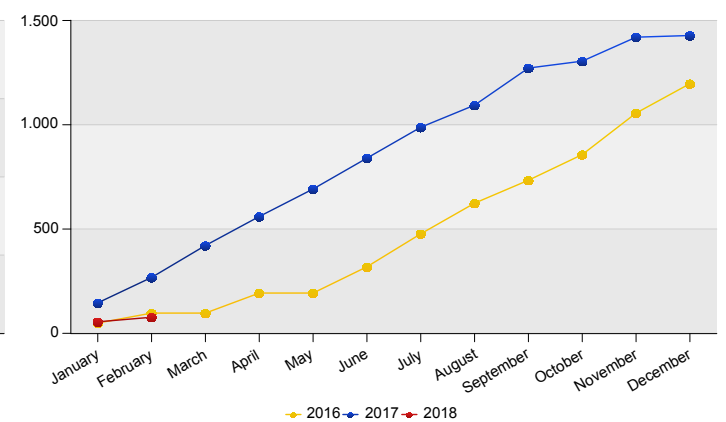

Top 10 asylum relocation influx in The Netherlands

Total 2017	Country of citizenship	2017												2018			Last 12 months	Perc
		Mar	Apr	May	Jun	Jul	Aug	Sep	Oct	Nov	Dec	Total	Jan	Feb	Total			
756	Syrian Arab Republic	101	89	82	80	92	20	72	25	21	6	588	*	*	*	589	48%	
495	Eritrea	49	43	47	50	50	*	81	*	80	*	406	49	21	70	476	38%	
125	Iraq	*	7	*	*	*	78	16	*	13	*	120	6	*	6	126	10%	
31	Unknown	*	*	*	13	*	*	*	*	*	*	25	*	*	*	25	2%	
18	Stateless	*	*	*	5	*	6	*	*	*	*	18	*	*	*	18	1%	
*	Palestinian Territory, Occupied	*	*	*	*	*	*	*	*	*	*	*	*	*	*	*	*	
*	Sudan	*	*	*	*	*	*	*	*	*	*	*	*	*	*	*	*	
*	Others	*	*	*	*	*	*	*	*	*	*	*	*	*	*	*	*	
1,428	Total	153	139	132	148	148	106	178	33	115	8	1,160	55	22	77	1,237	100%	

* To conceal the lowest figures, all values between 0 and 4 are replaced by asterisk.
De IND is adjusting its systems to improve its data quality and remove discrepancies that cause some cases to be inaccurately registered and included in figures of recent versions of this report. This adjustment can result in some inconsistencies between reports. Due to technical capabilities of the system it is not possible to correct for these discrepancies in this report. Changes made in the registration of cases are shown in the next version of this report. To ensure consistency between reports, figures published earlier will not be updated.

Top asylum relocation influx in The Netherlands
February 2018

	Country of citizenship		%
1	Eritrea	21	95%
2	Syrian Arab Republic	*	5%
Total February 2018		22	100%

Top nationalities asylum relocation influx in the last twelve months
Period: Mar 2017 - Feb 2018
Number of first asylum applications: 1.237

Asylum relocation influx in The Netherlands

Cumulative development of asylum relocation influx in The Netherlands

Influx of asylum resettlement in The Netherlands (with the exception of 1:1 resettlement Turkey)
Source: METIS