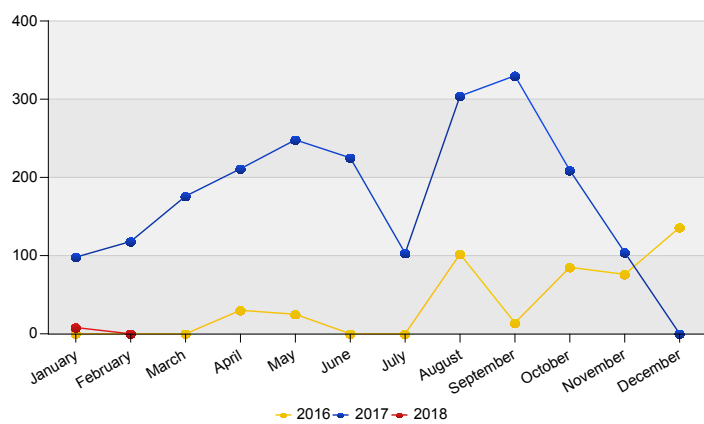

Asylum resettlement Turkey 1 on 1 influx in The Netherlands