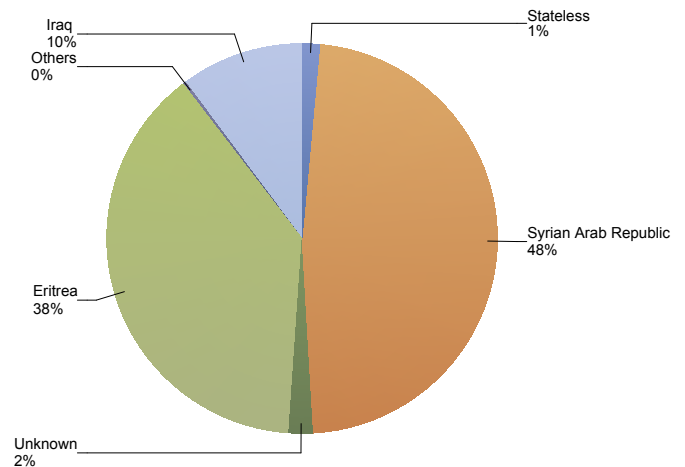

Top 10 asylum relocation influx in The Netherlands

Total 2017	Country of citizenship	2017												2018			Last 12 months	Perc
		Mar	Apr	May	Jun	Jul	Aug	Sep	Oct	Nov	Dec	Total	Jan	Feb	Total			
756	Syrian Arab Republic	101	89	82	80	92	20	72	25	21	6	588	*	*	*	589	48%	
495	Eritrea	49	43	47	50	50	*	81	*	80	*	406	49	21	70	476	38%	
125	Iraq	*	7	*	*	*	78	16	*	13	*	120	6	*	6	126	10%	
31	Unknown	*	*	*	13	*	*	*	*	*	*	25	*	*	*	25	2%	
18	Stateless	*	*	*	5	*	6	*	*	*	*	18	*	*	*	18	1%	
*	Palestinian Territory, Occupied	*	*	*	*	*	*	*	*	*	*	*	*	*	*	*	*	
*	Sudan	*	*	*	*	*	*	*	*	*	*	*	*	*	*	*	*	
*	Others	*	*	*	*	*	*	*	*	*	*	*	*	*	*	*	*	
1,428	Total	153	139	132	148	148	106	178	33	115	8	1,160	55	22	77	1,237	100%	

Top asylum relocation influx in The Netherlands
February 2018

	Country of citizenship		%
1	Eritrea	21	95%
2	Syrian Arab Republic	*	5%
Total February 2018		22	100%

Top nationalities asylum relocation influx in the last twelve months
Period: Mar 2017 - Feb 2018
Number of first asylum applications: 1.237

Period: Mar 2017 - Feb 2018
Number of first asylum applications: 1.918

Asylum resettlement Turkey 1 on 1 influx in The Netherlands

Cumulative development of asylum resettlement Turkey 1 on 1 influx in The Netherlands