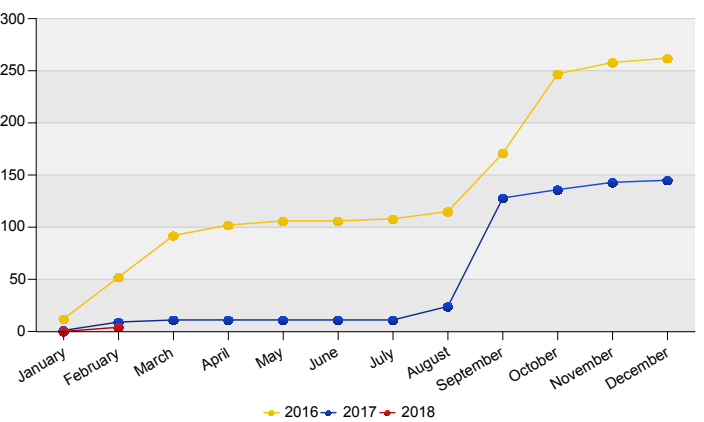

Top asylum relocation influx in The Netherlands
February 2018

	Country of citizenship		%
1	Eritrea	21	95%
2	Syrian Arab Republic	*	5%
Total February 2018		22	100%

Top nationalities asylum relocation influx in the last twelve months
Period: Mar 2017 - Feb 2018
Number of first asylum applications: 1.237

Top 10 asylum resettlement influx in the Netherlands

Total 2017	Country of citizenship	2017												2018			Last 12 months	Perc	
		Mar	Apr	May	Jun	Jul	Aug	Sep	Oct	Nov	Dec	Total	Jan	Feb	Total				
87	Syrian Arab Republic	*	*	*	*	*	*	69	6	*	*	*	*	82	*	*	*	83	59%
34	Unknown	*	*	*	*	*	*	30	*	*	*	*	34	*	*	*	34	24%	
6	Iraq	*	*	*	*	*	*	5	*	*	*	*	6	*	*	*	6	4%	
5	Central African Republic	*	*	*	*	*	5	*	*	*	*	*	5	*	*	*	5	4%	
6	Eritrea	*	*	*	*	*	*	*	*	*	*	*	*	*	*	*	5	4%	
*	Iran (Islamic Republic of)	*	*	*	*	*	*	*	*	*	*	*	*	*	*	*	*	*	
*	Congo, the Democratic Republic of the	*	*	*	*	*	*	*	*	*	*	*	*	*	*	*	*	*	
*	Ethiopia	*	*	*	*	*	*	*	*	*	*	*	*	*	*	*	*	*	
*	Lebanon	*	*	*	*	*	*	*	*	*	*	*	*	*	*	*	*	*	
*	Uganda	*	*	*	*	*	*	*	*	*	*	*	*	*	*	*	*	*	
145	Total	*	*	*	*	*	13	104	8	7	*	*	136	*	*	*	140	100%	

* To conceal the lowest figures, all values between 0 and 4 are replaced by asterisk.

Top asylum resettlement influx in The Netherlands
February 2018

	Country of citizenship	%
1	Eritrea	75%
2	Syrian Arab Republic	25%
Total February 2018		100%

Top nationalities asylum resettlement influx in the last twelve months
Period: Mar 2017 - Feb 2018
Number of first asylum applications: 140

Asylum resettlement influx in The Netherlands

Cumulative development of asylum resettlement influx in The Netherlands