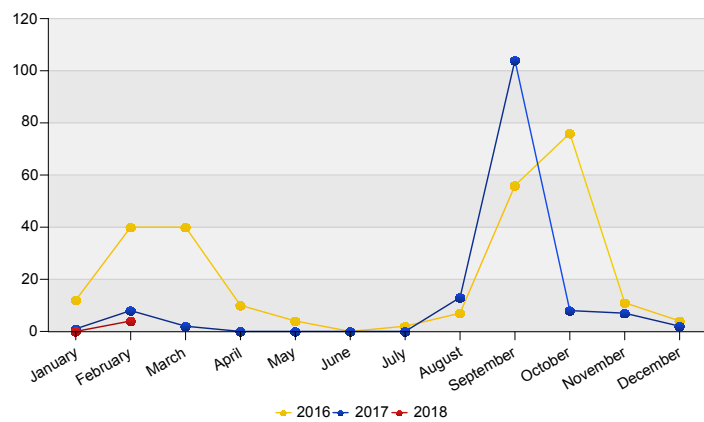

Top asylum relocation influx in The Netherlands
February 2018

	Country of citizenship		%
1	Eritrea	21	95%
2	Syrian Arab Republic	*	5%
Total February 2018		22	100%

Top nationalities asylum relocation influx in the last twelve months
Period: Mar 2017 - Feb 2018
Number of first asylum applications: 1.237

Top 10 asylum resettlement influx in the Netherlands

Total 2017	Country of citizenship	2017												2018			Last 12 months	Perc	
		Mar	Apr	May	Jun	Jul	Aug	Sep	Oct	Nov	Dec	Total	Jan	Feb	Total				
87	Syrian Arab Republic	*	*	*	*	*	*	69	6	*	*	*	*	82	*	*	*	83	59%
34	Unknown	*	*	*	*	*	*	30	*	*	*	*	34	*	*	*	34	24%	
6	Iraq	*	*	*	*	*	*	5	*	*	*	*	6	*	*	*	6	4%	
5	Central African Republic	*	*	*	*	*	5	*	*	*	*	*	5	*	*	*	5	4%	
6	Eritrea	*	*	*	*	*	*	*	*	*	*	*	*	*	*	*	5	4%	
*	Iran (Islamic Republic of)	*	*	*	*	*	*	*	*	*	*	*	*	*	*	*	*	*	
*	Congo, the Democratic Republic of the	*	*	*	*	*	*	*	*	*	*	*	*	*	*	*	*	*	
*	Ethiopia	*	*	*	*	*	*	*	*	*	*	*	*	*	*	*	*	*	
*	Lebanon	*	*	*	*	*	*	*	*	*	*	*	*	*	*	*	*	*	
*	Uganda	*	*	*	*	*	*	*	*	*	*	*	*	*	*	*	*	*	
145	Total	*	*	*	*	*	13	104	8	7	*	*	136	*	*	*	140	100%	

* To conceal the lowest figures, all values between 0 and 4 are replaced by asterisk.

Top asylum resettlement influx in The Netherlands
February 2018

	Country of citizenship	%
1	Eritrea	75%
2	Syrian Arab Republic	25%
Total February 2018		100%

Top nationalities asylum resettlement influx in the last twelve months
Period: Mar 2017 - Feb 2018
Number of first asylum applications: 140

Asylum resettlement influx in The Netherlands

Cumulative development of asylum resettlement influx in The Netherlands