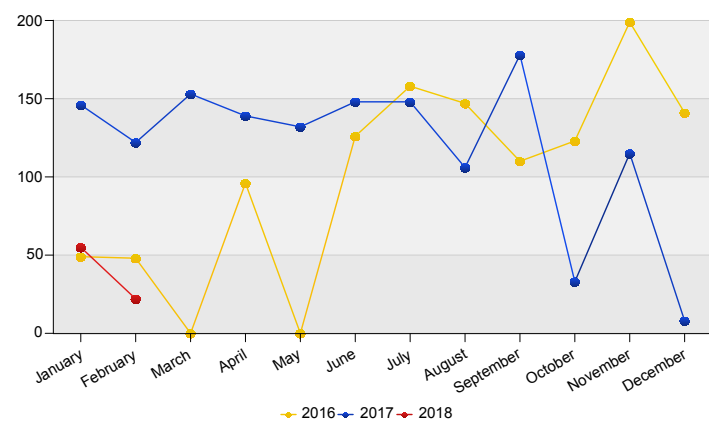

Asylum relocation influx in The Netherlands