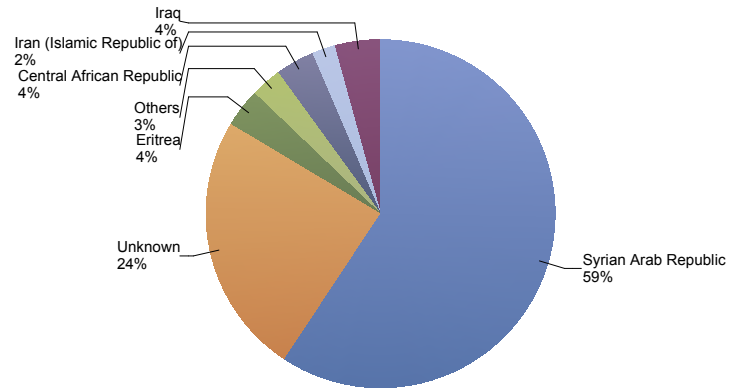

Influx of asylum resettlement in The Netherlands (with the exception of 1:1 resettlement Turkey)
Source: METIS

Top 10 asylum resettlement influx in the Netherlands

Total 2017	Country of citizenship	2017												2018			Last 12 months	Perc	
		Mar	Apr	May	Jun	Jul	Aug	Sep	Oct	Nov	Dec	Total	Jan	Feb	Total				
87	Syrian Arab Republic	*	*	*	*	*	*	69	6	*	*	*	*	82	*	*	*	83	59%
34	Unknown	*	*	*	*	*	*	30	*	*	*	*	34	*	*	*	34	24%	
6	Iraq	*	*	*	*	*	*	5	*	*	*	*	6	*	*	*	6	4%	
5	Central African Republic	*	*	*	*	*	5	*	*	*	*	*	5	*	*	*	5	4%	
6	Eritrea	*	*	*	*	*	*	*	*	*	*	*	*	*	*	*	5	4%	
*	Iran (Islamic Republic of)	*	*	*	*	*	*	*	*	*	*	*	*	*	*	*	*	*	
*	Congo, the Democratic Republic of the	*	*	*	*	*	*	*	*	*	*	*	*	*	*	*	*	*	
*	Ethiopia	*	*	*	*	*	*	*	*	*	*	*	*	*	*	*	*	*	
*	Lebanon	*	*	*	*	*	*	*	*	*	*	*	*	*	*	*	*	*	
*	Uganda	*	*	*	*	*	*	*	*	*	*	*	*	*	*	*	*	*	
145	Total	*	*	*	*	*	13	104	8	7	*	*	136	*	*	*	140	100%	

* To conceal the lowest figures, all values between 0 and 4 are replaced by asterisk.

Top asylum resettlement influx in The Netherlands
February 2018

	Country of citizenship	%
1	Eritrea	75%
2	Syrian Arab Republic	25%
Total February 2018		100%

Top nationalities asylum resettlement influx in the last twelve months
Period: Mar 2017 - Feb 2018
Number of first asylum applications: 140