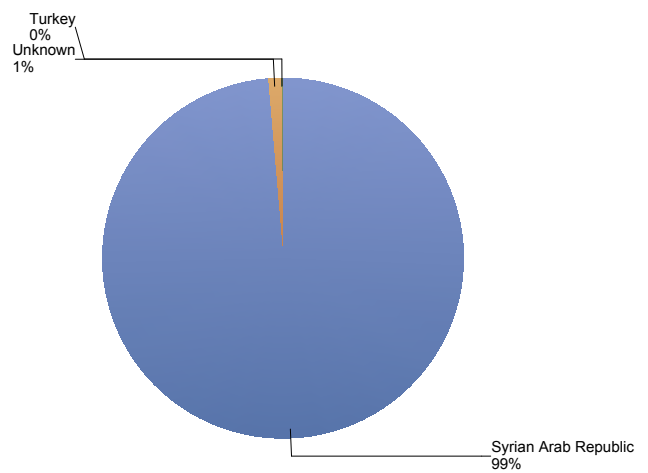

Top nationalities asylum resettlement influx in the last twelve months
Period: Oct 2016 - Sep 2017
Number of first asylum applications: 226

Asylum resettlement influx in The Netherlands

Cumulative development of asylum resettlement influx in The Netherlands

* To conceal the lowest figures, all values between 0 and 4 are replaced by asterisk.

Top asylum resettlement Turkey 1 on 1 influx in The Netherlands September 2017

	Country of citizenship		%
1	Syrian Arab Republic	331	99%
2	Unknown	*	1%
Total September 2017		333	100%

Top nationalities asylum resettlement Turkey 1 on 1 influx in the last twelve months

Period: Oct 2016 - Sep 2017

Number of first asylum applications: 2,128

Asylum resettlement Turkey 1 on 1 influx in The Netherlands