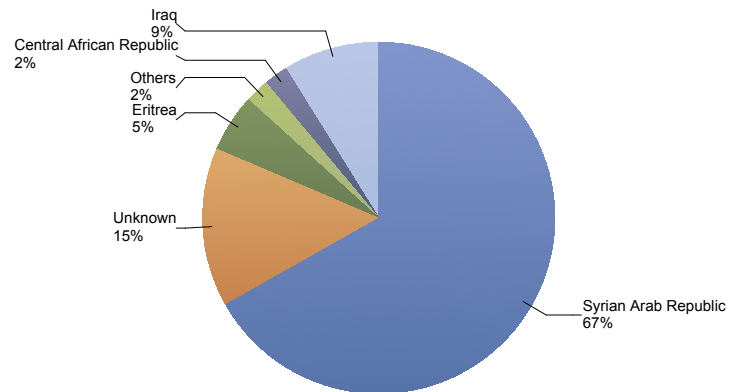

Influx of asylum resettlement in The Netherlands (with the exception of 1:1 resettlement Turkey)
Source: METIS

Top 10 asylum resettlement influx in the Netherlands

Total 2016	Country of citizenship	2016				2017										Last 12 months	Perc	
		Oct	Nov	Dec	Total	Jan	Feb	Mar	Apr	May	Jun	Jul	Aug	Sep	Total			
144	Syrian Arab Republic	62	9	*	71	*	*	*	*	*	*	*	*	*	71	80	151	67%
9	Unknown	*	*	*	*	*	*	*	*	*	*	*	*	*	30	32	33	15%
14	Iraq	13	*	*	14	*	*	*	*	*	*	*	*	5	6	20	9%	
7	Eritrea	*	*	*	*	*	*	*	*	*	*	*	*	5	9	12	5%	
*	Central African Republic	*	*	*	*	*	*	*	*	*	*	*	*	5	5	5	2%	
*	Pakistan	*	*	*	*	*	*	*	*	*	*	*	*	*	*	*	*	*
*	Iran (Islamic Republic of)	*	*	*	*	*	*	*	*	*	*	*	*	*	*	*	*	*
37	Ethiopia	*	*	*	*	*	*	*	*	*	*	*	*	*	*	*	*	*
44	Others	*	*	*	*	*	*	*	*	*	*	*	*	*	*	*	*	*
262	Total	76	11	*	91	*	8	*	*	*	*	*	*	13	111	135	226	100%

* To conceal the lowest figures, all values between 0 and 4 are replaced by asterisk.

Top asylum resettlement influx in The Netherlands
September 2017

Country of citizenship			%
1	Syrian Arab Republic	71	64%
2	Unknown	30	27%
3	Eritrea	5	5%
4	Iraq	5	5%
Total September 2017		111	100%

Top nationalities asylum resettlement influx in the last twelve months
Period: Oct 2016 - Sep 2017
Number of first asylum applications: 226