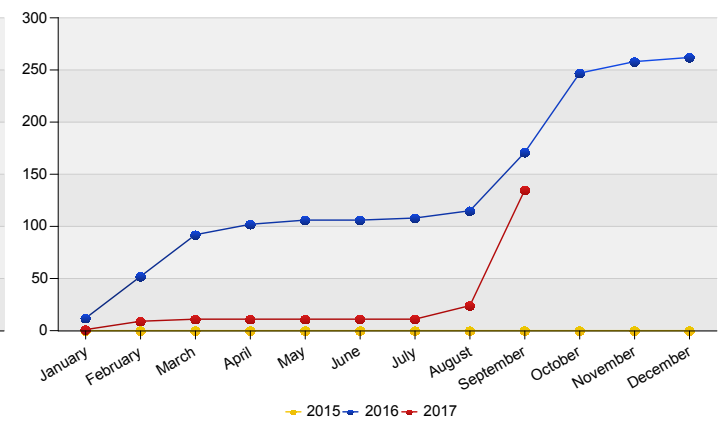

Top nationalities asylum relocation influx in the last twelve months
Period: Oct 2016 - Sep 2017
Number of first asylum applications: 1,724

Asylum relocation influx in The Netherlands

Cumulative development of asylum relocation influx in The Netherlands

Influx of asylum resettlement in The Netherlands (with the exception of 1:1 resettlement Turkey)
Source: METIS

Top 10 asylum resettlement influx in the Netherlands

Total 2016	Country of citizenship	2016				2017										Last 12 months	Perc	
		Oct	Nov	Dec	Total	Jan	Feb	Mar	Apr	May	Jun	Jul	Aug	Sep	Total			
144	Syrian Arab Republic	62	9	*	71	*	*	*	*	*	*	*	*	*	71	80	151	67%
9	Unknown	*	*	*	*	*	*	*	*	*	*	*	*	*	30	32	33	15%
14	Iraq	13	*	*	14	*	*	*	*	*	*	*	*	5	6	20	9%	
7	Eritrea	*	*	*	*	*	*	*	*	*	*	*	*	5	9	12	5%	
*	Central African Republic	*	*	*	*	*	*	*	*	*	*	*	*	5	5	5	2%	
*	Pakistan	*	*	*	*	*	*	*	*	*	*	*	*	*	*	*	*	*
*	Iran (Islamic Republic of)	*	*	*	*	*	*	*	*	*	*	*	*	*	*	*	*	*
37	Ethiopia	*	*	*	*	*	*	*	*	*	*	*	*	*	*	*	*	*
44	Others	*	*	*	*	*	*	*	*	*	*	*	*	*	*	*	*	*
262	Total	76	11	*	91	*	8	*	*	*	*	*	*	13	111	135	226	100%

* To conceal the lowest figures, all values between 0 and 4 are replaced by asterisk.

Top asylum resettlement influx in The Netherlands
September 2017

Country of citizenship			%
1	Syrian Arab Republic	71	64%
2	Unknown	30	27%
3	Eritrea	5	5%
4	Iraq	5	5%
Total September 2017		111	100%

Top nationalities asylum resettlement influx in the last twelve months
Period: Oct 2016 - Sep 2017
Number of first asylum applications: 226

Asylum resettlement influx in The Netherlands

Cumulative development of asylum resettlement influx in The Netherlands