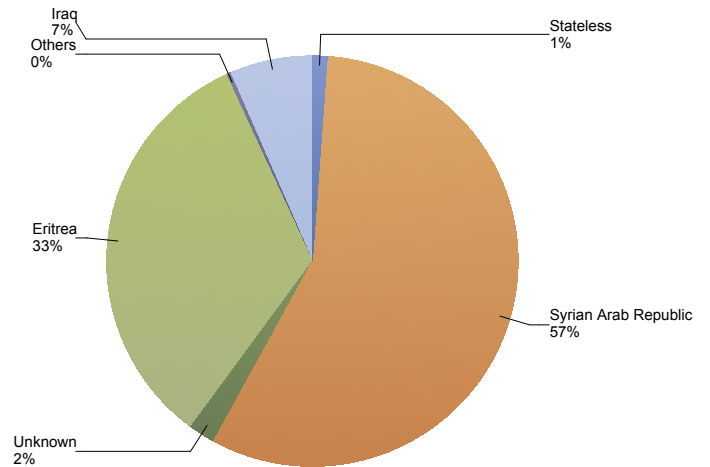

Top 10 asylum relocation influx in The Netherlands

Total 2016	Country of citizenship	2016				2017										Last 12 months	Perc
		Oct	Nov	Dec	Total	Jan	Feb	Mar	Apr	May	Jun	Jul	Aug	Sep	Total		
703	Syrian Arab Republic	75	103	100	278	97	71	102	89	82	80	92	20	69	702	980	57%
367	Eritrea	45	88	36	169	43	46	49	44	47	50	50	*	69	400	569	33%
74	Iraq	*	*	*	5	*	5	*	7	*	*	*	78	16	108	113	7%
30	Unknown	*	*	*	7	6	*	*	*	*	13	*	*	5	29	36	2%
11	Stateless	*	*	*	*	*	*	*	*	*	5	*	6	*	18	20	1%
9	Palestinian Territory, Occupied	*	*	*	*	*	*	*	*	*	*	*	*	*	*	*	*
*	Sudan	*	*	*	*	*	*	*	*	*	*	*	*	*	*	*	*
*	Others	*	*	*	*	*	*	*	*	*	*	*	*	*	*	*	*
1,197	Total	123	199	141	463	146	122	154	140	132	148	148	106	165	1,261	1,724	100%

* To conceal the lowest figures, all values between 0 and 4 are replaced by asterisk.

Top asylum relocation influx in The Netherlands
September 2017

	Country of citizenship		%
1	Eritrea	69	42%
2	Syrian Arab Republic	69	42%
3	Iraq	16	10%
4	Unknown	5	3%
5	Stateless	*	2%
6	Palestinian Territory, Occupied	*	1%
	Others	*	0%
Total September 2017		165	100%

Top nationalities asylum relocation influx in the last twelve months
Period: Oct 2016 - Sep 2017
Number of first asylum applications: 1,724

Asylum relocation influx in The Netherlands

Cumulative development of asylum relocation influx in The Netherlands

Top nationalities asylum resettlement Turkey 1 on 1 influx in the last twelve months

Period: Oct 2016 - Sep 2017

Number of first asylum applications: 2,128

Asylum resettlement Turkey 1 on 1 influx in The Netherlands