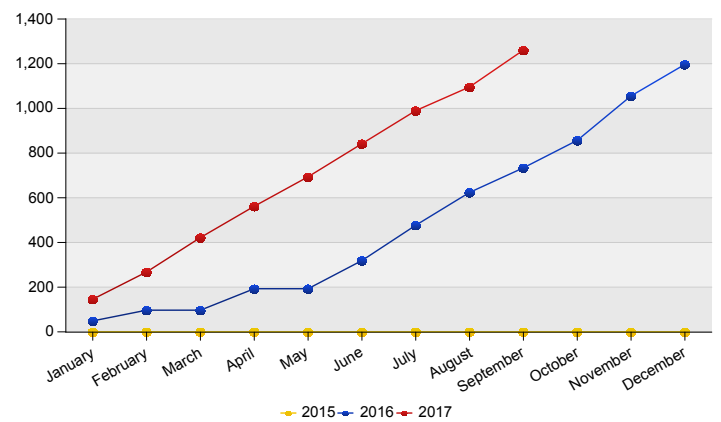

Top 10 asylum relocation influx in The Netherlands

Total 2016	Country of citizenship	2016				2017										Last 12 months	Perc
		Oct	Nov	Dec	Total	Jan	Feb	Mar	Apr	May	Jun	Jul	Aug	Sep	Total		
703	Syrian Arab Republic	75	103	100	278	97	71	102	89	82	80	92	20	69	702	980	57%
367	Eritrea	45	88	36	169	43	46	49	44	47	50	50	*	69	400	569	33%
74	Iraq	*	*	*	5	*	5	*	7	*	*	*	78	16	108	113	7%
30	Unknown	*	*	*	7	6	*	*	*	*	13	*	*	5	29	36	2%
11	Stateless	*	*	*	*	*	*	*	*	*	5	*	6	*	18	20	1%
9	Palestinian Territory, Occupied	*	*	*	*	*	*	*	*	*	*	*	*	*	*	*	*
*	Sudan	*	*	*	*	*	*	*	*	*	*	*	*	*	*	*	*
*	Others	*	*	*	*	*	*	*	*	*	*	*	*	*	*	*	*
1,197	Total	123	199	141	463	146	122	154	140	132	148	148	106	165	1,261	1,724	100%

* To conceal the lowest figures, all values between 0 and 4 are replaced by asterisk.

Top asylum relocation influx in The Netherlands
September 2017

	Country of citizenship		%
1	Eritrea	69	42%
2	Syrian Arab Republic	69	42%
3	Iraq	16	10%
4	Unknown	5	3%
5	Stateless	*	2%
6	Palestinian Territory, Occupied	*	1%
	Others	*	0%
Total September 2017		165	100%

Top nationalities asylum relocation influx in the last twelve months
Period: Oct 2016 - Sep 2017
Number of first asylum applications: 1,724

Asylum relocation influx in The Netherlands

Cumulative development of asylum relocation influx in The Netherlands