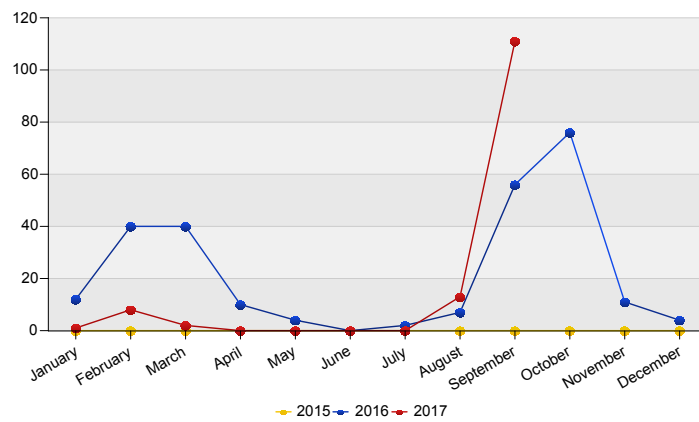

Top nationalities asylum relocation influx in the last twelve months
Period: Oct 2016 - Sep 2017
Number of first asylum applications: 1,724

Asylum relocation influx in The Netherlands

Cumulative development of asylum relocation influx in The Netherlands

Influx of asylum resettlement in The Netherlands (with the exception of 1:1 resettlement Turkey)
Source: METIS

Top 10 asylum resettlement influx in the Netherlands

Total 2016	Country of citizenship	2016				2017										Last 12 months	Perc	
		Oct	Nov	Dec	Total	Jan	Feb	Mar	Apr	May	Jun	Jul	Aug	Sep	Total			
144	Syrian Arab Republic	62	9	*	71	*	*	*	*	*	*	*	*	*	71	80	151	67%
9	Unknown	*	*	*	*	*	*	*	*	*	*	*	*	*	30	32	33	15%
14	Iraq	13	*	*	14	*	*	*	*	*	*	*	*	5	6	20	9%	
7	Eritrea	*	*	*	*	*	*	*	*	*	*	*	*	5	9	12	5%	
*	Central African Republic	*	*	*	*	*	*	*	*	*	*	*	*	5	5	5	2%	
*	Pakistan	*	*	*	*	*	*	*	*	*	*	*	*	*	*	*	*	*
*	Iran (Islamic Republic of)	*	*	*	*	*	*	*	*	*	*	*	*	*	*	*	*	*
37	Ethiopia	*	*	*	*	*	*	*	*	*	*	*	*	*	*	*	*	*
44	Others	*	*	*	*	*	*	*	*	*	*	*	*	*	*	*	*	*
262	Total	76	11	*	91	*	8	*	*	*	*	*	*	13	111	135	226	100%

* To conceal the lowest figures, all values between 0 and 4 are replaced by asterisk.

Top asylum resettlement influx in The Netherlands
September 2017

Country of citizenship			%
1	Syrian Arab Republic	71	64%
2	Unknown	30	27%
3	Eritrea	5	5%
4	Iraq	5	5%
Total September 2017		111	100%

Top nationalities asylum resettlement influx in the last twelve months
Period: Oct 2016 - Sep 2017
Number of first asylum applications: 226

Asylum resettlement influx in The Netherlands

Cumulative development of asylum resettlement influx in The Netherlands