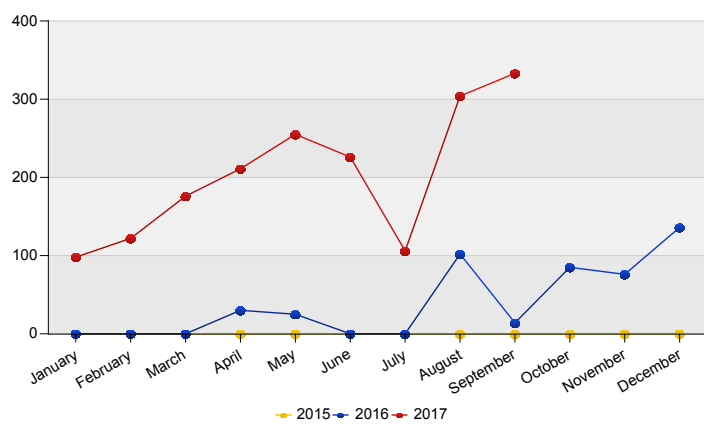

Top nationalities asylum resettlement influx in the last twelve months
Period: Oct 2016 - Sep 2017
Number of first asylum applications: 226

Asylum resettlement influx in The Netherlands

Cumulative development of asylum resettlement influx in The Netherlands

Influx of asylum resettlement Turkey 1 on 1 in The Netherlands (EU-Turkey Statement of 18 March 2016)

Source: METIS

Top 10 asylum resettlement Turkey 1 on 1 influx in The Netherlands

Total 2016	Country of citizenship	2016				2017										Last 12 months	Perc
		Oct	Nov	Dec	Total	Jan	Feb	Mar	Apr	May	Jun	Jul	Aug	Sep	Total		
462	Syrian Arab Republic	82	75	135	292	95	121	174	210	243	224	105	304	331	1,807	2,099	99%
*	Unknown	*	*	*	*	*	*	*	*	12	*	*	*	*	22	25	1%
*	Turkey	*	*	*	*	*	*	*	*	*	*	*	*	*	*	*	*
468	Total	85	76	136	297	98	122	176	211	255	226	106	304	333	1,831	2,128	100%

* To conceal the lowest figures, all values between 0 and 4 are replaced by asterisk.

Top asylum resettlement Turkey 1 on 1 influx in The Netherlands September 2017

	Country of citizenship		%
1	Syrian Arab Republic	331	99%
2	Unknown	*	1%
Total September 2017		333	100%

Top nationalities asylum resettlement Turkey 1 on 1 influx in the last twelve months

Period: Oct 2016 - Sep 2017

Number of first asylum applications: 2,128

Asylum resettlement Turkey 1 on 1 influx in The Netherlands