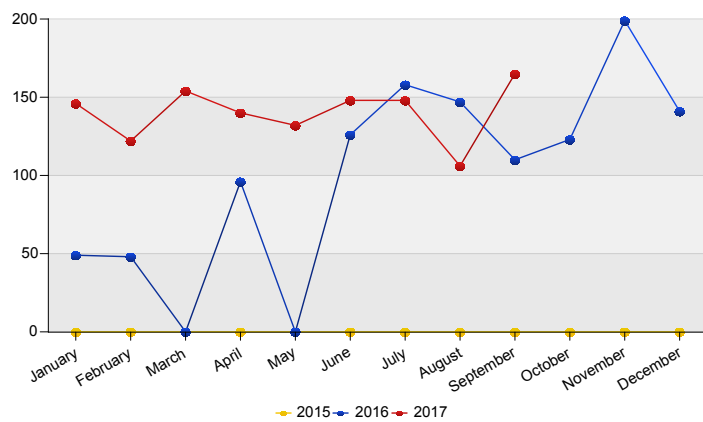

Top 10 asylum relocation influx in The Netherlands

Total 2016	Country of citizenship	2016				2017										Last 12 months	Perc
		Oct	Nov	Dec	Total	Jan	Feb	Mar	Apr	May	Jun	Jul	Aug	Sep	Total		
703	Syrian Arab Republic	75	103	100	278	97	71	102	89	82	80	92	20	69	702	980	57%
367	Eritrea	45	88	36	169	43	46	49	44	47	50	50	*	69	400	569	33%
74	Iraq	*	*	*	5	*	5	*	7	*	*	*	78	16	108	113	7%
30	Unknown	*	*	*	7	6	*	*	*	*	13	*	*	5	29	36	2%
11	Stateless	*	*	*	*	*	*	*	*	*	5	*	6	*	18	20	1%
9	Palestinian Territory, Occupied	*	*	*	*	*	*	*	*	*	*	*	*	*	*	*	*
*	Sudan	*	*	*	*	*	*	*	*	*	*	*	*	*	*	*	*
*	Others	*	*	*	*	*	*	*	*	*	*	*	*	*	*	*	*
1,197	Total	123	199	141	463	146	122	154	140	132	148	148	106	165	1,261	1,724	100%

* To conceal the lowest figures, all values between 0 and 4 are replaced by asterisk.

Top asylum relocation influx in The Netherlands
September 2017

	Country of citizenship		%
1	Eritrea	69	42%
2	Syrian Arab Republic	69	42%
3	Iraq	16	10%
4	Unknown	5	3%
5	Stateless	*	2%
6	Palestinian Territory, Occupied	*	1%
	Others	*	0%
Total September 2017		165	100%

Top nationalities asylum relocation influx in the last twelve months
Period: Oct 2016 - Sep 2017
Number of first asylum applications: 1,724

Asylum relocation influx in The Netherlands

Cumulative development of asylum relocation influx in The Netherlands