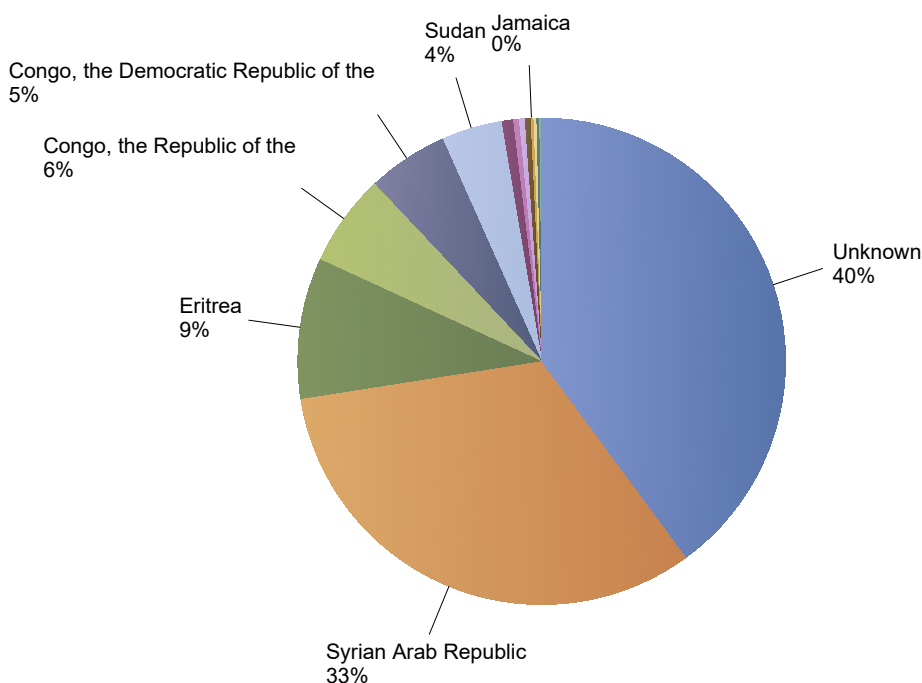

Total resettlement influx in The Netherlands

Current calendar year:

Country of citizenship	2019										
	Jan	Feb	Mar	Apr	May	Jun	Jul	Aug	Sep	Total	Perc
Unknown	*	78	23	8	15	57	*	*	25	209	40%
Syrian Arab Republic	*	46	22	*	*	*	6	*	95	171	33%
Eritrea	*	*	*	*	*	*	47	*	*	49	9%
Congo, the Republic of the	*	*	*	*	26	6	*	*	*	32	6%
Congo, the Democratic Republic of the	*	*	*	*	18	10	*	*	*	28	5%
Sudan	*	*	*	*	15	*	*	*	*	21	4%
Iraq	*	*	*	*	*	*	*	*	*	*	1%
Burundi	*	*	*	*	*	*	*	*	*	*	0%
South Sudan	*	*	*	*	*	*	*	*	*	*	0%
Somalia	*	*	*	*	*	*	*	*	*	*	0%
Uganda	*	*	*	*	*	*	*	*	*	*	0%
Lebanon	*	*	*	*	*	*	*	*	*	*	0%
Yemen	*	*	*	*	*	*	*	*	*	*	0%
Jamaica	*	*	*	*	*	*	*	*	*	*	0%
Total	7	124	48	11	77	74	59	*	124	524	100%

Previous calendar year:

Country of citizenship	2018	Perc
Congo, the Republic of the	129	24%
Unknown	123	23%
Syrian Arab Republic	98	19%
Sudan	68	13%
Eritrea	41	8%
South Sudan	22	4%
Somalia	20	4%
Congo, the Democratic Republic of the	16	3%
Iraq	5	1%
Uganda	*	1%
Jamaica	*	0%
Lebanon	*	0%
Total	528	100%

* To conceal the lowest figures, all values between 0 and 4 are replaced by asterisks.

Top nationalities asylum resettlement influx in the current year

Period: 2019

Number of first asylum applications: 524