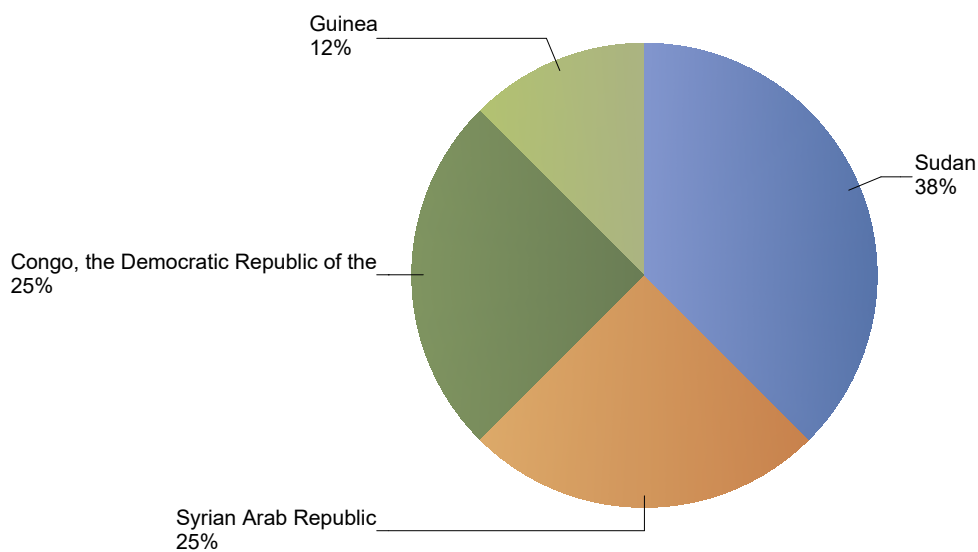

Influx of asylum relocation in The Netherlands

Source: METiS

Total asylum relocation influx in The Netherlands

Current calendar year:

Country of citizenship	2019											Total	Perc
	Jan	Feb	Mar	Apr	May	Jun	Jul	Aug	Sep				
Sudan	*	*	*	*	*	*	*	*	*	*	*	38%	
Syrian Arab Republic	*	*	*	*	*	*	*	*	*	*	*	25%	
Congo, the Democratic Republic of the	*	*	*	*	*	*	*	*	*	*	*	25%	
Guinea	*	*	*	*	*	*	*	*	*	*	*	12%	
Total	6	*	*	*	*	*	*	*	*	*	8	100%	

Previous calendar year:

Country of citizenship	2018	Perc
Eritrea	127	80%
Sudan	19	12%
Iraq	6	4%
Syrian Arab Republic	6	4%
Unknown	*	1%
Total	159	100%

* To conceal the lowest figures, all values between 0 and 4 are replaced by asterisks.

** In September 2015 the Council of the European Union has taken two consecutive decisions to provide (temporary) support to Italy and Greece by relocating asylum applicants to other Member States of the EU. These decisions were valid for a period of two years.

Total asylum relocation influx in the current year

Period: 2019

Number of first asylum applications: 8