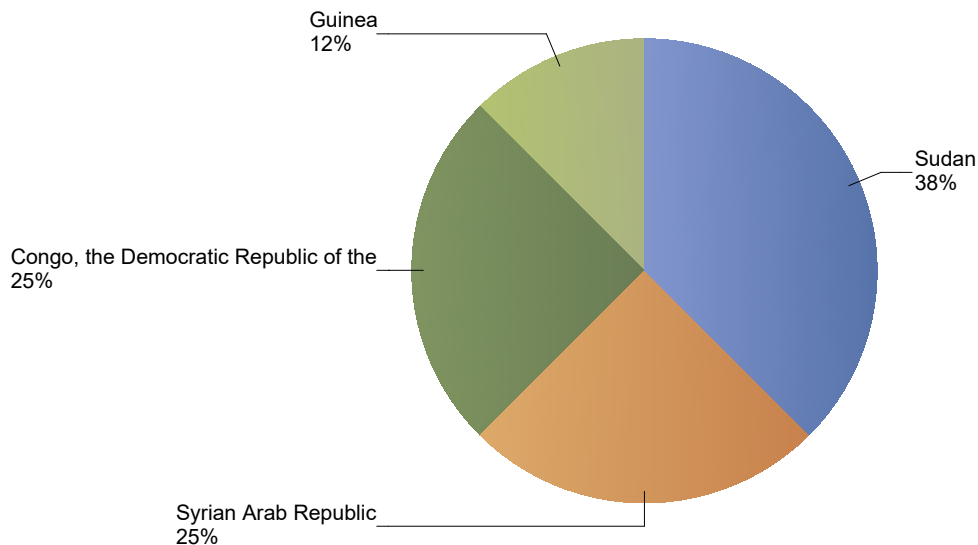

Influx of asylum relocation in The Netherlands

Source: METiS

Total asylum relocation influx in The Netherlands

Current calendar year:

Country of citizenship	2019												Total	Perc
	Jan	Feb	Mar	Apr	May	Jun	Jul	Aug	Sep	Oct	Nov			
Sudan	*	*	*	*	*	*	*	*	*	*	*	*	*	38%
Syrian Arab Republic	*	*	*	*	*	*	*	*	*	*	*	*	*	25%
Congo, the Democratic Republic of the	*	*	*	*	*	*	*	*	*	*	*	*	*	25%
Guinea	*	*	*	*	*	*	*	*	*	*	*	*	*	12%
Total	6	*	*	*	*	*	*	*	*	*	*	*	8	100%

Previous calendar year:

Country of citizenship	2018	Perc
Eritrea	127	80%
Sudan	19	12%
Iraq	6	4%
Syrian Arab Republic	6	4%
Unknown	*	1%
Total	159	100%

* To conceal the lowest figures, all values between 0 and 4 are replaced by asterisks.

** In September 2015 the Council of the European Union has taken two consecutive decisions to provide (temporary) support to Italy and Greece by relocating asylum applicants to other Member States of the EU. These decisions were valid for a period of two years.

Total asylum relocation influx in the current year

Period: 2019

Number of first asylum applications: 8