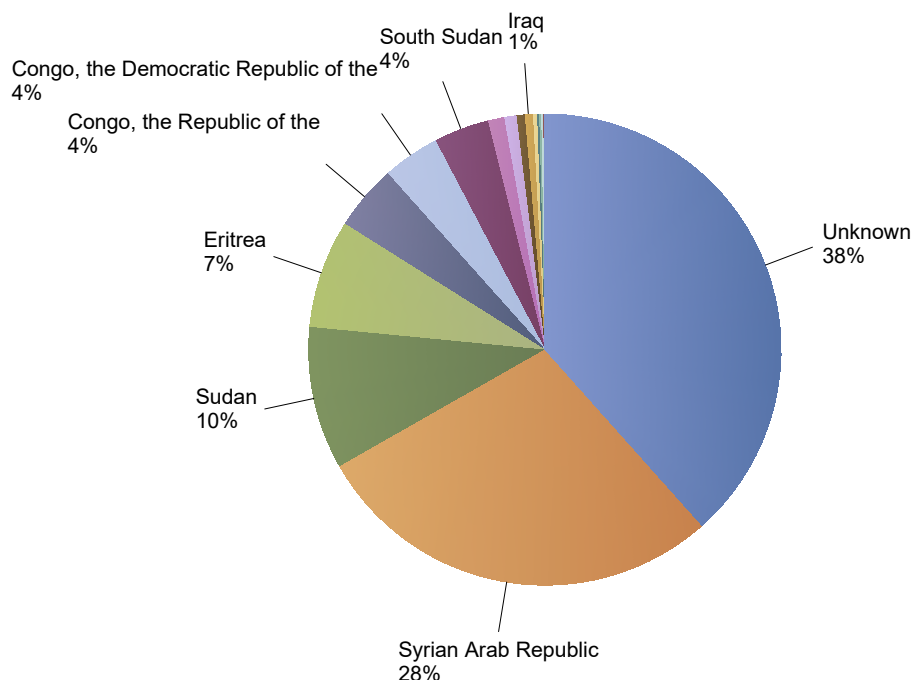

Total asylum relocation influx in the current year

Period: 2019

Number of first asylum applications: 8

Influx of asylum resettlement in The Netherlands (with the exception of 1:1 resettlement Turkey)

Source: METiS

Total resettlement influx in The Netherlands

Current calendar year:

Country of citizenship	2019												Total	Perc
	Jan	Feb	Mar	Apr	May	Jun	Jul	Aug	Sep	Oct	Nov			
Unknown	*	78	23	8	15	57	*	*	25	61	5	275	38%	
Syrian Arab Republic	*	46	22	*	*	*	6	*	95	32	*	203	28%	
Sudan	*	*	*	*	15	*	*	*	*	49	*	70	10%	
Eritrea	*	*	*	*	*	*	47	*	*	*	*	53	7%	
Congo, the Republic of the	*	*	*	*	26	6	*	*	*	*	*	32	4%	
Congo, the Democratic Republic of the	*	*	*	*	18	10	*	*	*	*	*	28	4%	
South Sudan	*	*	*	*	*	*	*	*	*	25	*	27	4%	
Burundi	*	*	*	*	*	*	*	*	*	6	*	8	1%	
Yemen	*	*	*	*	*	*	*	*	*	5	*	6	1%	
Iraq	*	*	*	*	*	*	*	*	*	*	*	*	1%	
Somalia	*	*	*	*	*	*	*	*	*	*	*	*	1%	
Pakistan	*	*	*	*	*	*	*	*	*	*	*	*	0%	
Uganda	*	*	*	*	*	*	*	*	*	*	*	*	0%	
Ethiopia	*	*	*	*	*	*	*	*	*	*	*	*	0%	
Lebanon	*	*	*	*	*	*	*	*	*	*	*	*	0%	
Jamaica	*	*	*	*	*	*	*	*	*	*	*	*	0%	
Total	7	124	48	11	77	74	59	*	124	186	6	716	100%	

* To conceal the lowest figures, all values between 0 and 4 are replaced by asterisks.

Top nationalities asylum resettlement influx in the current year

Period: 2019

Number of first asylum applications: 716

Previous calendar year:

Country of citizenship	2018	Perc
Congo, the Republic of the	129	24%
Unknown	123	23%
Syrian Arab Republic	98	19%
Sudan	68	13%
Eritrea	41	8%
South Sudan	22	4%
Somalia	20	4%
Congo, the Democratic Republic of the	16	3%
Iraq	5	1%
Uganda	*	1%
Jamaica	*	0%
Lebanon	*	0%
Total	528	100%