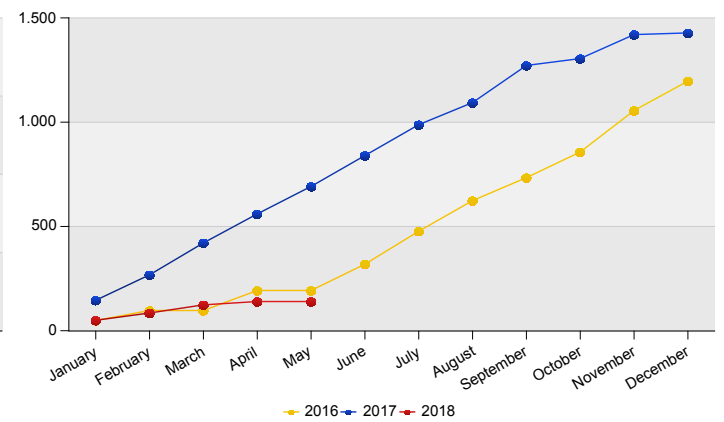

\* To conceal the lowest figures, all values between 0 and 4 are replaced by asterisk.  
De IND is adjusting its systems to improve its data quality and remove discrepancies that cause some cases to be inaccurately registered and included in figures of recent versions of this report. This adjustment can result in some inconsistencies between reports. Due to technical capabilities of the system it is not possible to correct for these discrepancies in this report. Changes made in the registration of cases are shown in the next version of this report. To ensure consistency between reports, figures published earlier will not be updated.

Top asylum relocation influx in The Netherlands  
May 2018

Geen gegevens beschikbaar

Top nationalities asylum relocation influx in the last twelve months  
Period: Jun 2017 - May 2018

Number of first asylum applications: 876

Asylum relocation influx in The Netherlands

Cumulative development of asylum relocation influx in The Netherlands

**Influx of asylum resettlement in The Netherlands (with the exception of 1:1 resettlement Turkey)**  
Source: METIS