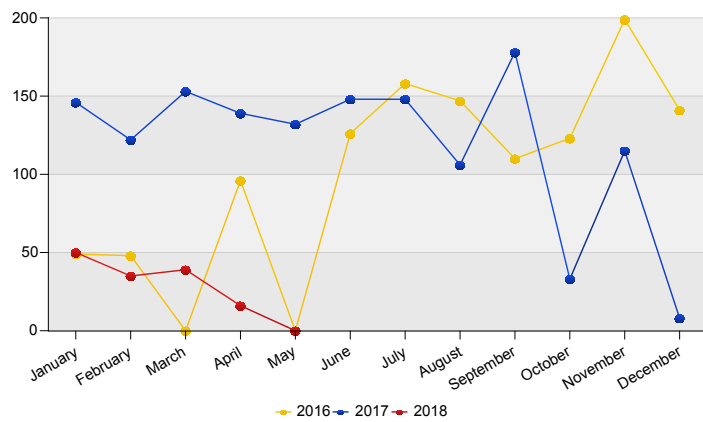

\* To conceal the lowest figures, all values between 0 and 4 are replaced by asterisk.  
De IND is adjusting its systems to improve its data quality and remove discrepancies that cause some cases to be inaccurately registered and included in figures of recent versions of this report. This adjustment can result in some inconsistencies between reports. Due to technical capabilities of the system it is not possible to correct for these discrepancies in this report. Changes made in the registration of cases are shown in the next version of this report. To ensure consistency between reports, figures published earlier will not be updated.

Top asylum relocation influx in The Netherlands  
May 2018

Geen gegevens beschikbaar

Top nationalities asylum relocation influx in the last twelve months  
Period: Jun 2017 - May 2018

Number of first asylum applications: 876

Asylum relocation influx in The Netherlands

Cumulative development of asylum relocation influx in The Netherlands

**Influx of asylum resettlement in The Netherlands (with the exception of 1:1 resettlement Turkey)**  
Source: METIS