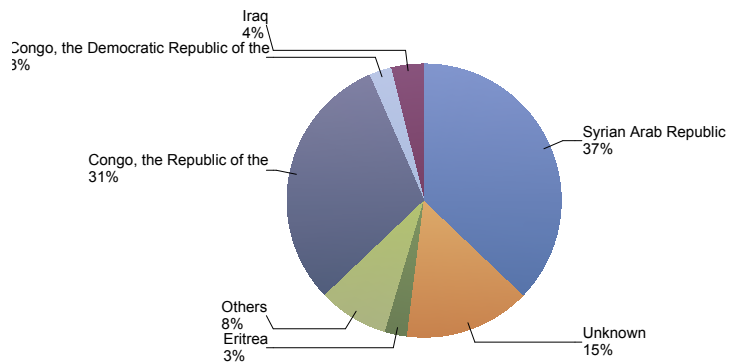

Influx of asylum resettlement in The Netherlands (with the exception of 1:1 resettlement Turkey)
Source: METIS

Top 10 asylum resettlement influx in the Netherlands

Total 2017	Country of citizenship	2017										2018						Last 12 months	Perc
		Jun	Jul	Aug	Sep	Oct	Nov	Dec	Total	Jan	Feb	Mar	Apr	May	Total				
87	Syrian Arab Republic	*	*	*	69	6	*	*	82	*	*	*	*	*	*	85	37%		
*	Congo, the Republic of the	*	*	*	*	*	*	*	-	*	*	*	*	70	70	70	31%		
34	Unknown	*	*	*	30	*	*	*	34	*	*	*	*	*	*	34	15%		
6	Iraq	*	*	*	5	*	*	*	5	*	*	*	*	*	*	9	4%		
*	Congo, the Democratic Republic of the	*	*	*	*	*	*	*	-	*	*	*	*	5	5	6	3%		
6	Eritrea	*	*	*	*	*	*	*	-	*	*	*	*	*	*	6	3%		
5	Central African Republic	*	*	5	*	*	*	*	5	*	*	*	*	*	*	5	2%		
*	South Sudan	*	*	*	*	*	*	*	-	*	*	*	*	*	*	*	*		
*	Iran (Islamic Republic of)	*	*	*	*	*	*	*	-	*	*	*	*	*	*	*	*		
*	Uganda	*	*	*	*	*	*	*	-	*	*	*	*	*	*	*	*		
*	Lebanon	*	*	*	*	*	*	*	-	*	*	*	*	*	*	*	*		
*	Sudan	*	*	*	*	*	*	*	-	*	*	*	*	*	*	*	*		
144	Total	*	*	13	104	8	7	*	134	*	*	*	*	89	95	229	100%		

* To conceal the lowest figures, all values between 0 and 4 are replaced by asterisk.

Top asylum resettlement influx in The Netherlands
May 2018

	Country of citizenship		%
1	Congo, the Republic of the	70	79%
2	Congo, the Democratic Republic of the	5	6%
3	Iraq	*	4%
4	South Sudan	*	4%
5	Sudan	*	2%
6	Uganda	*	2%
7	Eritrea	*	1%
8	Lebanon	*	1%
	Others	*	0%
Total May 2018		*	100%

Top nationalities asylum resettlement influx in the last twelve months
Period: Jun 2017 - May 2018
Number of first asylum applications: 229