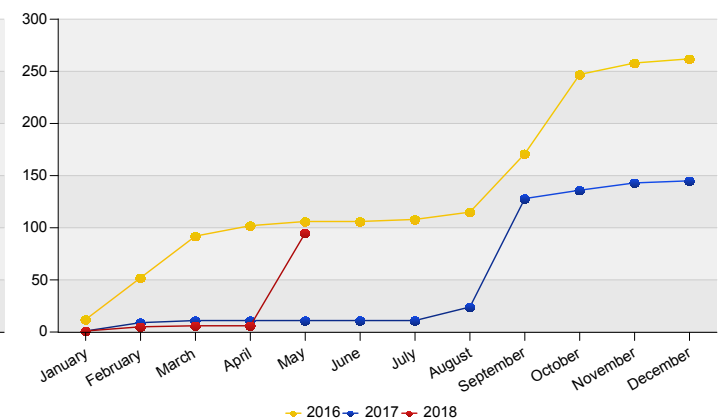

Top asylum relocation influx in The Netherlands  
May 2018

Geen gegevens beschikbaar

Top nationalities asylum relocation influx in the last twelve months  
Period: Jun 2017 - May 2018

Number of first asylum applications: 876

Top 10 asylum resettlement influx in the Netherlands

Total 2017	Country of citizenship	2017										2018						Last 12 months	Perc
		Jun	Jul	Aug	Sep	Oct	Nov	Dec	Total	Jan	Feb	Mar	Apr	May	Total				
87	Syrian Arab Republic	*	*	*	69	6	*	*	82	*	*	*	*	*	*	85	37%		
*	Congo, the Republic of the	*	*	*	*	*	*	*	-	*	*	*	*	70	70	70	31%		
34	Unknown	*	*	*	30	*	*	*	34	*	*	*	*	*	*	34	15%		
6	Iraq	*	*	*	5	*	*	*	5	*	*	*	*	*	*	9	4%		
*	Congo, the Democratic Republic of the	*	*	*	*	*	*	*	-	*	*	*	*	5	5	6	3%		
6	Eritrea	*	*	*	*	*	*	*	-	*	*	*	*	*	*	6	3%		
5	Central African Republic	*	*	5	*	*	*	*	5	*	*	*	*	*	*	5	2%		
*	South Sudan	*	*	*	*	*	*	*	-	*	*	*	*	*	*	*	*		
*	Iran (Islamic Republic of)	*	*	*	*	*	*	*	-	*	*	*	*	*	*	*	*		
*	Uganda	*	*	*	*	*	*	*	-	*	*	*	*	*	*	*	*		
*	Lebanon	*	*	*	*	*	*	*	-	*	*	*	*	*	*	*	*		
*	Sudan	*	*	*	*	*	*	*	-	*	*	*	*	*	*	*	*		
144	<b>Total</b>	*	*	13	104	8	7	*	134	*	*	*	*	89	95	229	100%		

\* To conceal the lowest figures, all values between 0 and 4 are replaced by asterisk.

Top asylum resettlement influx in The Netherlands  
May 2018

	Country of citizenship		%
1	Congo, the Republic of the	70	79%
2	Congo, the Democratic Republic of the	5	6%
3	Iraq	*	4%
4	South Sudan	*	4%
5	Sudan	*	2%
6	Uganda	*	2%
7	Eritrea	*	1%
8	Lebanon	*	1%
	Others	*	0%
<b>Total May 2018</b>		*	100%

Top nationalities asylum resettlement influx in the last twelve months  
Period: Jun 2017 - May 2018  
Number of first asylum applications: 229

Asylum resettlement influx in The Netherlands

Cumulative development of asylum resettlement influx in The Netherlands