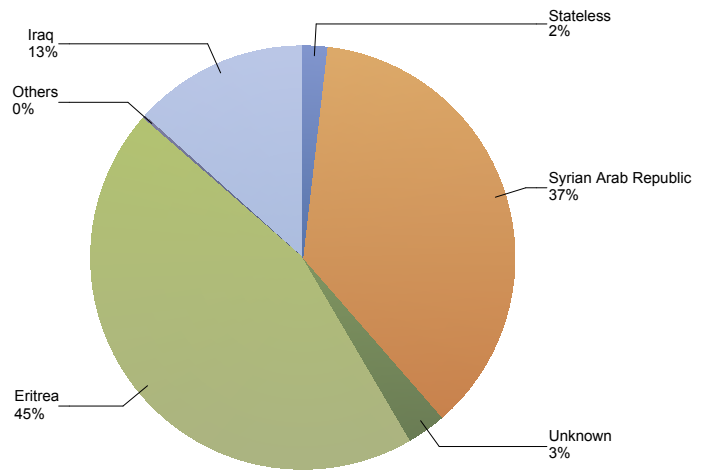

Top 10 asylum relocation influx in The Netherlands

Total 2017	Country of citizenship	2017								2018						Last 12 months	Perc
		Jun	Jul	Aug	Sep	Oct	Nov	Dec	Total	Jan	Feb	Mar	Apr	May	Total		
495	Eritrea	50	50	*	81	*	80	*	267	44	34	39	9	*	126	393	45%
756	Syrian Arab Republic	80	92	20	72	25	21	6	316	*	*	*	5	*	6	322	37%
125	Iraq	*	*	78	16	*	13	*	111	6	*	*	*	*	6	117	13%
31	Unknown	13	*	*	*	*	*	*	24	*	*	*	*	*	*	26	3%
18	Stateless	5	*	6	*	*	*	*	16	*	*	*	*	*	*	16	2%
*	Palestinian Territory, Occupied	*	*	*	*	*	*	*	*	*	*	*	*	*	*	*	*
1,427	Total	148	148	106	178	33	115	8	736	50	35	39	16	*	140	876	100%

* To conceal the lowest figures, all values between 0 and 4 are replaced by asterisk.
De IND is adjusting its systems to improve its data quality and remove discrepancies that cause some cases to be inaccurately registered and included in figures of recent versions of this report. This adjustment can result in some inconsistencies between reports. Due to technical capabilities of the system it is not possible to correct for these discrepancies in this report. Changes made in the registration of cases are shown in the next version of this report. To ensure consistency between reports, figures published earlier will not be updated.

Top asylum relocation influx in The Netherlands
May 2018

Geen gegevens beschikbaar

Top nationalities asylum relocation influx in the last twelve months
Period: Jun 2017 - May 2018

Number of first asylum applications: 876