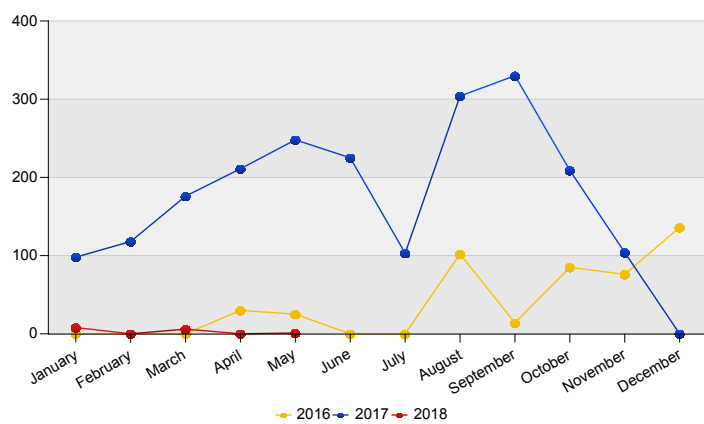

Top nationalities asylum resettlement influx in the last twelve months  
Period: Jun 2017 - May 2018  
Number of first asylum applications: 229

Asylum resettlement influx in The Netherlands

Cumulative development of asylum resettlement influx in The Netherlands

**Influx of asylum resettlement Turkey 1 on 1 in The Netherlands (EU-Turkey Statement of 18 March 2016)**

Source: METIS

Top 10 asylum resettlement Turkey 1 on 1 influx in The Netherlands

Total 2017	Country of citizenship	2017							Total	2018					Last 12 months	Perc	
		Jun	Jul	Aug	Sep	Oct	Nov	Dec		Jan	Feb	Mar	Apr	May			Total
2,102	Syrian Arab Republic	223	102	304	329	209	103	*	1,270	8	*	6	*	*	15	1,285	100%
22	Unknown	*	*	*	*	*	*	*	*	*	*	*	*	*	*	*	*
*	Turkey	*	*	*	*	*	*	*	*	*	*	*	*	*	*	*	*
2,126	Total	225	103	304	330	209	104	*	1,275	8	*	6	*	*	15	1,290	100%

\* To conceal the lowest figures, all values between 0 and 4 are replaced by asterisk.

**Top asylum resettlement Turkey 1 on 1 influx in The Netherlands May 2018**

Country of citizenship		%
1 Syrian Arab Republic	*	100%
<b>Total May 2018</b>	1	100%

**Top nationalities asylum resettlement Turkey 1 on 1 influx in the last twelve months**

Period: Jun 2017 - May 2018

Number of first asylum applications: 1.290

**Asylum resettlement Turkey 1 on 1 influx in The Netherlands**