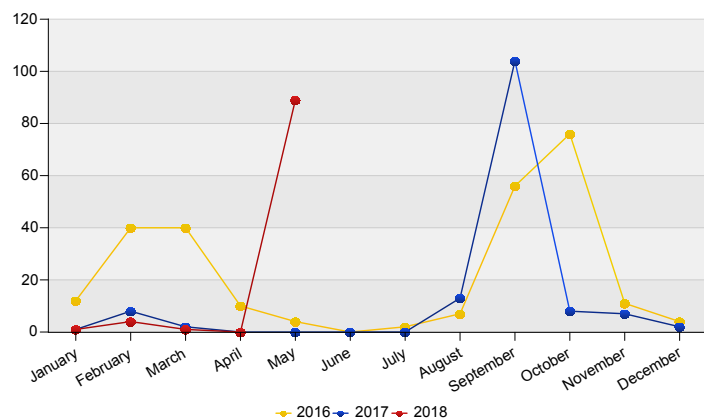

Top asylum relocation influx in The Netherlands  
May 2018

Geen gegevens beschikbaar

Top nationalities asylum relocation influx in the last twelve months  
Period: Jun 2017 - May 2018

Number of first asylum applications: 876

Top 10 asylum resettlement influx in the Netherlands

Total 2017	Country of citizenship	2017										2018						Last 12 months	Perc
		Jun	Jul	Aug	Sep	Oct	Nov	Dec	Total	Jan	Feb	Mar	Apr	May	Total				
87	Syrian Arab Republic	*	*	*	69	6	*	*	82	*	*	*	*	*	*	85	37%		
*	Congo, the Republic of the	*	*	*	*	*	*	*	-	*	*	*	*	70	70	70	31%		
34	Unknown	*	*	*	30	*	*	*	34	*	*	*	*	*	*	34	15%		
6	Iraq	*	*	*	5	*	*	*	5	*	*	*	*	*	*	9	4%		
*	Congo, the Democratic Republic of the	*	*	*	*	*	*	*	-	*	*	*	*	5	5	6	3%		
6	Eritrea	*	*	*	*	*	*	*	-	*	*	*	*	*	*	6	3%		
5	Central African Republic	*	*	5	*	*	*	*	5	*	*	*	*	*	*	5	2%		
*	South Sudan	*	*	*	*	*	*	*	-	*	*	*	*	*	*	*	*		
*	Iran (Islamic Republic of)	*	*	*	*	*	*	*	-	*	*	*	*	*	*	*	*		
*	Uganda	*	*	*	*	*	*	*	-	*	*	*	*	*	*	*	*		
*	Lebanon	*	*	*	*	*	*	*	-	*	*	*	*	*	*	*	*		
*	Sudan	*	*	*	*	*	*	*	-	*	*	*	*	*	*	*	*		
144	<b>Total</b>	*	*	13	104	8	7	*	134	*	*	*	*	89	95	229	100%		

\* To conceal the lowest figures, all values between 0 and 4 are replaced by asterisk.

Top asylum resettlement influx in The Netherlands  
May 2018

	Country of citizenship		%
1	Congo, the Republic of the	70	79%
2	Congo, the Democratic Republic of the	5	6%
3	Iraq	*	4%
4	South Sudan	*	4%
5	Sudan	*	2%
6	Uganda	*	2%
7	Eritrea	*	1%
8	Lebanon	*	1%
	Others	*	0%
<b>Total May 2018</b>		*	100%

Top nationalities asylum resettlement influx in the last twelve months  
Period: Jun 2017 - May 2018  
Number of first asylum applications: 229

Asylum resettlement influx in The Netherlands

Cumulative development of asylum resettlement influx in The Netherlands