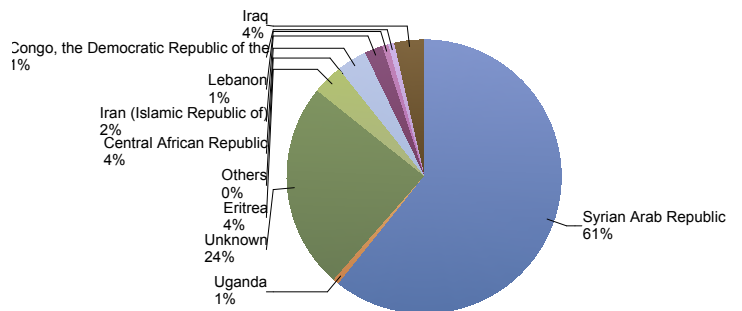

Influx of asylum resettlement in The Netherlands (with the exception of 1:1 resettlement Turkey)

Source: METIS

Top 10 asylum resettlement influx in the Netherlands

Total 2017	Country of citizenship	2017											2018				Last 12 months	Perc	
		Apr	May	Jun	Jul	Aug	Sep	Oct	Nov	Dec	Total	Jan	Feb	Mar	Total				
87	Syrian Arab Republic	*	*	*	*	*	69	6	*	*	*		82	*	*	*	*	85	61%
34	Unknown	*	*	*	*	*	30	*	*	*	*		34	*	*	*	*	34	24%
5	Central African Republic	*	*	*	*	5	*	*	*	*	*		5	*	*	*	*	5	4%
6	Eritrea	*	*	*	*	*	*	*	*	*	*		6	*	*	*	*	5	4%
6	Iraq	*	*	*	*	5	*	*	*	*	*		5	*	*	*	*	5	4%
*	Iran (Islamic Republic of)	*	*	*	*	*	*	*	*	*	*		*	*	*	*	*	*	*
*	Congo, the Democratic Republic of the	*	*	*	*	*	*	*	*	*	*		*	*	*	*	*	*	*
*	Lebanon	*	*	*	*	*	*	*	*	*	*		*	*	*	*	*	*	*
*	Uganda	*	*	*	*	*	*	*	*	*	*		*	*	*	*	*	*	*
144	Total	*	*	*	*	13	104	8	7	*	*		134	*	*	*	*	140	100%

* To conceal the lowest figures, all values between 0 and 4 are replaced by asterisk.

Top asylum resettlement influx in The Netherlands March 2018

Country of citizenship	%
1 Syrian Arab Republic	* 100%
Total March 2018	* 100%

Top nationalities asylum resettlement influx in the last twelve months

Period: Apr 2017 - Mar 2018
Number of first asylum applications: 140