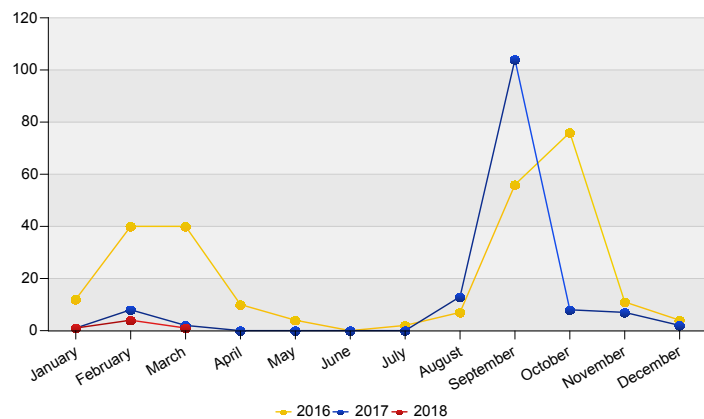

Source: METIS

Top 10 asylum resettlement influx in the Netherlands

Total 2017	Country of citizenship	2017											2018				Last 12 months	Perc	
		Apr	May	Jun	Jul	Aug	Sep	Oct	Nov	Dec	Total	Jan	Feb	Mar	Total				
87	Syrian Arab Republic	*	*	*	*	*	69	6	*	*	*		82	*	*	*	*	85	61%
34	Unknown	*	*	*	*	*	30	*	*	*	*		34	*	*	*	*	34	24%
5	Central African Republic	*	*	*	*	5	*	*	*	*	*		5	*	*	*	*	5	4%
6	Eritrea	*	*	*	*	*	*	*	*	*	*		6	*	*	*	*	5	4%
6	Iraq	*	*	*	*	5	*	*	*	*	*		5	*	*	*	*	5	4%
*	Iran (Islamic Republic of)	*	*	*	*	*	*	*	*	*	*		*	*	*	*	*	*	*
*	Congo, the Democratic Republic of the	*	*	*	*	*	*	*	*	*	*		*	*	*	*	*	*	*
*	Lebanon	*	*	*	*	*	*	*	*	*	*		*	*	*	*	*	*	*
*	Uganda	*	*	*	*	*	*	*	*	*	*		*	*	*	*	*	*	*
144	Total	*	*	*	*	13	104	8	7	*	*		134	*	*	*	*	140	100%

* To conceal the lowest figures, all values between 0 and 4 are replaced by asterisk.

Top asylum resettlement influx in The Netherlands March 2018

Country of citizenship	%
1 Syrian Arab Republic	* 100%
Total March 2018	* 100%

Top nationalities asylum resettlement influx in the last twelve months

Period: Apr 2017 - Mar 2018
Number of first asylum applications: 140

Asylum resettlement influx in The Netherlands

Cumulative development of asylum resettlement influx in The Netherlands