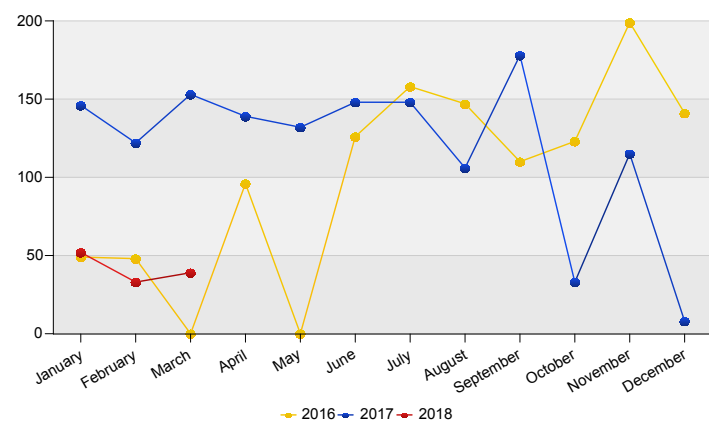

Top 10 asylum relocation influx in The Netherlands

Total 2017	Country of citizenship	2017											2018				Last 12 months	Perc
		Apr	May	Jun	Jul	Aug	Sep	Oct	Nov	Dec	Total	Jan	Feb	Mar	Total			
756	Syrian Arab Republic	89	82	80	92	20	72	25	21	6	487	*	*	*	*	488	43%	
495	Eritrea	43	47	50	50	*	81	*	80	*	357	46	32	39	117	474	42%	
125	Iraq	7	*	*	*	78	16	*	13	*	120	6	*	*	6	126	11%	
31	Unknown	*	*	13	*	*	*	*	*	*	25	*	*	*	*	25	2%	
18	Stateless	*	*	5	*	6	*	*	*	*	16	*	*	*	*	16	1%	
*	Palestinian Territory, Occupied	*	*	*	*	*	*	*	*	*	*	*	*	*	*	*	*	
1,427	Total	139	132	148	148	106	178	33	115	8	1,007	52	33	39	124	1,131	100%	

* To conceal the lowest figures, all values between 0 and 4 are replaced by asterisk.
De IND is adjusting its systems to improve its data quality and remove discrepancies that cause some cases to be inaccurately registered and included in figures of recent versions of this report. This adjustment can result in some inconsistencies between reports. Due to technical capabilities of the system it is not possible to correct for these discrepancies in this report. Changes made in the registration of cases are shown in the next version of this report. To ensure consistency between reports, figures published earlier will not be updated.

Top asylum relocation influx in The Netherlands
March 2018

Country of citizenship		%
1 Eritrea	39	100%
Total March 2018	39	100%

Top nationalities asylum relocation influx in the last twelve months
Period: Apr 2017 - Mar 2018

Number of first asylum applications: 1.131

Asylum relocation influx in The Netherlands

Cumulative development of asylum relocation influx in The Netherlands

Influx of asylum resettlement in The Netherlands (with the exception of 1:1 resettlement Turkey)