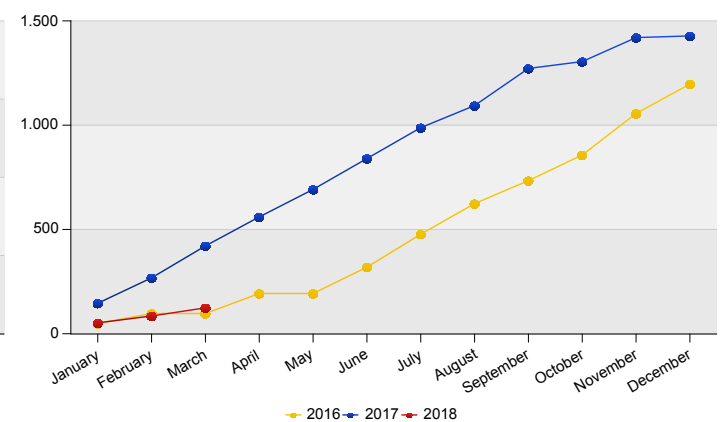

Top 10 asylum relocation influx in The Netherlands

Total 2017	Country of citizenship	2017											2018				Last 12 months	Perc
		Apr	May	Jun	Jul	Aug	Sep	Oct	Nov	Dec	Total	Jan	Feb	Mar	Total			
756	Syrian Arab Republic	89	82	80	92	20	72	25	21	6	487	*	*	*	*	488	43%	
495	Eritrea	43	47	50	50	*	81	*	80	*	357	46	32	39	117	474	42%	
125	Iraq	7	*	*	*	78	16	*	13	*	120	6	*	*	6	126	11%	
31	Unknown	*	*	13	*	*	*	*	*	*	25	*	*	*	*	25	2%	
18	Stateless	*	*	5	*	6	*	*	*	*	16	*	*	*	*	16	1%	
*	Palestinian Territory, Occupied	*	*	*	*	*	*	*	*	*	*	*	*	*	*	*	*	
1,427	Total	139	132	148	148	106	178	33	115	8	1,007	52	33	39	124	1,131	100%	

* To conceal the lowest figures, all values between 0 and 4 are replaced by asterisk.
De IND is adjusting its systems to improve its data quality and remove discrepancies that cause some cases to be inaccurately registered and included in figures of recent versions of this report. This adjustment can result in some inconsistencies between reports. Due to technical capabilities of the system it is not possible to correct for these discrepancies in this report. Changes made in the registration of cases are shown in the next version of this report. To ensure consistency between reports, figures published earlier will not be updated.

Top asylum relocation influx in The Netherlands
March 2018

Country of citizenship		%
1 Eritrea	39	100%
Total March 2018	39	100%

Top nationalities asylum relocation influx in the last twelve months
Period: Apr 2017 - Mar 2018

Number of first asylum applications: 1.131

Asylum relocation influx in The Netherlands

Cumulative development of asylum relocation influx in The Netherlands

Influx of asylum resettlement in The Netherlands (with the exception of 1:1 resettlement Turkey)