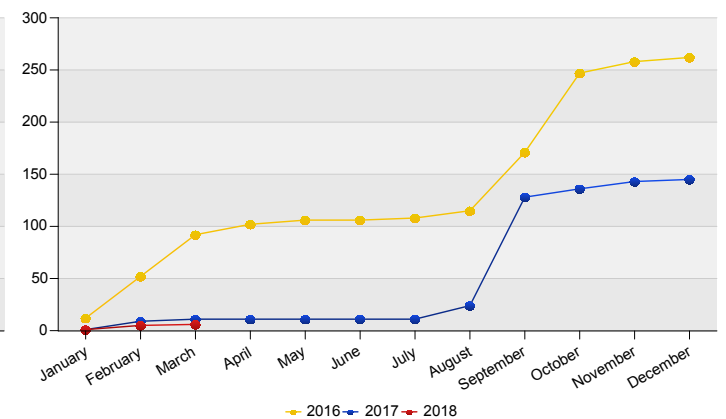

Source: METIS

Top 10 asylum resettlement influx in the Netherlands

Total 2017	Country of citizenship	2017											2018				Last 12 months	Perc	
		Apr	May	Jun	Jul	Aug	Sep	Oct	Nov	Dec	Total	Jan	Feb	Mar	Total				
87	Syrian Arab Republic	*	*	*	*	*	69	6	*	*	*		82	*	*	*	*	85	61%
34	Unknown	*	*	*	*	*	30	*	*	*	*		34	*	*	*	*	34	24%
5	Central African Republic	*	*	*	*	5	*	*	*	*	*		5	*	*	*	*	5	4%
6	Eritrea	*	*	*	*	*	*	*	*	*	*		6	*	*	*	*	5	4%
6	Iraq	*	*	*	*	5	*	*	*	*	*		5	*	*	*	*	5	4%
*	Iran (Islamic Republic of)	*	*	*	*	*	*	*	*	*	*		*	*	*	*	*	*	*
*	Congo, the Democratic Republic of the	*	*	*	*	*	*	*	*	*	*		*	*	*	*	*	*	*
*	Lebanon	*	*	*	*	*	*	*	*	*	*		*	*	*	*	*	*	*
*	Uganda	*	*	*	*	*	*	*	*	*	*		*	*	*	*	*	*	*
144	Total	*	*	*	*	13	104	8	7	*	*		134	*	*	*	*	140	100%

* To conceal the lowest figures, all values between 0 and 4 are replaced by asterisk.

Top asylum resettlement influx in The Netherlands March 2018

Country of citizenship	%
1 Syrian Arab Republic	* 100%
Total March 2018	* 100%

Top nationalities asylum resettlement influx in the last twelve months

Period: Apr 2017 - Mar 2018
Number of first asylum applications: 140

Asylum resettlement influx in The Netherlands

Cumulative development of asylum resettlement influx in The Netherlands