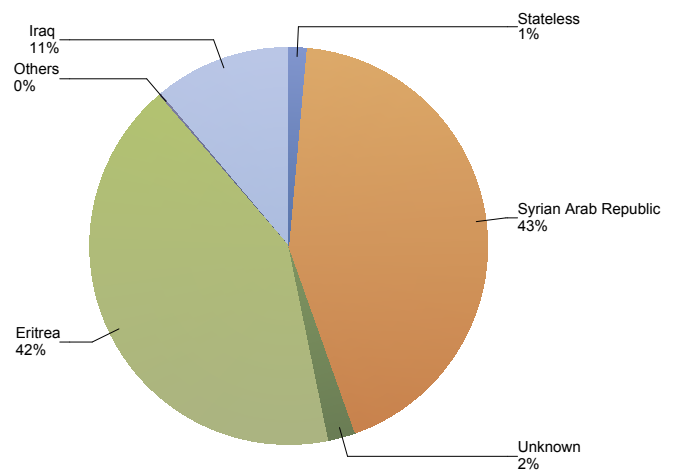

Top 10 asylum relocation influx in The Netherlands

Total 2017	Country of citizenship	2017											2018				Last 12 months	Perc
		Apr	May	Jun	Jul	Aug	Sep	Oct	Nov	Dec	Total	Jan	Feb	Mar	Total			
756	Syrian Arab Republic	89	82	80	92	20	72	25	21	6	487	*	*	*	*	488	43%	
495	Eritrea	43	47	50	50	*	81	*	80	*	357	46	32	39	117	474	42%	
125	Iraq	7	*	*	*	78	16	*	13	*	120	6	*	*	6	126	11%	
31	Unknown	*	*	13	*	*	*	*	*	*	25	*	*	*	*	25	2%	
18	Stateless	*	*	5	*	6	*	*	*	*	16	*	*	*	*	16	1%	
*	Palestinian Territory, Occupied	*	*	*	*	*	*	*	*	*	*	*	*	*	*	*	*	
1,427	Total	139	132	148	148	106	178	33	115	8	1,007	52	33	39	124	1,131	100%	

* To conceal the lowest figures, all values between 0 and 4 are replaced by asterisk.
De IND is adjusting its systems to improve its data quality and remove discrepancies that cause some cases to be inaccurately registered and included in figures of recent versions of this report. This adjustment can result in some inconsistencies between reports. Due to technical capabilities of the system it is not possible to correct for these discrepancies in this report. Changes made in the registration of cases are shown in the next version of this report. To ensure consistency between reports, figures published earlier will not be updated.

Top asylum relocation influx in The Netherlands
March 2018

Country of citizenship		%
1 Eritrea	39	100%
Total March 2018	39	100%

Top nationalities asylum relocation influx in the last twelve months
Period: Apr 2017 - Mar 2018

Number of first asylum applications: 1.131