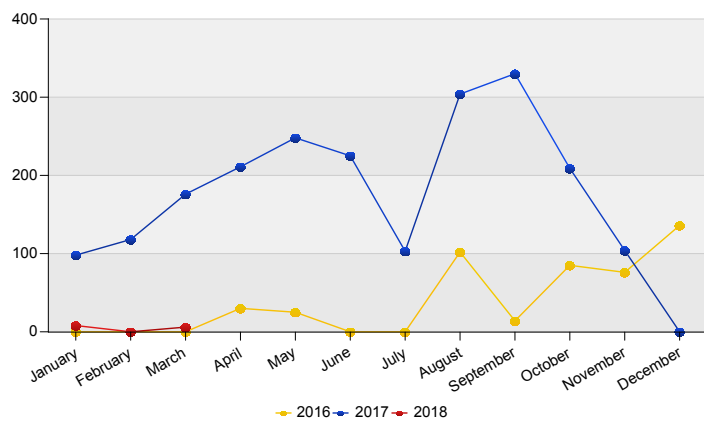

Top nationalities asylum resettlement influx in the last twelve months

Period: Apr 2017 - Mar 2018
Number of first asylum applications: 140

Asylum resettlement influx in The Netherlands

Cumulative development of asylum resettlement influx in The Netherlands

Influx of asylum resettlement Turkey 1 on 1 in The Netherlands (EU-Turkey Statement of 18 March 2016)

Source: METIS

Top 10 asylum resettlement Turkey 1 on 1 influx in The Netherlands

Total 2017	Country of citizenship	2017										Total	2018				Last 12 months	Perc
		Apr	May	Jun	Jul	Aug	Sep	Oct	Nov	Dec	Jan		Feb	Mar	Total			
2,102	Syrian Arab Republic	210	236	223	102	304	329	209	103	*	1,716	8	*	6	14	1,730	99%	
22	Unknown	*	12	*	*	*	*	*	*	*	16	*	*	*	*	16	1%	
*	Turkey	*	*	*	*	*	*	*	*	*	*	*	*	*	*	*	*	
2,126	Total	211	248	225	103	304	330	209	104	*	1,734	8	*	6	14	1,748	100%	

* To conceal the lowest figures, all values between 0 and 4 are replaced by asterisk.

Top asylum resettlement Turkey 1 on 1 influx in The Netherlands March 2018

Country of citizenship		%
1 Syrian Arab Republic	6	100%
Total March 2018	6	100%

Top nationalities asylum resettlement Turkey 1 on 1 influx in the last twelve months

Period: Apr 2017 - Mar 2018

Number of first asylum applications: 1.748

Asylum resettlement Turkey 1 on 1 influx in The Netherlands