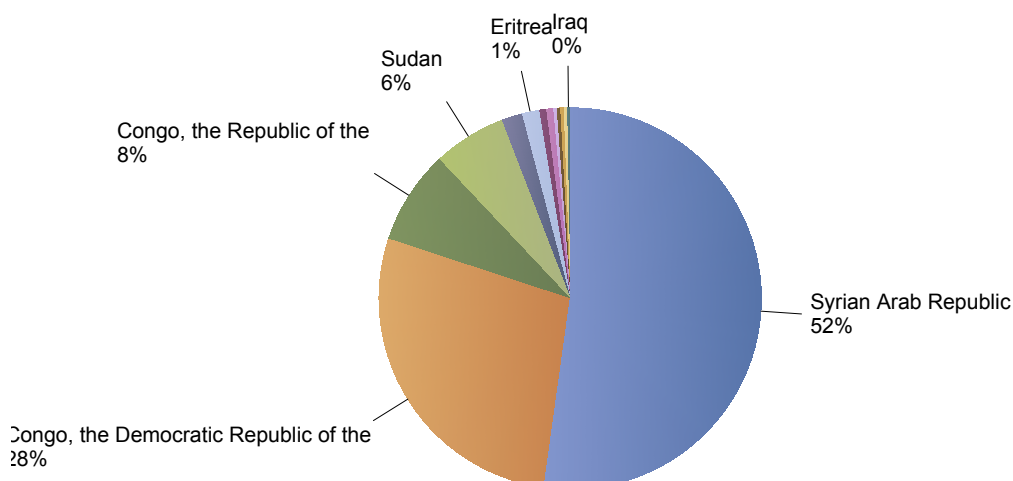

Total resettlement influx in The Netherlands

Current calendar year:

Country of citizenship	2019							
	Jan	Feb	Mar	Apr	May	Jun	Total	Perc
Syrian Arab Republic	*	124	43	10	*	*	178	52%
Congo, the Democratic Republic of the	*	*	*	*	32	61	95	28%
Congo, the Republic of the	*	*	*	*	21	6	27	8%
Sudan	*	*	*	*	16	*	21	6%
South Sudan	*	*	*	*	*	*	6	2%
Eritrea	*	*	*	*	*	*	5	1%
Uganda	*	*	*	*	*	*	*	1%
Burundi	*	*	*	*	*	*	*	1%
Rwanda	*	*	*	*	*	*	*	0%
Jamaica	*	*	*	*	*	*	*	0%
Unknown	*	*	*	*	*	*	*	0%
Iraq	*	*	*	*	*	*	*	0%
Yemen	*	*	*	*	*	*	*	0%
Total	7	124	48	11	77	74	341	100%

* To conceal the lowest figures, all values between 0 and 4 are replaced by asterisks.

Previous calendar year:

Country of citizenship	2018	Perc
Congo, the Republic of the	129	24%
Unknown	123	23%
Syrian Arab Republic	98	19%
Sudan	68	13%
Eritrea	41	8%
South Sudan	22	4%
Somalia	20	4%
Congo, the Democratic Republic of the	16	3%
Iraq	5	1%
Uganda	*	1%
Jamaica	*	0%
Lebanon	*	0%
Total	528	100%

Top nationalities asylum resettlement influx in the current year

Period: 2019

Number of first asylum applications: 341

June 2019

Country of citizenship	Total	Perc
Congo, the Democratic Republic of the	61	82%
Congo, the Republic of the	6	8%
South Sudan	*	5%
Uganda	*	3%
Sudan	*	1%
Eritrea	*	0%
Somalia	*	0%
Syrian Arab Republic	*	0%
Unknown	*	0%
Total	74	100%