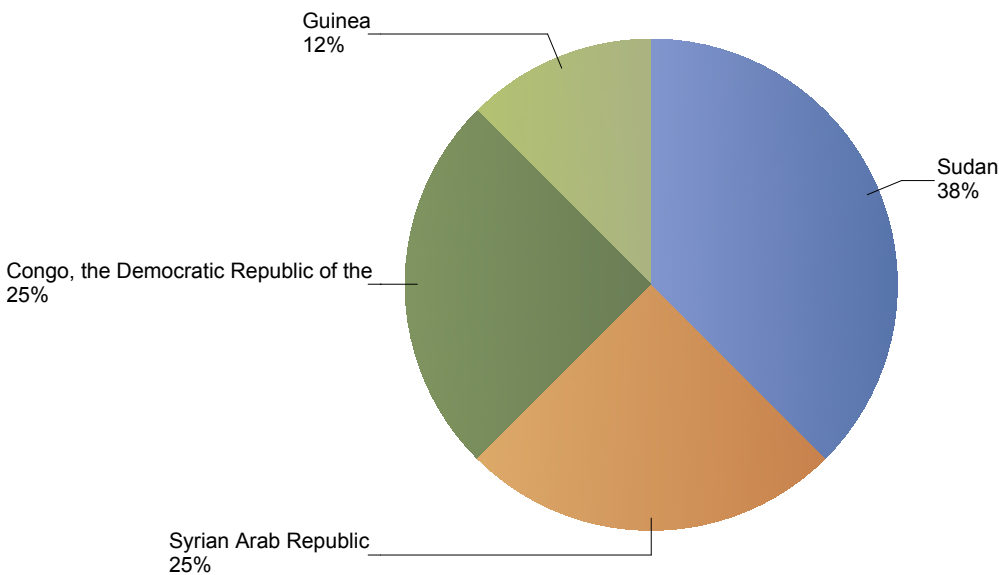

Influx of asylum relocation in The Netherlands

Source: METiS

Total asylum relocation influx in The Netherlands

Current calendar year:

Country of citizenship	2019							Total	Perc
	Jan	Feb	Mar	Apr	May	Jun			
Sudan	*	*	*	*	*	*	*	38%	
Syrian Arab Republic	*	*	*	*	*	*	*	25%	
Congo, the Democratic Republic of the	*	*	*	*	*	*	*	25%	
Guinea	*	*	*	*	*	*	*	12%	
Total	6	*	*	*	*	*	8	100%	

Previous calendar year:

Country of citizenship	2018	Perc
Eritrea	127	80%
Sudan	19	12%
Iraq	6	4%
Syrian Arab Republic	6	4%
Unknown	*	1%
Total	159	100%

* To conceal the lowest figures, all values between 0 and 4 are replaced by asterisks.

** In September 2015 the Council of the European Union has taken two consecutive decisions to provide (temporary) support to Italy and Greece by relocating asylum applicants to other Member States of the EU. These decisions were valid for a period of two years.

Total asylum relocation influx in the current year

Period: 2019

Number of first asylum applications: 8