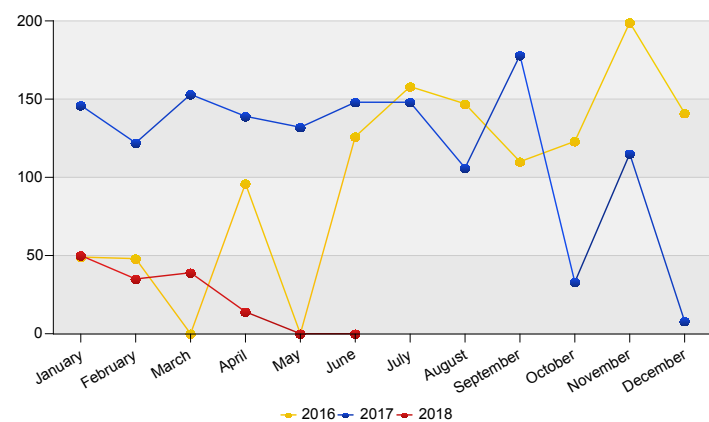

Top 10 asylum relocation influx in The Netherlands

Total 2017	Country of citizenship	2017							2018							Last 12 months	Perc
		Jul	Aug	Sep	Oct	Nov	Dec	Total	Jan	Feb	Mar	Apr	May	Jun	Total		
495	Eritrea	50	*	81	*	80	*	217	44	34	39	9	*	*	126	343	47%
756	Syrian Arab Republic	92	20	72	25	21	6	236	*	*	*	5	*	*	6	242	33%
125	Iraq	*	78	16	*	13	*	111	6	*	*	*	*	*	6	117	16%
18	Stateless	*	6	*	*	*	*	11	*	*	*	*	*	*	*	11	2%
31	Unknown	*	*	*	*	*	*	11	*	*	*	*	*	*	*	11	2%
*	Palestinian Territory, Occupied	*	*	*	*	*	*	*	*	*	*	*	*	*	*	*	*
1,427	Total	148	106	178	33	115	8	588	50	35	39	14	*	*	138	726	100%

* To conceal the lowest figures, all values between 0 and 4 are replaced by asterisk.
De IND is adjusting its systems to improve its data quality and remove discrepancies that cause some cases to be inaccurately registered and included in figures of recent versions of this report. This adjustment can result in some inconsistencies between reports. Due to technical capabilities of the system it is not possible to correct for these discrepancies in this report. Changes made in the registration of cases are shown in the next version of this report. To ensure consistency between reports, figures published earlier will not be updated.

Top asylum relocation influx in The Netherlands
June 2018

Geen gegevens beschikbaar

Top nationalities asylum relocation influx in the last twelve months
Period: Jul 2017 - Jun 2018

Number of first asylum applications: 726

Asylum relocation influx in The Netherlands

Cumulative development of asylum relocation influx in The Netherlands

Influx of asylum resettlement in The Netherlands (with the exception of 1:1 resettlement Turkey)
Source: METIS