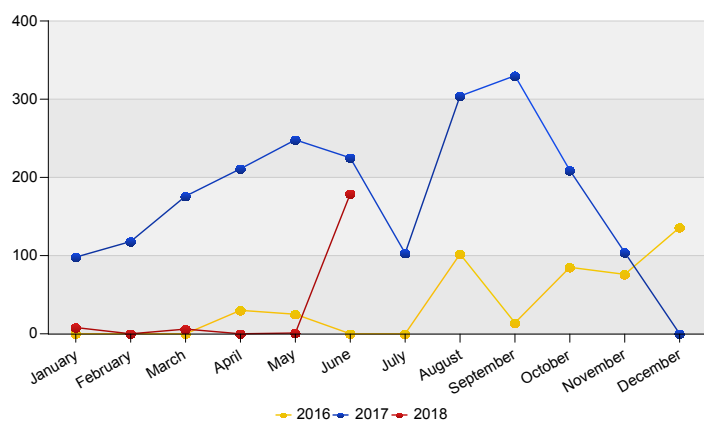

Top nationalities asylum resettlement influx in the last twelve months
Period: Jul 2017 - Jun 2018
Number of first asylum applications: 315

Asylum resettlement influx in The Netherlands

Cumulative development of asylum resettlement influx in The Netherlands

Influx of asylum resettlement Turkey 1 on 1 in The Netherlands (EU-Turkey Statement of 18 March 2016)

Source: METIS

Top 10 asylum resettlement Turkey 1 on 1 influx in The Netherlands

Total 2017	Country of citizenship	2017							2018						Last 12 months	Perc	
		Jul	Aug	Sep	Oct	Nov	Dec	Total	Jan	Feb	Mar	Apr	May	Jun			Total
2,102	Syrian Arab Republic	102	304	329	209	103	*	1,047	8	*	6	*	*	177	192	1,239	100%
*	Turkey	*	*	*	*	*	*	*	*	*	*	*	*	*	*	*	*
22	Unknown	*	*	*	*	*	*	*	*	*	*	*	*	*	*	*	*
2,126	Total	103	304	330	209	104	*	1,050	8	*	6	*	*	179	194	1,244	100%

* To conceal the lowest figures, all values between 0 and 4 are replaced by asterisk.

Top asylum resettlement Turkey 1 on 1 influx in The Netherlands June 2018

	Country of citizenship		%
1	Syrian Arab Republic	177	99%
2	Turkey	*	1%
Total June 2018		179	100%

Top nationalities asylum resettlement Turkey 1 on 1 influx in the last twelve months

Period: Jul 2017 - Jun 2018

Number of first asylum applications: 1.244

Asylum resettlement Turkey 1 on 1 influx in The Netherlands