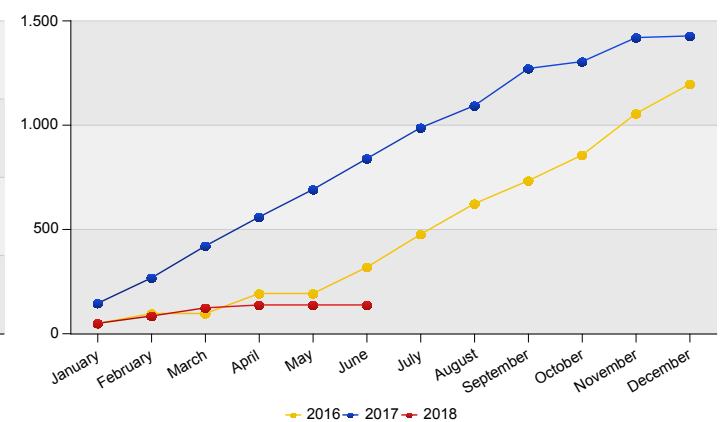

Top 10 asylum relocation influx in The Netherlands

Total 2017	Country of citizenship	2017							2018							Last 12 months	Perc
		Jul	Aug	Sep	Oct	Nov	Dec	Total	Jan	Feb	Mar	Apr	May	Jun	Total		
495	Eritrea	50	*	81	*	80	*	217	44	34	39	9	*	*	126	343	47%
756	Syrian Arab Republic	92	20	72	25	21	6	236	*	*	*	5	*	*	6	242	33%
125	Iraq	*	78	16	*	13	*	111	6	*	*	*	*	*	6	117	16%
18	Stateless	*	6	*	*	*	*	11	*	*	*	*	*	*	*	11	2%
31	Unknown	*	*	*	*	*	*	11	*	*	*	*	*	*	*	11	2%
*	Palestinian Territory, Occupied	*	*	*	*	*	*	*	*	*	*	*	*	*	*	*	*
1,427	Total	148	106	178	33	115	8	588	50	35	39	14	*	*	138	726	100%

* To conceal the lowest figures, all values between 0 and 4 are replaced by asterisk.
De IND is adjusting its systems to improve its data quality and remove discrepancies that cause some cases to be inaccurately registered and included in figures of recent versions of this report. This adjustment can result in some inconsistencies between reports. Due to technical capabilities of the system it is not possible to correct for these discrepancies in this report. Changes made in the registration of cases are shown in the next version of this report. To ensure consistency between reports, figures published earlier will not be updated.

Top asylum relocation influx in The Netherlands
June 2018

Geen gegevens beschikbaar

Top nationalities asylum relocation influx in the last twelve months
Period: Jul 2017 - Jun 2018

Number of first asylum applications: 726

Asylum relocation influx in The Netherlands

Cumulative development of asylum relocation influx in The Netherlands

Influx of asylum resettlement in The Netherlands (with the exception of 1:1 resettlement Turkey)
Source: METIS