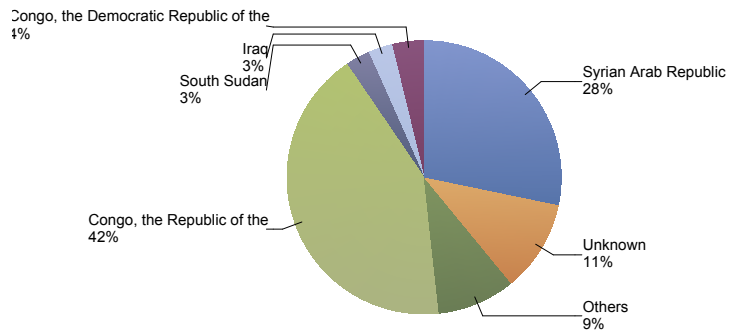

Influx of asylum resettlement in The Netherlands (with the exception of 1:1 resettlement Turkey)
Source: METIS

Top 10 asylum resettlement influx in the Netherlands

Total 2017	Country of citizenship	2017						2018						Last 12 months	Perc		
		Jul	Aug	Sep	Oct	Nov	Dec	Total	Jan	Feb	Mar	Apr	May			Jun	Total
*	Congo, the Republic of the	*	*	*	*	*	*	*	*	*	*	*	70	63	133	133	42%
87	Syrian Arab Republic	*	*	69	6	*	*	82	*	*	*	*	*	*	7	89	28%
34	Unknown	*	*	30	*	*	*	34	*	*	*	*	*	*	*	34	11%
*	Congo, the Democratic Republic of the	*	*	*	*	*	*	*	*	*	*	*	5	6	11	12	4%
6	Iraq	*	*	5	*	*	*	5	*	*	*	*	*	*	*	9	3%
*	South Sudan	*	*	*	*	*	*	*	*	*	*	*	*	5	9	9	3%
*	Somalia	*	*	*	*	*	*	*	*	*	*	*	*	7	7	7	2%
6	Eritrea	*	*	*	*	*	*	*	*	*	*	*	*	*	*	6	2%
11	Others	*	7	*	*	*	*	10	*	*	*	*	5	*	6	16	5%
145	Total	*	13	104	8	7	*	134	*	*	*	*	89	86	181	315	100%

* To conceal the lowest figures, all values between 0 and 4 are replaced by asterisk.

Top asylum resettlement influx in The Netherlands
June 2018

	Country of citizenship		%
1	Congo, the Republic of the	63	73%
2	Somalia	7	8%
3	Congo, the Democratic Republic of the	6	7%
4	South Sudan	5	6%
5	Syrian Arab Republic	*	5%
	Others	*	1%
Total June 2018		*	100%

Top nationalities asylum resettlement influx in the last twelve months
Period: Jul 2017 - Jun 2018
Number of first asylum applications: 315