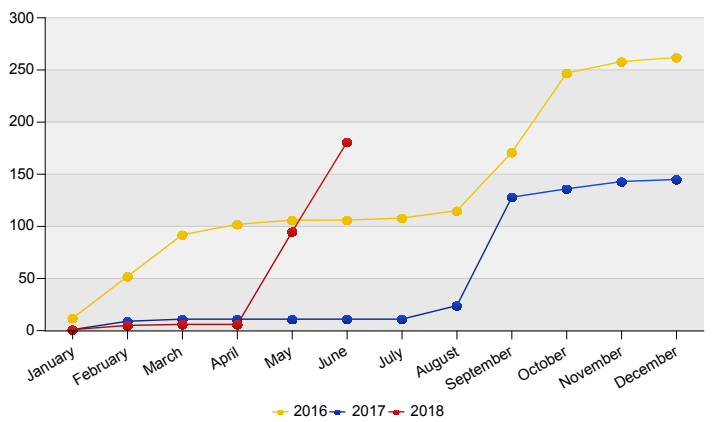

Top asylum relocation influx in The Netherlands
June 2018

Geen gegevens beschikbaar

Top nationalities asylum relocation influx in the last twelve months
Period: Jul 2017 - Jun 2018

Number of first asylum applications: 726

Top 10 asylum resettlement influx in the Netherlands

Total 2017	Country of citizenship	2017						2018						Last 12 months	Perc		
		Jul	Aug	Sep	Oct	Nov	Dec	Total	Jan	Feb	Mar	Apr	May			Jun	Total
*	Congo, the Republic of the	*	*	*	*	*	*	*	*	*	*	*	70	63	133	133	42%
87	Syrian Arab Republic	*	*	69	6	*	*	82	*	*	*	*	*	*	7	89	28%
34	Unknown	*	*	30	*	*	*	34	*	*	*	*	*	*	*	34	11%
*	Congo, the Democratic Republic of the	*	*	*	*	*	*	*	*	*	*	*	5	6	11	12	4%
6	Iraq	*	*	5	*	*	*	5	*	*	*	*	*	*	*	9	3%
*	South Sudan	*	*	*	*	*	*	*	*	*	*	*	*	5	9	9	3%
*	Somalia	*	*	*	*	*	*	*	*	*	*	*	*	7	7	7	2%
6	Eritrea	*	*	*	*	*	*	*	*	*	*	*	*	*	*	6	2%
11	Others	*	7	*	*	*	*	10	*	*	*	*	5	*	6	16	5%
145	Total	*	13	104	8	7	*	134	*	*	*	*	89	86	181	315	100%

* To conceal the lowest figures, all values between 0 and 4 are replaced by asterisk.

Top asylum resettlement influx in The Netherlands
June 2018

	Country of citizenship		%
1	Congo, the Republic of the	63	73%
2	Somalia	7	8%
3	Congo, the Democratic Republic of the	6	7%
4	South Sudan	5	6%
5	Syrian Arab Republic	*	5%
	Others	*	1%
Total June 2018		*	100%

Top nationalities asylum resettlement influx in the last twelve months
Period: Jul 2017 - Jun 2018
Number of first asylum applications: 315

Asylum resettlement influx in The Netherlands

Cumulative development of asylum resettlement influx in The Netherlands