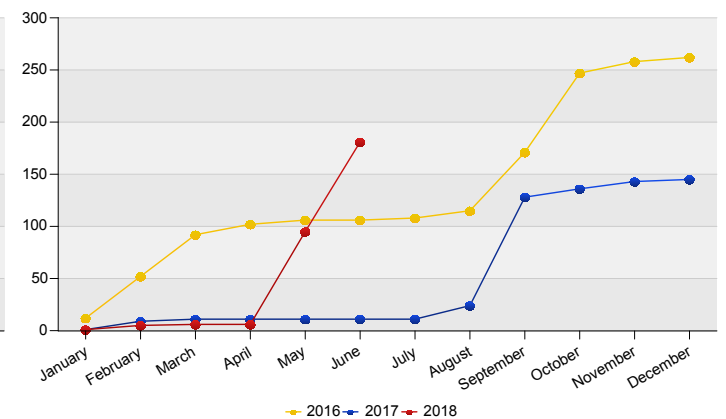

Top asylum relocation influx in The Netherlands
June 2018

Geen gegevens beschikbaar

Top nationalities asylum relocation influx in the last twelve months
Period: Jul 2017 - Jun 2018

Number of first asylum applications: 726

Top 10 asylum resettlement influx in the Netherlands

Total 2017	Country of citizenship	2017						2018						Last 12 months	Perc		
		Jul	Aug	Sep	Oct	Nov	Dec	Total	Jan	Feb	Mar	Apr	May			Jun	Total
*	Congo, the Republic of the	*	*	*	*	*	*	*	*	*	*	*	70	63	133	133	42%
87	Syrian Arab Republic	*	*	69	6	*	*	82	*	*	*	*	*	*	7	89	28%
34	Unknown	*	*	30	*	*	*	34	*	*	*	*	*	*	*	34	11%
*	Congo, the Democratic Republic of the	*	*	*	*	*	*	*	*	*	*	*	5	6	11	12	4%
6	Iraq	*	*	5	*	*	*	5	*	*	*	*	*	*	*	9	3%
*	South Sudan	*	*	*	*	*	*	*	*	*	*	*	*	5	9	9	3%
*	Somalia	*	*	*	*	*	*	*	*	*	*	*	*	7	7	7	2%
6	Eritrea	*	*	*	*	*	*	*	*	*	*	*	*	*	*	6	2%
11	Others	*	7	*	*	*	*	10	*	*	*	*	5	*	6	16	5%
145	Total	*	13	104	8	7	*	134	*	*	*	*	89	86	181	315	100%

* To conceal the lowest figures, all values between 0 and 4 are replaced by asterisk.

Top asylum resettlement influx in The Netherlands
June 2018

	Country of citizenship		%
1	Congo, the Republic of the	63	73%
2	Somalia	7	8%
3	Congo, the Democratic Republic of the	6	7%
4	South Sudan	5	6%
5	Syrian Arab Republic	*	5%
	Others	*	1%
Total June 2018		*	100%

Top nationalities asylum resettlement influx in the last twelve months
Period: Jul 2017 - Jun 2018
Number of first asylum applications: 315

Asylum resettlement influx in The Netherlands

Cumulative development of asylum resettlement influx in The Netherlands