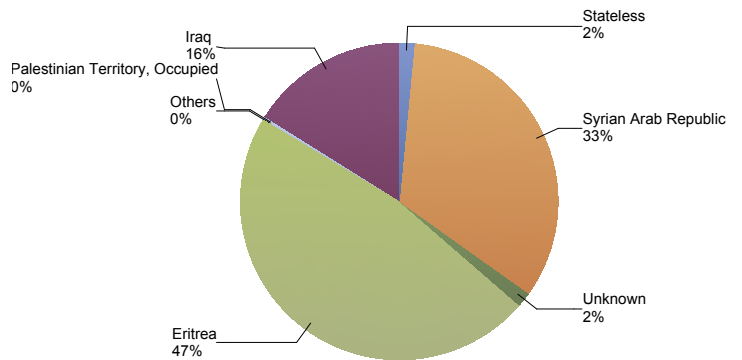

Top 10 asylum relocation influx in The Netherlands

Total 2017	Country of citizenship	2017							2018							Last 12 months	Perc
		Jul	Aug	Sep	Oct	Nov	Dec	Total	Jan	Feb	Mar	Apr	May	Jun	Total		
495	Eritrea	50	*	81	*	80	*	217	44	34	39	9	*	*	126	343	47%
756	Syrian Arab Republic	92	20	72	25	21	6	236	*	*	*	5	*	*	6	242	33%
125	Iraq	*	78	16	*	13	*	111	6	*	*	*	*	*	6	117	16%
18	Stateless	*	6	*	*	*	*	11	*	*	*	*	*	*	*	11	2%
31	Unknown	*	*	*	*	*	*	11	*	*	*	*	*	*	*	11	2%
*	Palestinian Territory, Occupied	*	*	*	*	*	*	*	*	*	*	*	*	*	*	*	*
1,427	Total	148	106	178	33	115	8	588	50	35	39	14	*	*	138	726	100%

* To conceal the lowest figures, all values between 0 and 4 are replaced by asterisk.
De IND is adjusting its systems to improve its data quality and remove discrepancies that cause some cases to be inaccurately registered and included in figures of recent versions of this report. This adjustment can result in some inconsistencies between reports. Due to technical capabilities of the system it is not possible to correct for these discrepancies in this report. Changes made in the registration of cases are shown in the next version of this report. To ensure consistency between reports, figures published earlier will not be updated.

Top asylum relocation influx in The Netherlands
June 2018

Geen gegevens beschikbaar

Top nationalities asylum relocation influx in the last twelve months
Period: Jul 2017 - Jun 2018

Number of first asylum applications: 726