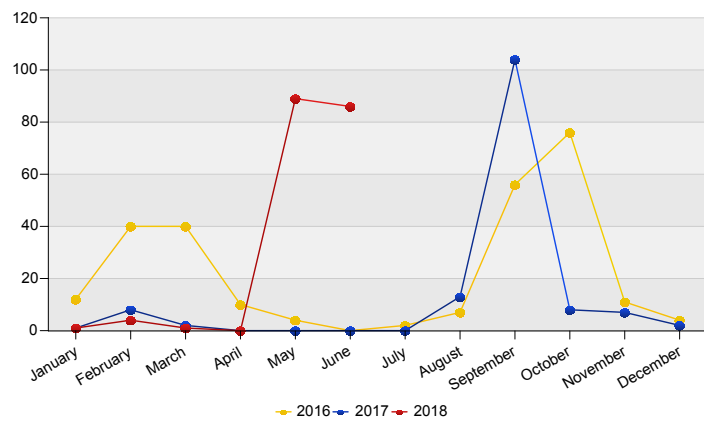

Top asylum relocation influx in The Netherlands
June 2018

Geen gegevens beschikbaar

Top nationalities asylum relocation influx in the last twelve months
Period: Jul 2017 - Jun 2018

Number of first asylum applications: 726

Top 10 asylum resettlement influx in the Netherlands

Total 2017	Country of citizenship	2017						2018						Last 12 months	Perc		
		Jul	Aug	Sep	Oct	Nov	Dec	Total	Jan	Feb	Mar	Apr	May			Jun	Total
*	Congo, the Republic of the	*	*	*	*	*	*	*	*	*	*	*	70	63	133	133	42%
87	Syrian Arab Republic	*	*	69	6	*	*	82	*	*	*	*	*	*	7	89	28%
34	Unknown	*	*	30	*	*	*	34	*	*	*	*	*	*	*	34	11%
*	Congo, the Democratic Republic of the	*	*	*	*	*	*	*	*	*	*	*	5	6	11	12	4%
6	Iraq	*	*	5	*	*	*	5	*	*	*	*	*	*	*	9	3%
*	South Sudan	*	*	*	*	*	*	*	*	*	*	*	*	5	9	9	3%
*	Somalia	*	*	*	*	*	*	*	*	*	*	*	*	7	7	7	2%
6	Eritrea	*	*	*	*	*	*	*	*	*	*	*	*	*	*	6	2%
11	Others	*	7	*	*	*	*	10	*	*	*	*	5	*	6	16	5%
145	Total	*	13	104	8	7	*	134	*	*	*	*	89	86	181	315	100%

* To conceal the lowest figures, all values between 0 and 4 are replaced by asterisk.

Top asylum resettlement influx in The Netherlands
June 2018

	Country of citizenship		%
1	Congo, the Republic of the	63	73%
2	Somalia	7	8%
3	Congo, the Democratic Republic of the	6	7%
4	South Sudan	5	6%
5	Syrian Arab Republic	*	5%
	Others	*	1%
Total June 2018		*	100%

Top nationalities asylum resettlement influx in the last twelve months
Period: Jul 2017 - Jun 2018
Number of first asylum applications: 315

Asylum resettlement influx in The Netherlands

Cumulative development of asylum resettlement influx in The Netherlands