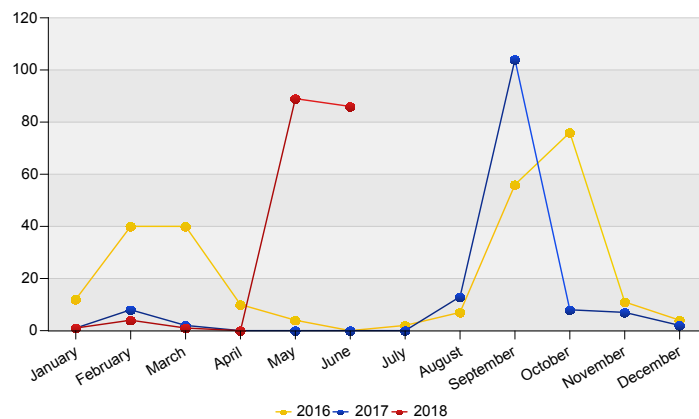

Top asylum relocation influx in The Netherlands
June 2018

Geen gegevens beschikbaar

Top nationalities asylum relocation influx in the last twelve months
Period: Jul 2017 - Jun 2018

Number of first asylum applications: 726

Top 10 asylum resettlement influx in the Netherlands

Total 2017	Country of citizenship	2017						2018						Last 12 months	Perc		
		Jul	Aug	Sep	Oct	Nov	Dec	Total	Jan	Feb	Mar	Apr	May			Jun	Total
*	Congo, the Republic of the	*	*	*	*	*	*	*	*	*	*	*	70	63	133	133	42%
87	Syrian Arab Republic	*	*	69	6	*	*	82	*	*	*	*	*	*	7	89	28%
34	Unknown	*	*	30	*	*	*	34	*	*	*	*	*	*	*	34	11%
*	Congo, the Democratic Republic of the	*	*	*	*	*	*	*	*	*	*	*	5	6	11	12	4%
6	Iraq	*	*	5	*	*	*	5	*	*	*	*	*	*	*	9	3%
*	South Sudan	*	*	*	*	*	*	*	*	*	*	*	*	5	9	9	3%
*	Somalia	*	*	*	*	*	*	*	*	*	*	*	*	7	7	7	2%
6	Eritrea	*	*	*	*	*	*	*	*	*	*	*	*	*	*	6	2%
11	Others	*	7	*	*	*	*	10	*	*	*	*	5	*	6	16	5%
145	Total	*	13	104	8	7	*	134	*	*	*	*	89	86	181	315	100%

* To conceal the lowest figures, all values between 0 and 4 are replaced by asterisk.

Top asylum resettlement influx in The Netherlands
June 2018

	Country of citizenship		%
1	Congo, the Republic of the	63	73%
2	Somalia	7	8%
3	Congo, the Democratic Republic of the	6	7%
4	South Sudan	5	6%
5	Syrian Arab Republic	*	5%
	Others	*	1%
Total June 2018		*	100%

Top nationalities asylum resettlement influx in the last twelve months
Period: Jul 2017 - Jun 2018
Number of first asylum applications: 315

Asylum resettlement influx in The Netherlands

Cumulative development of asylum resettlement influx in The Netherlands