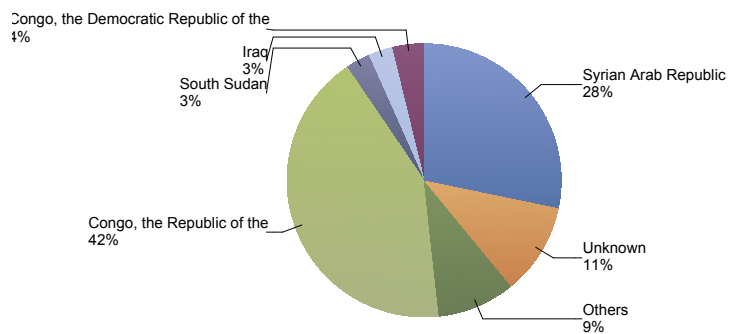

Influx of asylum resettlement in The Netherlands (with the exception of 1:1 resettlement Turkey)
Source: METIS

Top 10 asylum resettlement influx in the Netherlands

Total 2017	Country of citizenship	2017						2018						Last 12 months	Perc		
		Jul	Aug	Sep	Oct	Nov	Dec	Total	Jan	Feb	Mar	Apr	May			Jun	Total
*	Congo, the Republic of the	*	*	*	*	*	*	*	*	*	*	*	70	63	133	133	42%
87	Syrian Arab Republic	*	*	69	6	*	*	82	*	*	*	*	*	*	7	89	28%
34	Unknown	*	*	30	*	*	*	34	*	*	*	*	*	*	*	34	11%
*	Congo, the Democratic Republic of the	*	*	*	*	*	*	*	*	*	*	*	5	6	11	12	4%
6	Iraq	*	*	5	*	*	*	5	*	*	*	*	*	*	*	9	3%
*	South Sudan	*	*	*	*	*	*	*	*	*	*	*	*	5	9	9	3%
*	Somalia	*	*	*	*	*	*	*	*	*	*	*	*	7	7	7	2%
6	Eritrea	*	*	*	*	*	*	*	*	*	*	*	*	*	*	6	2%
11	Others	*	7	*	*	*	*	10	*	*	*	*	5	*	6	16	5%
145	Total	*	13	104	8	7	*	134	*	*	*	*	89	86	181	315	100%

* To conceal the lowest figures, all values between 0 and 4 are replaced by asterisk.

Top asylum resettlement influx in The Netherlands
June 2018

	Country of citizenship		%
1	Congo, the Republic of the	63	73%
2	Somalia	7	8%
3	Congo, the Democratic Republic of the	6	7%
4	South Sudan	5	6%
5	Syrian Arab Republic	*	5%
	Others	*	1%
Total June 2018		*	100%

Top nationalities asylum resettlement influx in the last twelve months
Period: Jul 2017 - Jun 2018
Number of first asylum applications: 315