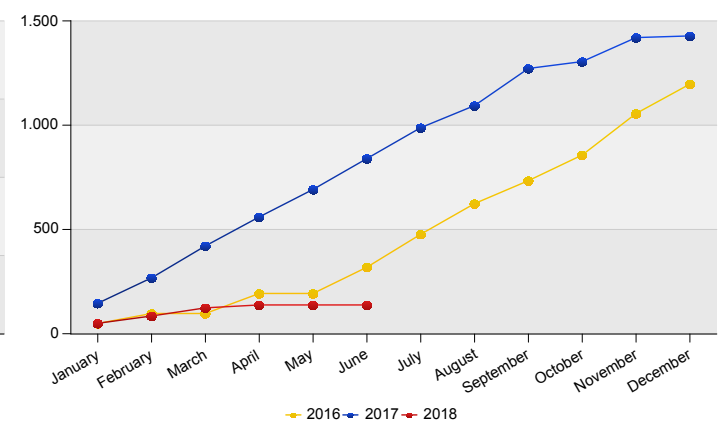

* To conceal the lowest figures, all values between 0 and 4 are replaced by asterisk.
De IND is adjusting its systems to improve its data quality and remove discrepancies that cause some cases to be inaccurately registered and included in figures of recent versions of this report. This adjustment can result in some inconsistencies between reports. Due to technical capabilities of the system it is not possible to correct for these discrepancies in this report. Changes made in the registration of cases are shown in the next version of this report. To ensure consistency between reports, figures published earlier will not be updated.

Top asylum relocation influx in The Netherlands
June 2018

Geen gegevens beschikbaar

Top nationalities asylum relocation influx in the last twelve months
Period: Jul 2017 - Jun 2018

Number of first asylum applications: 726

Asylum relocation influx in The Netherlands

Cumulative development of asylum relocation influx in The Netherlands

Influx of asylum resettlement in The Netherlands (with the exception of 1:1 resettlement Turkey)
Source: METIS