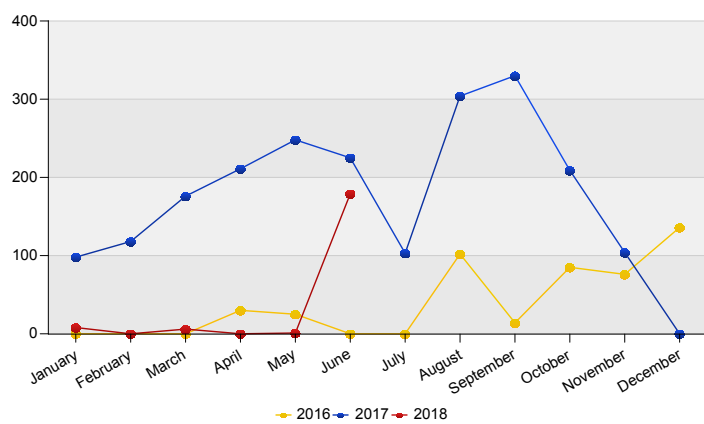

Asylum resettlement Turkey 1 on 1 influx in The Netherlands