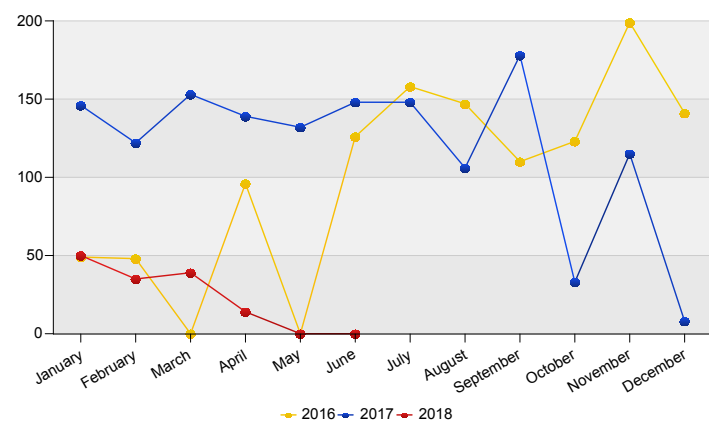

* To conceal the lowest figures, all values between 0 and 4 are replaced by asterisk.
De IND is adjusting its systems to improve its data quality and remove discrepancies that cause some cases to be inaccurately registered and included in figures of recent versions of this report. This adjustment can result in some inconsistencies between reports. Due to technical capabilities of the system it is not possible to correct for these discrepancies in this report. Changes made in the registration of cases are shown in the next version of this report. To ensure consistency between reports, figures published earlier will not be updated.

Top asylum relocation influx in The Netherlands
June 2018

Geen gegevens beschikbaar

Top nationalities asylum relocation influx in the last twelve months
Period: Jul 2017 - Jun 2018

Number of first asylum applications: 726

Asylum relocation influx in The Netherlands

Cumulative development of asylum relocation influx in The Netherlands

Influx of asylum resettlement in The Netherlands (with the exception of 1:1 resettlement Turkey)
Source: METIS