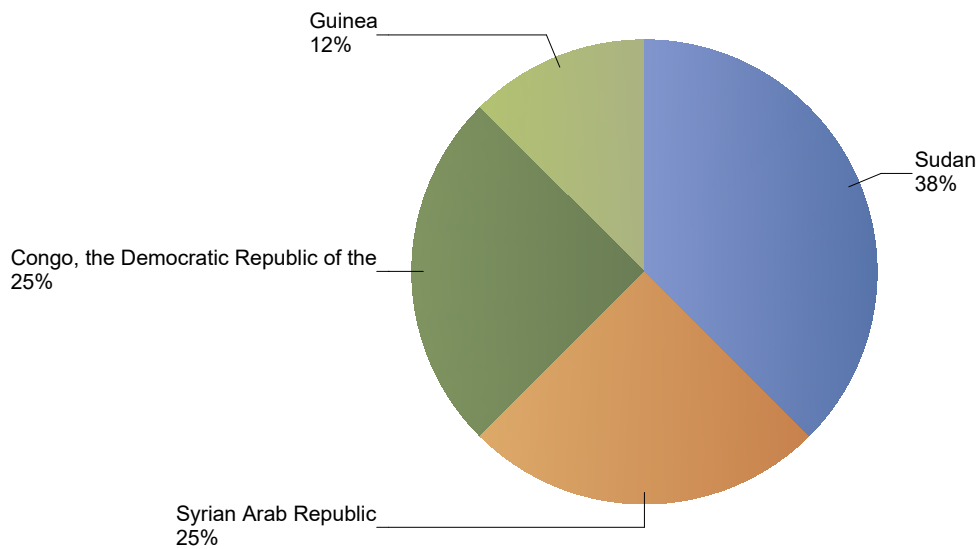

Influx of asylum relocation in The Netherlands

Source: METiS

Total asylum relocation influx in The Netherlands

Current calendar year:

Country of citizenship	2019								Total	Perc
	Jan	Feb	Mar	Apr	May	Jun	Jul			
Sudan	*	*	*	*	*	*	*	*	*	38%
Congo, the Democratic Republic of the	*	*	*	*	*	*	*	*	*	25%
Syrian Arab Republic	*	*	*	*	*	*	*	*	*	25%
Guinea	*	*	*	*	*	*	*	*	*	12%
Total	6	*	*	*	*	*	*	*	8	100%

Previous calendar year:

Country of citizenship	2018	Perc
Eritrea	127	80%
Sudan	19	12%
Iraq	6	4%
Syrian Arab Republic	6	4%
Unknown	*	1%
Total	159	100%

* To conceal the lowest figures, all values between 0 and 4 are replaced by asterisks.

** In September 2015 the Council of the European Union has taken two consecutive decisions to provide (temporary) support to Italy and Greece by relocating asylum applicants to other Member States of the EU. These decisions were valid for a period of two years.

Total asylum relocation influx in the current year

Period: 2019

Number of first asylum applications: 8