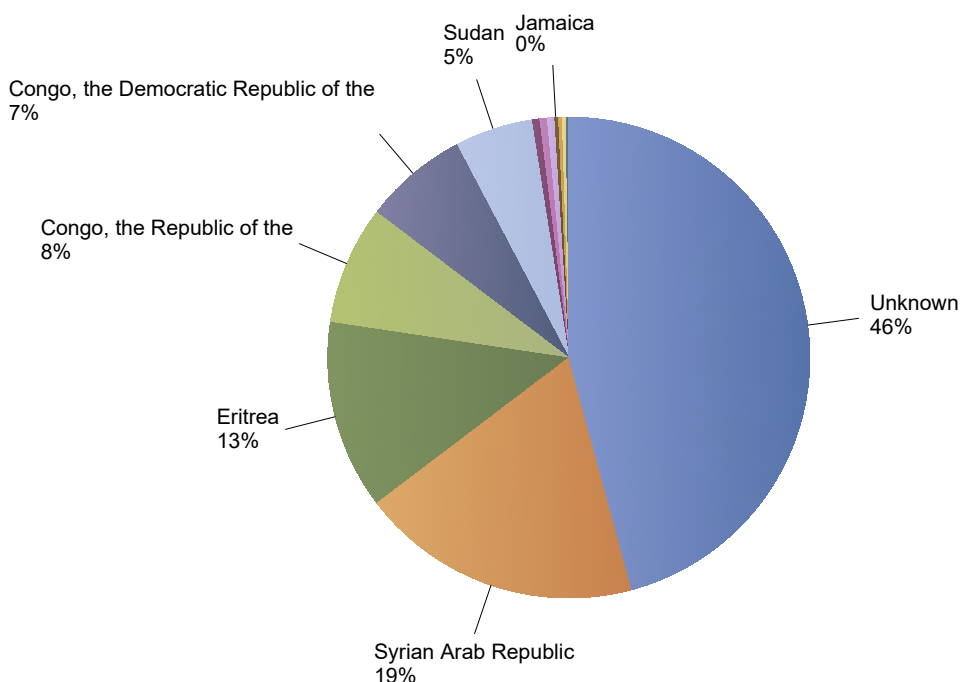

Total resettlement influx in The Netherlands

Current calendar year:

Country of citizenship	2019								Total	Perc
	Jan	Feb	Mar	Apr	May	Jun	Jul			
Unknown	*	78	23	8	15	57	*	184	46%	
Syrian Arab Republic	*	46	22	*	*	*	6	76	19%	
Eritrea	*	*	*	*	*	*	49	51	13%	
Congo, the Republic of the	*	*	*	*	26	6	*	32	8%	
Congo, the Democratic Republic of the	*	*	*	*	18	10	*	28	7%	
Sudan	*	*	*	*	15	*	*	21	5%	
Burundi	*	*	*	*	*	*	*	*	0%	
South Sudan	*	*	*	*	*	*	*	*	0%	
Somalia	*	*	*	*	*	*	*	*	0%	
Uganda	*	*	*	*	*	*	*	*	0%	
Jamaica	*	*	*	*	*	*	*	*	0%	
Iraq	*	*	*	*	*	*	*	*	0%	
Yemen	*	*	*	*	*	*	*	*	0%	
Total	7	124	48	11	77	74	61	402	100%	

* To conceal the lowest figures, all values between 0 and 4 are replaced by asterisks.

Previous calendar year:

Country of citizenship	2018	Perc
Congo, the Republic of the	129	24%
Unknown	123	23%
Syrian Arab Republic	98	19%
Sudan	68	13%
Eritrea	41	8%
South Sudan	22	4%
Somalia	20	4%
Congo, the Democratic Republic of the	16	3%
Iraq	5	1%
Uganda	*	1%
Jamaica	*	0%
Lebanon	*	0%
Total	528	100%

Top nationalities asylum resettlement influx in the current year

Period: 2019

Number of first asylum applications: 402

July 2019

Country of citizenship	Total	Perc
Eritrea	49	80%
Syrian Arab Republic	6	10%
Sudan	*	5%
Somalia	*	3%
Unknown	*	2%
Total	61	100%