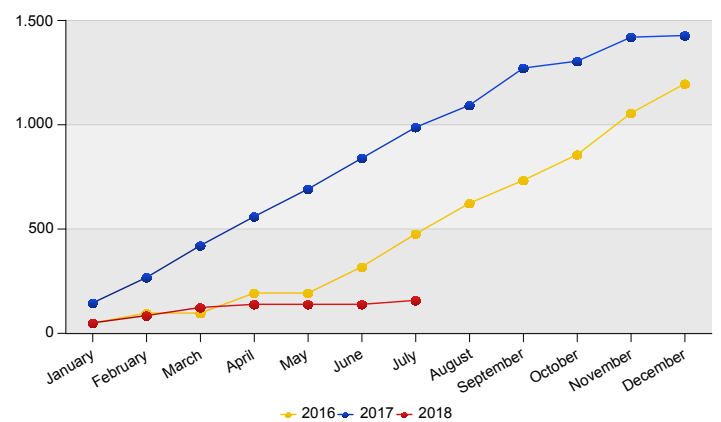

Asylum Trends

Appendix: Relocation and Resettlement

July 2018

Influx of asylum relocation in The Netherlands
Source: METIS

Top 10 asylum relocation influx in The Netherlands

Total 2017	Country of citizenship	2017					Total	2018							Last 12 months	Perc	
		Aug	Sep	Oct	Nov	Dec		Jan	Feb	Mar	Apr	May	Jun	Jul			
495	Eritrea	*	81	*	80	*	167	44	34	39	10	*	*	*	127	294	49%
756	Syrian Arab Republic	20	72	25	21	6	144	*	*	*	5	*	*	*	6	150	25%
125	Iraq	78	16	*	13	*	111	6	*	*	*	*	*	*	6	117	20%
*	Sudan	*	*	*	*	*	*	*	*	*	*	*	*	*	18	18	3%
18	Stateless	6	*	*	*	*	10	*	*	*	*	*	*	*	*	10	2%
31	Unknown	*	*	*	*	*	7	*	*	*	*	*	*	*	*	8	1%
*	Palestinian Territory, Occupied	*	*	*	*	*	*	*	*	*	*	*	*	*	*	*	*
*	Others	*	*	*	*	*	*	*	*	*	*	*	*	*	*	*	*
1,428	Total	106	178	33	115	8	440	50	35	39	15	*	*	19	158	598	100%

* To conceal the lowest figures, all values between 0 and 4 are replaced by asterisk.
The IND is adjusting its systems to improve its data quality and remove discrepancies that cause some cases to be inaccurately registered and included in figures of recent versions of this report. This adjustment can result in some inconsistencies between reports. Due to technical capabilities of the system it is not possible to correct for these discrepancies in this report. Changes made in the registration of cases are shown in the next version of this report. To ensure consistency between reports, figures published earlier will not be updated.

Top asylum relocation influx in The Netherlands
July 2018

Country of citizenship			%
1	Sudan	18	95%
2	Unknown	*	5%
Total July 2018		19	100%

Top nationalities asylum relocation influx in the last twelve months
Period: Aug 2017 - Jul 2018
Number of first asylum applications: 598

Asylum relocation influx in The Netherlands

Cumulative development of asylum relocation influx in The Netherlands

Influx of asylum resettlement in The Netherlands (with the exception of 1:1 resettlement Turkey)
 Source: METIS