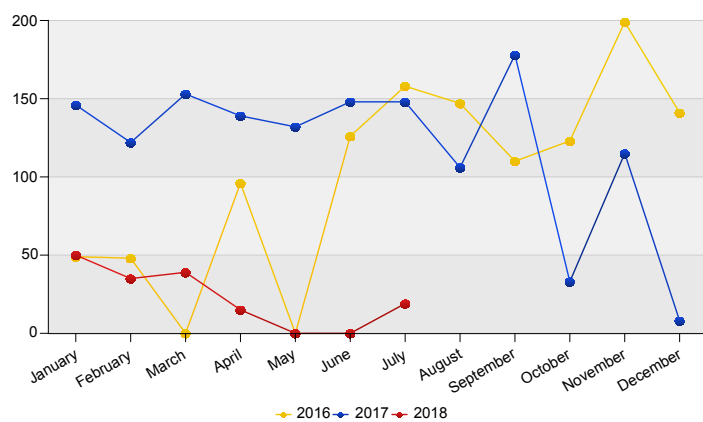

Asylum relocation influx in The Netherlands