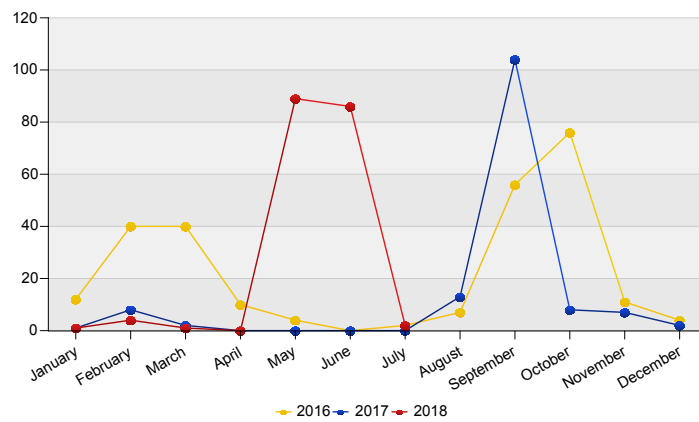

Top asylum relocation influx in The Netherlands
July 2018

Country of citizenship			%
1	Sudan	18	95%
2	Unknown	*	5%
Total July 2018		19	100%

Top nationalities asylum relocation influx in the last twelve months
Period: Aug 2017 - Jul 2018
Number of first asylum applications: 598

Top 10 asylum resettlement influx in the Netherlands

Total 2017	Country of citizenship	2017						2018						Last 12 months	Perc		
		Aug	Sep	Oct	Nov	Dec	Total	Jan	Feb	Mar	Apr	May	Jun			Jul	Total
*	Congo, the Republic of the	*	*	*	*	*	*	*	*	*	*	70	63	*	133	133	42%
87	Syrian Arab Republic	*	69	6	*	*	82	*	*	*	*	*	*	*	7	89	28%
34	Unknown	*	30	*	*	*	34	*	*	*	*	*	*	*	*	34	11%
*	Congo, the Democratic Republic of the	*	*	*	*	*	*	*	*	*	*	5	6	*	12	13	4%
6	Iraq	*	5	*	*	*	5	*	*	*	*	*	*	*	*	9	3%
*	South Sudan	*	*	*	*	*	*	*	*	*	*	*	5	*	9	9	3%
*	Somalia	*	*	*	*	*	*	*	*	*	*	*	7	*	7	7	2%
6	Eritrea	*	*	*	*	*	*	*	*	*	*	*	*	*	*	6	2%
11	Others	7	*	*	*	*	10	*	*	*	*	5	*	*	7	17	5%
145	Total	13	104	8	7	*	134	*	*	*	*	89	86	*	183	317	100%

* To conceal the lowest figures, all values between 0 and 4 are replaced by asterisk.

Top asylum resettlement influx in The Netherlands July 2018

	Country of citizenship	%
1	Congo, the Democratic Republic of the	50%
2	Sudan	50%
Total July 2018		100%

Top nationalities asylum resettlement influx in the last twelve months
 Period: Aug 2017 - Jul 2018
 Number of first asylum applications: 317

Asylum resettlement influx in The Netherlands

Cumulative development of asylum resettlement influx in The Netherlands