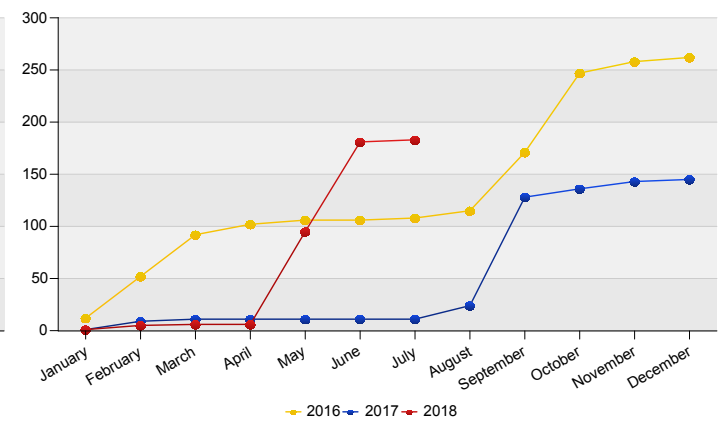

Top asylum relocation influx in The Netherlands
July 2018

Country of citizenship			%
1	Sudan	18	95%
2	Unknown	*	5%
Total July 2018		19	100%

Top nationalities asylum relocation influx in the last twelve months
Period: Aug 2017 - Jul 2018
Number of first asylum applications: 598

Top 10 asylum resettlement influx in the Netherlands

Total 2017	Country of citizenship	2017						2018						Last 12 months	Perc		
		Aug	Sep	Oct	Nov	Dec	Total	Jan	Feb	Mar	Apr	May	Jun			Jul	Total
*	Congo, the Republic of the	*	*	*	*	*	*	*	*	*	*	70	63	*	133	133	42%
87	Syrian Arab Republic	*	69	6	*	*	82	*	*	*	*	*	*	*	7	89	28%
34	Unknown	*	30	*	*	*	34	*	*	*	*	*	*	*	*	34	11%
*	Congo, the Democratic Republic of the	*	*	*	*	*	*	*	*	*	*	5	6	*	12	13	4%
6	Iraq	*	5	*	*	*	5	*	*	*	*	*	*	*	*	9	3%
*	South Sudan	*	*	*	*	*	*	*	*	*	*	*	5	*	9	9	3%
*	Somalia	*	*	*	*	*	*	*	*	*	*	*	7	*	7	7	2%
6	Eritrea	*	*	*	*	*	*	*	*	*	*	*	*	*	*	6	2%
11	Others	7	*	*	*	*	10	*	*	*	*	5	*	*	7	17	5%
145	Total	13	104	8	7	*	134	*	*	*	*	89	86	*	183	317	100%

* To conceal the lowest figures, all values between 0 and 4 are replaced by asterisk.

Top asylum resettlement influx in The Netherlands July 2018

	Country of citizenship	%
1	Congo, the Democratic Republic of the	50%
2	Sudan	50%
Total July 2018		100%

Top nationalities asylum resettlement influx in the last twelve months
 Period: Aug 2017 - Jul 2018
 Number of first asylum applications: 317

Asylum resettlement influx in The Netherlands

Cumulative development of asylum resettlement influx in The Netherlands