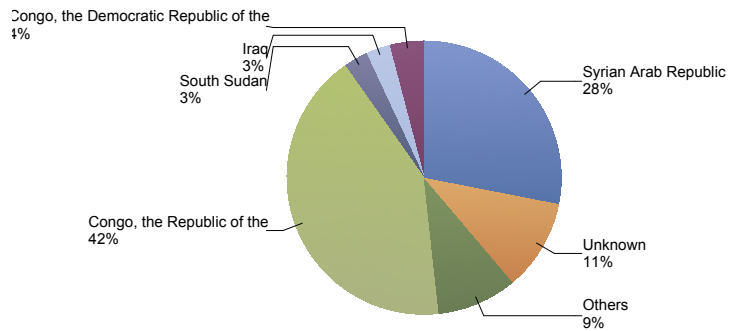

Influx of asylum resettlement in The Netherlands (with the exception of 1:1 resettlement Turkey)
Source: METIS

Top 10 asylum resettlement influx in the Netherlands

Total 2017	Country of citizenship	2017						2018						Last 12 months	Perc		
		Aug	Sep	Oct	Nov	Dec	Total	Jan	Feb	Mar	Apr	May	Jun			Jul	Total
*	Congo, the Republic of the	*	*	*	*	*	*	*	*	*	*	70	63	*	133	133	42%
87	Syrian Arab Republic	*	69	6	*	*	82	*	*	*	*	*	*	*	7	89	28%
34	Unknown	*	30	*	*	*	34	*	*	*	*	*	*	*	*	34	11%
*	Congo, the Democratic Republic of the	*	*	*	*	*	*	*	*	*	*	5	6	*	12	13	4%
6	Iraq	*	5	*	*	*	5	*	*	*	*	*	*	*	*	9	3%
*	South Sudan	*	*	*	*	*	*	*	*	*	*	*	5	*	9	9	3%
*	Somalia	*	*	*	*	*	*	*	*	*	*	*	7	*	7	7	2%
6	Eritrea	*	*	*	*	*	*	*	*	*	*	*	*	*	*	6	2%
11	Others	7	*	*	*	*	10	*	*	*	*	5	*	*	7	17	5%
145	Total	13	104	8	7	*	134	*	*	*	*	89	86	*	183	317	100%

* To conceal the lowest figures, all values between 0 and 4 are replaced by asterisk.

Top asylum resettlement influx in The Netherlands July 2018

	Country of citizenship	%
1	Congo, the Democratic Republic of the	50%
2	Sudan	50%
Total July 2018		100%

Top nationalities asylum resettlement influx in the last twelve months
Period: Aug 2017 - Jul 2018
Number of first asylum applications: 317