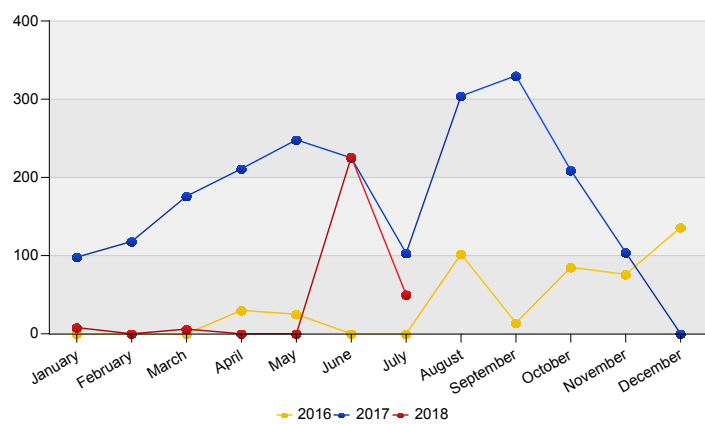

Top nationalities asylum resettlement influx in the last twelve months
 Period: Aug 2017 - Jul 2018
 Number of first asylum applications: 317

Asylum resettlement influx in The Netherlands

Cumulative development of asylum resettlement influx in The Netherlands

Influx of asylum resettlement Turkey 1 on 1 in The Netherlands (EU-Turkey Statement of 18 March 2016)

Source: METIS

Top 10 asylum resettlement Turkey 1 on 1 influx in The Netherlands

Total 2017	Country of citizenship	2017						2018						Last 12 months	Perc		
		Aug	Sep	Oct	Nov	Dec	Total	Jan	Feb	Mar	Apr	May	Jun			Jul	Total
2,102	Syrian Arab Republic	304	329	209	103	*	945	8	*	6	*	*	224	50	288	1,233	100%
22	Turkey	*	*	*	*	*	*	*	*	*	*	*	*	*	*	*	*
*	Unknown	*	*	*	*	*	*	*	*	*	*	*	*	*	*	*	*
2,126	Total	304	330	209	104	*	947	8	*	6	*	*	226	50	290	1,237	100%

* To conceal the lowest figures, all values between 0 and 4 are replaced by asterisk.

Top asylum resettlement Turkey 1 on 1 influx in The Netherlands July 2018

Country of citizenship		%
1 Syrian Arab Republic	50	100%
Total July 2018	50	100%

Top nationalities asylum resettlement Turkey 1 on 1 influx in the last twelve months

Period: Aug 2017 - Jul 2018
Number of first asylum applications: 1.237

Asylum resettlement Turkey 1 on 1 influx in The Netherlands