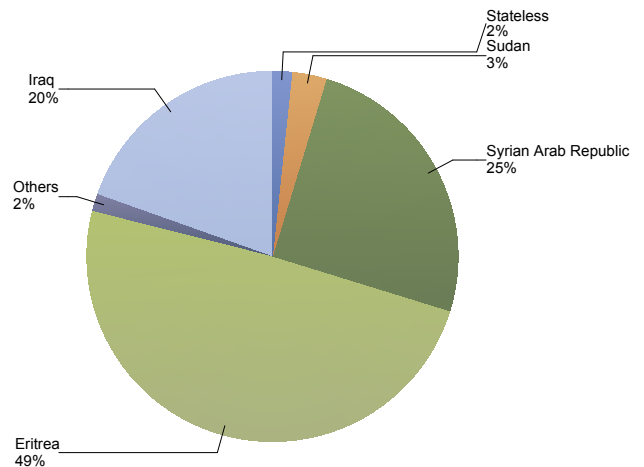

Asylum Trends

Appendix: Relocation and Resettlement

July 2018

Influx of asylum relocation in The Netherlands
Source: METIS

Top 10 asylum relocation influx in The Netherlands

Total 2017	Country of citizenship	2017					Total	2018							Last 12 months	Perc	
		Aug	Sep	Oct	Nov	Dec		Jan	Feb	Mar	Apr	May	Jun	Jul			
495	Eritrea	*	81	*	80	*	167	44	34	39	10	*	*	*	127	294	49%
756	Syrian Arab Republic	20	72	25	21	6	144	*	*	*	5	*	*	*	6	150	25%
125	Iraq	78	16	*	13	*	111	6	*	*	*	*	*	*	6	117	20%
*	Sudan	*	*	*	*	*	*	*	*	*	*	*	*	*	18	18	3%
18	Stateless	6	*	*	*	*	10	*	*	*	*	*	*	*	*	10	2%
31	Unknown	*	*	*	*	*	7	*	*	*	*	*	*	*	*	8	1%
*	Palestinian Territory, Occupied	*	*	*	*	*	*	*	*	*	*	*	*	*	*	*	*
*	Others	*	*	*	*	*	*	*	*	*	*	*	*	*	*	*	*
1,428	Total	106	178	33	115	8	440	50	35	39	15	*	*	19	158	598	100%

Top asylum relocation influx in The Netherlands
July 2018

Country of citizenship			%
1	Sudan	18	95%
2	Unknown	*	5%
Total July 2018		19	100%

Top nationalities asylum relocation influx in the last twelve months
Period: Aug 2017 - Jul 2018
Number of first asylum applications: 598

Top nationalities asylum resettlement Turkey 1 on 1 influx in the last twelve months

Period: Aug 2017 - Jul 2018
Number of first asylum applications: 1.237

Asylum resettlement Turkey 1 on 1 influx in The Netherlands