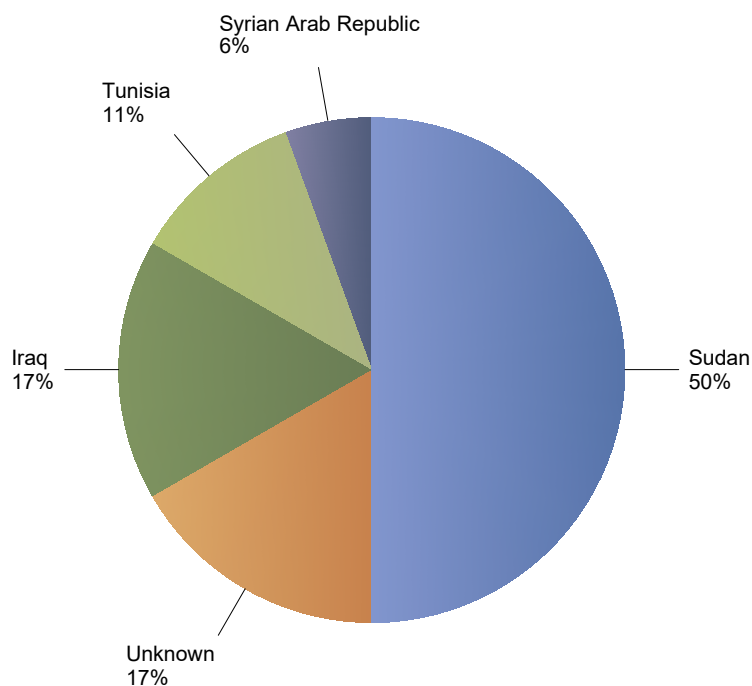

Total asylum relocation influx in the current year

Period: 2020

Number of first asylum applications: 0

No Data Available

Previous calendar year:

Country of citizenship	2019	Perc
Sudan	*	38%
Congo, the Democratic Republic of the	*	25%
Syrian Arab Republic	*	25%
Guinea	*	12%
Eritrea	*	0%
Total	8	100%

Influx of asylum resettlement in The Netherlands (with the exception of 1:1 resettlement Turkey)
Source: METiS

Total resettlement influx in The Netherlands

Current calendar year:

Country of citizenship	2020			
	Jan	Feb	Total	Perc
Sudan	8	*	9	50%
Unknown	*	*	*	17%
Iraq	*	*	*	17%
Tunisia	*	*	*	11%
Syrian Arab Republic	*	*	*	6%
Total	10	8	18	100%

* To conceal the lowest figures, all values between 0 and 4 are replaced by asterisks.

Previous calendar year:

Country of citizenship	2019	Perc
Unknown	283	39%
Syrian Arab Republic	207	28%
Sudan	70	10%
Eritrea	56	8%
Congo, the Republic of the	32	4%
Congo, the Democratic Republic of the	28	4%
South Sudan	27	4%
Burundi	8	1%
Yemen	6	1%
Iraq	*	1%
Somalia	*	1%
Central African Republic	*	0%
Pakistan	*	0%
Afghanistan	*	0%
Ethiopia	*	0%
Jamaica	*	0%
Lebanon	*	0%
Uganda	*	0%
Total	734	100%

Top nationalities asylum resettlement influx in the current year
Period: 2020
Number of first asylum applications: 18

February 2020

Country of citizenship	Total	Perc
Iraq	*	38%
Unknown	*	38%
Sudan	*	12%
Syrian Arab Republic	*	12%
South Sudan	*	0%
Total	8	100%