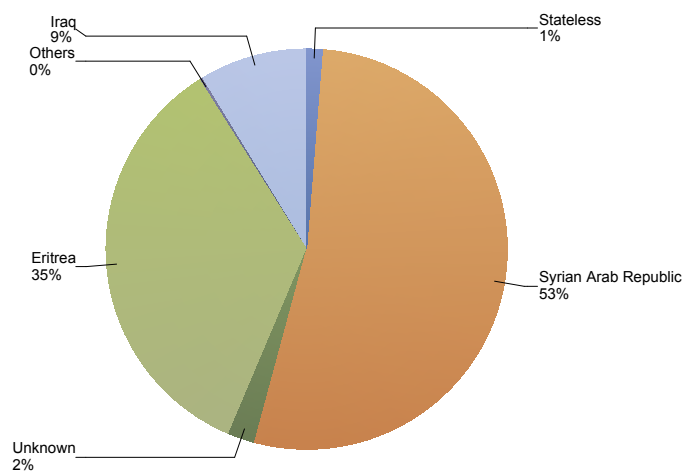

Influx of asylum relocation in The Netherlands (Council decision 2015/1523 and Council decision 2015/1601)
Source: METIS

Top 10 asylum relocation influx in The Netherlands

Total 2016	Country of citizenship	2017												Last 12 months	Perc	
		Jan	Feb	Mar	Apr	May	Jun	Jul	Aug	Sep	Oct	Nov	Dec			Total
703	Syrian Arab Republic	97	71	101	89	82	80	92	20	72	25	21	6	756	756	53%
367	Eritrea	43	46	49	43	47	50	50	*	81	*	80	*	495	495	35%
74	Iraq	*	5	*	7	*	*	*	78	16	*	13	*	125	125	9%
30	Unknown	6	*	*	*	*	13	*	*	*	*	*	*	31	31	2%
11	Stateless	*	*	*	*	*	5	*	6	*	*	*	*	18	18	1%
9	Palestinian Territory, Occupied	*	*	*	*	*	*	*	*	*	*	*	*	*	*	*
*	Sudan	*	*	*	*	*	*	*	*	*	*	*	*	*	*	*
*	Others	*	*	*	*	*	*	*	*	*	*	*	*	*	*	*
1,197	Total	146	122	153	139	132	148	148	106	178	33	115	8	1,428	1,428	100%

* To conceal the lowest figures, all values between 0 and 4 are replaced by asterisk.

Top asylum relocation influx in The Netherlands
December 2017

	Country of citizenship		%
1	Syrian Arab Republic	6	75%
2	Unknown	*	25%
Total December 2017		8	100%

Top nationalities asylum relocation influx in the last twelve months
Period: Jan 2017 - Dec 2017
Number of first asylum applications: 1.428