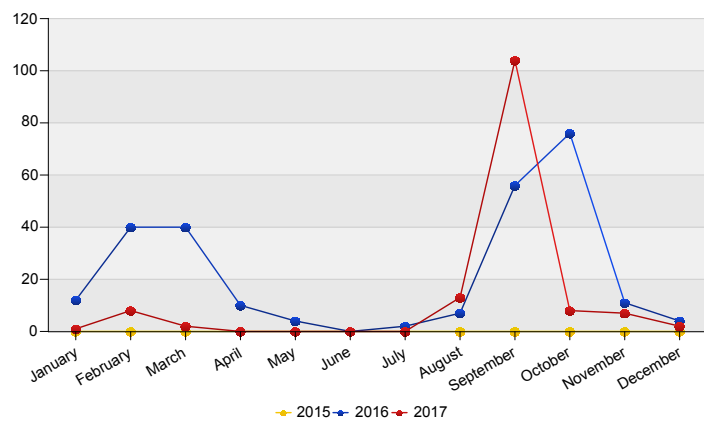

Top nationalities asylum relocation influx in the last twelve months  
Period: Jan 2017 - Dec 2017  
Number of first asylum applications: 1.428

Asylum relocation influx in The Netherlands

Cumulative development of asylum relocation influx in The Netherlands

**Influx of asylum resettlement in The Netherlands (with the exception of 1:1 resettlement Turkey)**  
Source: METIS

Top 10 asylum resettlement influx in the Netherlands

Total 2016	Country of citizenship	2017												Last 12 months	Perc	
		Jan	Feb	Mar	Apr	May	Jun	Jul	Aug	Sep	Oct	Nov	Dec			Total
144	Syrian Arab Republic	*	*	*	*	*	*	*	*	69	6	*	*	87	87	60%
9	Unknown	*	*	*	*	*	*	*	*	30	*	*	*	34	34	23%
7	Eritrea	*	*	*	*	*	*	*	*	*	*	*	*	6	6	4%
14	Iraq	*	*	*	*	*	*	*	*	5	*	*	*	6	6	4%
*	Central African Republic	*	*	*	*	*	*	*	*	5	*	*	*	5	5	3%
*	Iran (Islamic Republic of)	*	*	*	*	*	*	*	*	*	*	*	*	*	*	*
26	Congo, the Democratic Republic of the	*	*	*	*	*	*	*	*	*	*	*	*	*	*	*
37	Ethiopia	*	*	*	*	*	*	*	*	*	*	*	*	*	*	*
*	Lebanon	*	*	*	*	*	*	*	*	*	*	*	*	*	*	*
5	Uganda	*	*	*	*	*	*	*	*	*	*	*	*	*	*	*
247	Total	*	8	*	*	*	*	*	13	104	8	7	*	145	145	100%

\* To conceal the lowest figures, all values between 0 and 4 are replaced by asterisk.

Top asylum resettlement influx in The Netherlands  
December 2017

	Country of citizenship	%
1	Congo, the Democratic Republic of the	* 50%
2	Uganda	* 50%
<b>Total December 2017</b>		* 100%

Top nationalities asylum resettlement influx in the last twelve months  
Period: Jan 2017 - Dec 2017  
Number of first asylum applications: 145

Asylum resettlement influx in The Netherlands

Cumulative development of asylum resettlement influx in The Netherlands