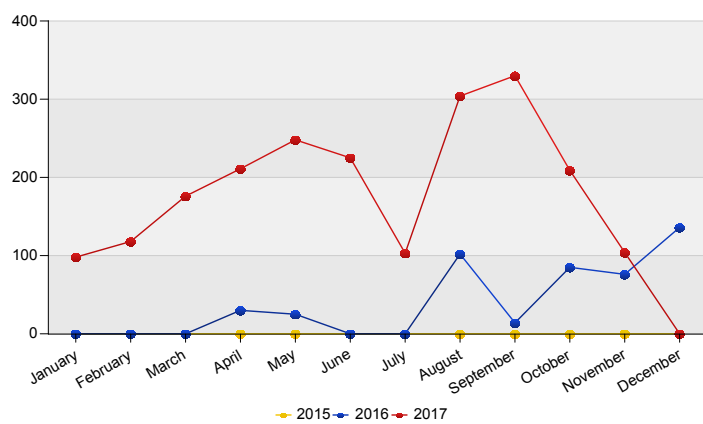

Top nationalities asylum resettlement influx in the last twelve months  
Period: Jan 2017 - Dec 2017  
Number of first asylum applications: 145

Asylum resettlement influx in The Netherlands

Cumulative development of asylum resettlement influx in The Netherlands

**Influx of asylum resettlement Turkey 1 on 1 in The Netherlands (EU-Turkey Statement of 18 March 2016)**

Source: METIS

Top 10 asylum resettlement Turkey 1 on 1 influx in The Netherlands

Total 2016	Country of citizenship	2017												Last 12 months	Perc	
		Jan	Feb	Mar	Apr	May	Jun	Jul	Aug	Sep	Oct	Nov	Dec			Total
462	Syrian Arab Republic	95	117	174	210	236	223	102	304	329	209	103	*	2,102	2,102	99%
*	Unknown	*	*	*	*	12	*	*	*	*	*	*	*	22	22	1%
*	Turkey	*	*	*	*	*	*	*	*	*	*	*	*	*	*	*
468	Total	98	118	176	211	248	225	103	304	330	209	104	*	2,126	2,126	100%

\* To conceal the lowest figures, all values between 0 and 4 are replaced by asterisk.

Top asylum resettlement Turkey 1 on 1 influx in The Netherlands  
December 2017

Geen gegevens beschikbaar

Top nationalities asylum resettlement Turkey 1 on 1 influx in the last twelve months  
Period: Jan 2017 - Dec 2017

Number of first asylum applications: 2.126

Asylum resettlement Turkey 1 on 1 influx in The Netherlands

Cumulative development of asylum resettlement Turkey 1 on 1 influx in The Netherlands