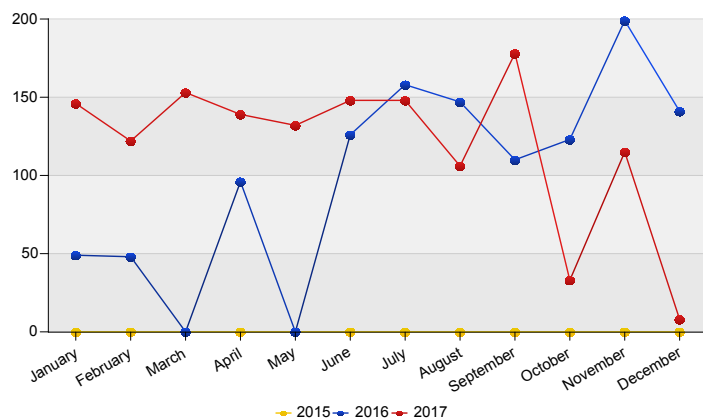

## **Asylum Trends**

Appendix: Relocation and Resettlement

December 2017

**Influx of asylum relocation in The Netherlands (Council decision 2015/1523 and Council decision 2015/1601)**  
Source: METIS

Top 10 asylum relocation influx in The Netherlands

Total 2016	Country of citizenship	2017												Last 12 months	Perc	
		Jan	Feb	Mar	Apr	May	Jun	Jul	Aug	Sep	Oct	Nov	Dec			Total
703	Syrian Arab Republic	97	71	101	89	82	80	92	20	72	25	21	6	756	756	53%
367	Eritrea	43	46	49	43	47	50	50	*	81	*	80	*	495	495	35%
74	Iraq	*	5	*	7	*	*	*	78	16	*	13	*	125	125	9%
30	Unknown	6	*	*	*	*	13	*	*	*	*	*	*	31	31	2%
11	Stateless	*	*	*	*	*	5	*	6	*	*	*	*	18	18	1%
9	Palestinian Territory, Occupied	*	*	*	*	*	*	*	*	*	*	*	*	*	*	*
*	Sudan	*	*	*	*	*	*	*	*	*	*	*	*	*	*	*
*	Others	*	*	*	*	*	*	*	*	*	*	*	*	*	*	*
1,197	Total	146	122	153	139	132	148	148	106	178	33	115	8	1,428	1,428	100%

\* To conceal the lowest figures, all values between 0 and 4 are replaced by asterisk.

Top asylum relocation influx in The Netherlands  
December 2017

	Country of citizenship		%
1	Syrian Arab Republic	6	75%
2	Unknown	*	25%
Total December 2017		8	100%

Top nationalities asylum relocation influx in the last twelve months  
Period: Jan 2017 - Dec 2017  
Number of first asylum applications: 1.428

Asylum relocation influx in The Netherlands

Cumulative development of asylum relocation influx in The Netherlands