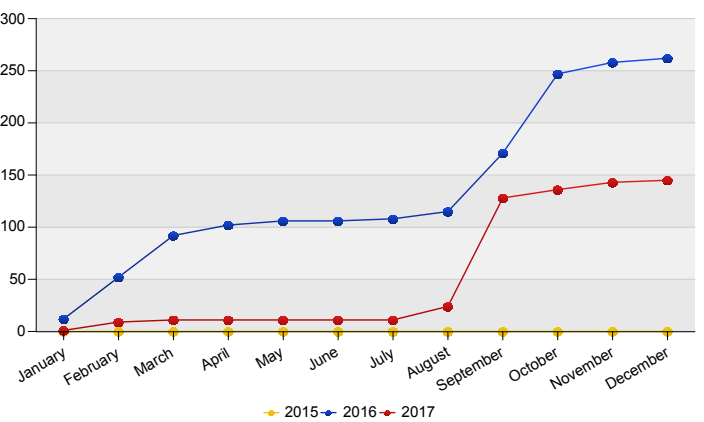

Top nationalities asylum relocation influx in the last twelve months  
Period: Jan 2017 - Dec 2017  
Number of first asylum applications: 1.428

Asylum relocation influx in The Netherlands

Cumulative development of asylum relocation influx in The Netherlands

**Influx of asylum resettlement in The Netherlands (with the exception of 1:1 resettlement Turkey)**  
Source: METIS

Top 10 asylum resettlement influx in the Netherlands

Total 2016	Country of citizenship	2017												Last 12 months	Perc	
		Jan	Feb	Mar	Apr	May	Jun	Jul	Aug	Sep	Oct	Nov	Dec			Total
144	Syrian Arab Republic	*	*	*	*	*	*	*	*	69	6	*	*	87	87	60%
9	Unknown	*	*	*	*	*	*	*	*	30	*	*	*	34	34	23%
7	Eritrea	*	*	*	*	*	*	*	*	*	*	*	*	6	6	4%
14	Iraq	*	*	*	*	*	*	*	*	5	*	*	*	6	6	4%
*	Central African Republic	*	*	*	*	*	*	*	*	5	*	*	*	5	5	3%
*	Iran (Islamic Republic of)	*	*	*	*	*	*	*	*	*	*	*	*	*	*	*
26	Congo, the Democratic Republic of the	*	*	*	*	*	*	*	*	*	*	*	*	*	*	*
37	Ethiopia	*	*	*	*	*	*	*	*	*	*	*	*	*	*	*
*	Lebanon	*	*	*	*	*	*	*	*	*	*	*	*	*	*	*
5	Uganda	*	*	*	*	*	*	*	*	*	*	*	*	*	*	*
247	Total	*	8	*	*	*	*	*	13	104	8	7	*	145	145	100%

\* To conceal the lowest figures, all values between 0 and 4 are replaced by asterisk.

Top asylum resettlement influx in The Netherlands  
December 2017

	Country of citizenship	%
1	Congo, the Democratic Republic of the	* 50%
2	Uganda	* 50%
<b>Total December 2017</b>		* 100%

Top nationalities asylum resettlement influx in the last twelve months  
Period: Jan 2017 - Dec 2017  
Number of first asylum applications: 145

Asylum resettlement influx in The Netherlands

Cumulative development of asylum resettlement influx in The Netherlands