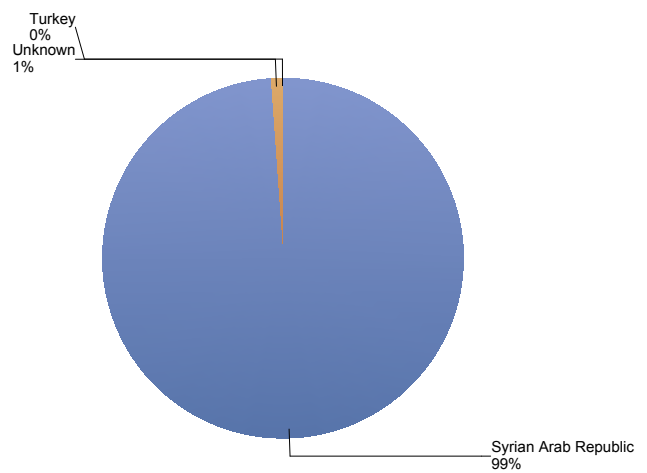

Influx of asylum resettlement Turkey 1 on 1 in The Netherlands (EU-Turkey Statement of 18 March 2016)

Source: METIS

Top 10 asylum resettlement Turkey 1 on 1 influx in The Netherlands

Total 2016	Country of citizenship	2017												Last 12 months	Perc	
		Jan	Feb	Mar	Apr	May	Jun	Jul	Aug	Sep	Oct	Nov	Dec			Total
462	Syrian Arab Republic	95	117	174	210	236	223	102	304	329	209	103	*	2,102	2,102	99%
*	Unknown	*	*	*	*	12	*	*	*	*	*	*	*	22	22	1%
*	Turkey	*	*	*	*	*	*	*	*	*	*	*	*	*	*	*
468	Total	98	118	176	211	248	225	103	304	330	209	104	*	2,126	2,126	100%

* To conceal the lowest figures, all values between 0 and 4 are replaced by asterisk.

Top asylum resettlement Turkey 1 on 1 influx in The Netherlands
December 2017

Geen gegevens beschikbaar

Top nationalities asylum resettlement Turkey 1 on 1 influx in the last twelve months
Period: Jan 2017 - Dec 2017

Number of first asylum applications: 2.126