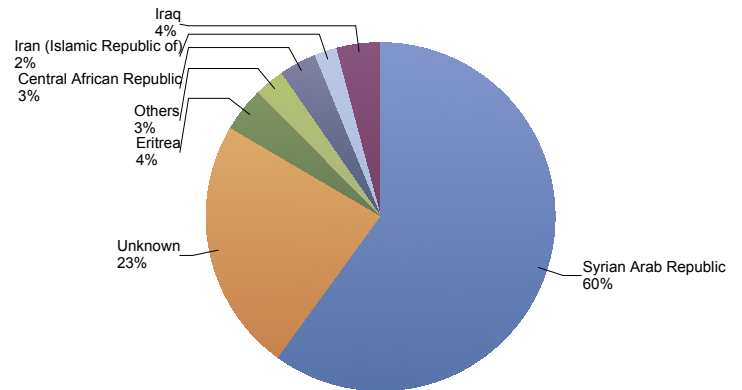

Influx of asylum resettlement in The Netherlands (with the exception of 1:1 resettlement Turkey)
Source: METIS

Top 10 asylum resettlement influx in the Netherlands

Total 2016	Country of citizenship	2017												Last 12 months	Perc	
		Jan	Feb	Mar	Apr	May	Jun	Jul	Aug	Sep	Oct	Nov	Dec			Total
144	Syrian Arab Republic	*	*	*	*	*	*	*	*	69	6	*	*	87	87	60%
9	Unknown	*	*	*	*	*	*	*	*	30	*	*	*	34	34	23%
7	Eritrea	*	*	*	*	*	*	*	*	*	*	*	*	6	6	4%
14	Iraq	*	*	*	*	*	*	*	*	5	*	*	*	6	6	4%
*	Central African Republic	*	*	*	*	*	*	*	*	5	*	*	*	5	5	3%
*	Iran (Islamic Republic of)	*	*	*	*	*	*	*	*	*	*	*	*	*	*	*
26	Congo, the Democratic Republic of the	*	*	*	*	*	*	*	*	*	*	*	*	*	*	*
37	Ethiopia	*	*	*	*	*	*	*	*	*	*	*	*	*	*	*
*	Lebanon	*	*	*	*	*	*	*	*	*	*	*	*	*	*	*
5	Uganda	*	*	*	*	*	*	*	*	*	*	*	*	*	*	*
247	Total	*	8	*	*	*	*	*	13	104	8	7	*	145	145	100%

* To conceal the lowest figures, all values between 0 and 4 are replaced by asterisk.

Top asylum resettlement influx in The Netherlands
December 2017

	Country of citizenship	%
1	Congo, the Democratic Republic of the	* 50%
2	Uganda	* 50%
Total December 2017		* 100%

Top nationalities asylum resettlement influx in the last twelve months
Period: Jan 2017 - Dec 2017
Number of first asylum applications: 145