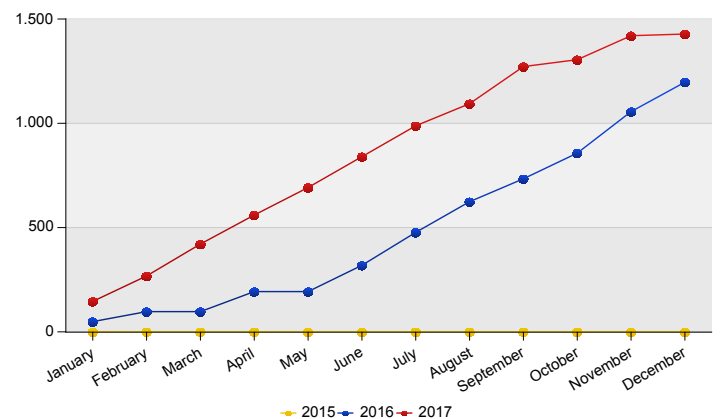

## **Asylum Trends**

Appendix: Relocation and Resettlement

December 2017

**Influx of asylum relocation in The Netherlands (Council decision 2015/1523 and Council decision 2015/1601)**  
Source: METIS

Top 10 asylum relocation influx in The Netherlands

Total 2016	Country of citizenship	2017												Last 12 months	Perc	
		Jan	Feb	Mar	Apr	May	Jun	Jul	Aug	Sep	Oct	Nov	Dec			Total
703	Syrian Arab Republic	97	71	101	89	82	80	92	20	72	25	21	6	756	756	53%
367	Eritrea	43	46	49	43	47	50	50	*	81	*	80	*	495	495	35%
74	Iraq	*	5	*	7	*	*	*	78	16	*	13	*	125	125	9%
30	Unknown	6	*	*	*	*	13	*	*	*	*	*	*	31	31	2%
11	Stateless	*	*	*	*	*	5	*	6	*	*	*	*	18	18	1%
9	Palestinian Territory, Occupied	*	*	*	*	*	*	*	*	*	*	*	*	*	*	*
*	Sudan	*	*	*	*	*	*	*	*	*	*	*	*	*	*	*
*	Others	*	*	*	*	*	*	*	*	*	*	*	*	*	*	*
1,197	Total	146	122	153	139	132	148	148	106	178	33	115	8	1,428	1,428	100%

\* To conceal the lowest figures, all values between 0 and 4 are replaced by asterisk.

Top asylum relocation influx in The Netherlands  
December 2017

	Country of citizenship		%
1	Syrian Arab Republic	6	75%
2	Unknown	*	25%
Total December 2017		8	100%

Top nationalities asylum relocation influx in the last twelve months  
Period: Jan 2017 - Dec 2017  
Number of first asylum applications: 1.428

Asylum relocation influx in The Netherlands

Cumulative development of asylum relocation influx in The Netherlands