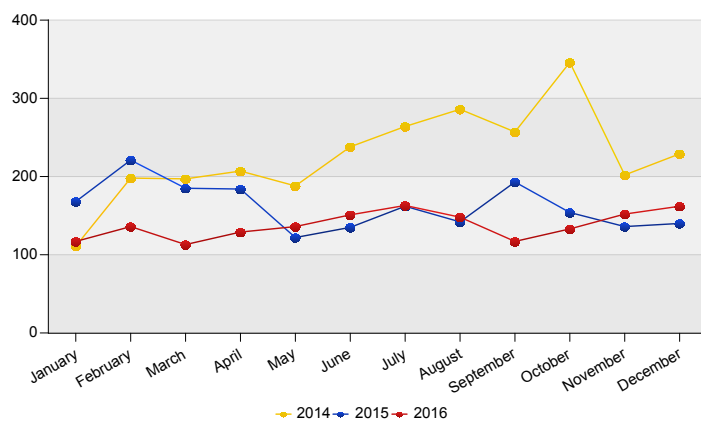

Repeated asylum applications in the Netherlands
Source: METIS

Top 10 Last thirteen months repeated asylum applications in The Netherlands

Total 2014	Total 2015	Country of citizenship	2015		2016												Last 12 months	Perc
			Dec	Total	Jan	Feb	Mar	Apr	May	Jun	Jul	Aug	Sep	Oct	Nov	Dec		
427	311	Afghanistan	16	16	15	25	17	17	41	39	41	33	24	42	26	38	358	22%
706	228	Iraq	14	14	15	12	9	10	18	11	13	12	9	16	20	11	156	9%
162	139	Iran (Islamic Republic of)	10	10	7	10	*	8	9	*	13	11	13	10	12	11	110	7%
247	184	Somalia	14	14	7	14	13	*	9	6	9	*	9	14	*	*	93	6%
43	65	Nigeria	9	9	*	*	9	17	*	5	7	5	*	*	12	5	75	5%
75	62	Eritrea	*	*	*	12	5	5	*	5	6	5	*	*	5	7	61	4%
202	123	Unknown	6	6	7	8	7	7	*	*	*	8	5	5	*	*	59	4%
41	52	Syrian Arab Republic	6	6	*	*	*	11	*	8	*	*	*	*	8	*	49	3%
60	39	Armenia	5	5	*	*	*	*	*	7	5	*	*	*	10	10	46	3%
46	50	Sierra Leone	*	*	*	7	5	5	*	*	*	*	*	*	7	*	45	3%
44	36	Sudan	8	8	5	*	*	*	*	7	6	*	*	*	*	7	35	2%
670	653	Others	45	45	48	42	38	44	41	54	60	65	42	32	45	59	570	34%
2,723	1,942	Total	140	140	117	136	113	129	136	151	163	148	117	133	152	162	1,657	100%

* To conceal the lowest figures, all values between 0 and 4 are replaced by asterisk.

Top Repeated asylum applications in The Netherlands
December 2016

Country of citizenship	%
1 Afghanistan	23%
2 Iran (Islamic Republic of)	7%
3 Iraq	7%
4 Armenia	6%
5 Egypt	4%
6 Eritrea	4%
7 Sudan	4%
8 Mongolia	3%
9 Nigeria	3%
Others	38%
Total December 2016	100%

Top Nationalities repeated asylum applications last twelve months
Period: Jan 2016 - Dec 2016
Number of repeated asylum applications: 1,657

Repeated asylum applications in The Netherlands

Cumulative development of repeated asylum applications in The Netherlands