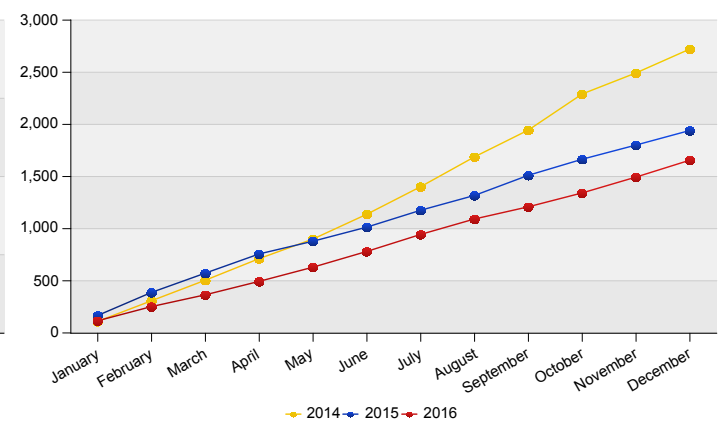

Repeated asylum applications in the Netherlands
Source: METIS

Top 10 Last thirteen months repeated asylum applications in The Netherlands

Total 2014	Total 2015	Country of citizenship	2015		2016												Last 12 months	Perc
			Dec	Total	Jan	Feb	Mar	Apr	May	Jun	Jul	Aug	Sep	Oct	Nov	Dec		
427	311	Afghanistan	16	16	15	25	17	17	41	39	41	33	24	42	26	38	358	22%
706	228	Iraq	14	14	15	12	9	10	18	11	13	12	9	16	20	11	156	9%
162	139	Iran (Islamic Republic of)	10	10	7	10	*	8	9	*	13	11	13	10	12	11	110	7%
247	184	Somalia	14	14	7	14	13	*	9	6	9	*	9	14	*	*	93	6%
43	65	Nigeria	9	9	*	*	9	17	*	5	7	5	*	*	12	5	75	5%
75	62	Eritrea	*	*	*	12	5	5	*	5	6	5	*	*	5	7	61	4%
202	123	Unknown	6	6	7	8	7	7	*	*	*	8	5	5	*	*	59	4%
41	52	Syrian Arab Republic	6	6	*	*	*	11	*	8	*	*	*	*	8	*	49	3%
60	39	Armenia	5	5	*	*	*	*	*	7	5	*	*	*	10	10	46	3%
46	50	Sierra Leone	*	*	*	7	5	5	*	*	*	*	*	*	7	*	45	3%
44	36	Sudan	8	8	5	*	*	*	*	7	6	*	*	*	*	7	35	2%
670	653	Others	45	45	48	42	38	44	41	54	60	65	42	32	45	59	570	34%
2,723	1,942	Total	140	140	117	136	113	129	136	151	163	148	117	133	152	162	1,657	100%

* To conceal the lowest figures, all values between 0 and 4 are replaced by asterisk.

Top Repeated asylum applications in The Netherlands
December 2016

Country of citizenship	%
1 Afghanistan	23%
2 Iran (Islamic Republic of)	7%
3 Iraq	7%
4 Armenia	6%
5 Egypt	4%
6 Eritrea	4%
7 Sudan	4%
8 Mongolia	3%
9 Nigeria	3%
Others	38%
Total December 2016	100%

Top Nationalities repeated asylum applications last twelve months
Period: Jan 2016 - Dec 2016
Number of repeated asylum applications: 1,657

Repeated asylum applications in The Netherlands

Cumulative development of repeated asylum applications in The Netherlands