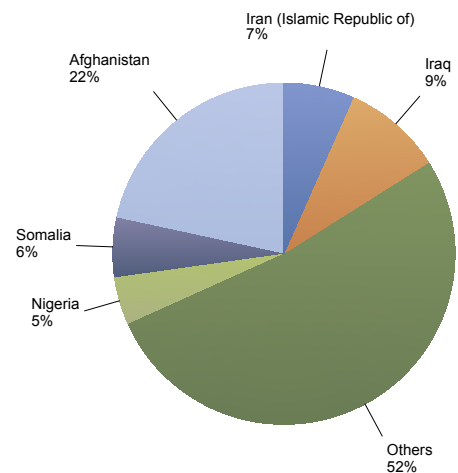

Repeated asylum applications in the Netherlands
Source: METIS

Top 10 Last thirteen months repeated asylum applications in The Netherlands

Total 2014	Total 2015	Country of citizenship	2015		2016												Last 12 months	Perc	
			Dec	Total	Jan	Feb	Mar	Apr	May	Jun	Jul	Aug	Sep	Oct	Nov	Dec			Total
427	311	Afghanistan	16	16	15	25	17	17	41	39	41	33	24	42	26	38	358	22%	
706	228	Iraq	14	14	15	12	9	10	18	11	13	12	9	16	20	11	156	9%	
162	139	Iran (Islamic Republic of)	10	10	7	10	*	8	9	*	13	11	13	10	12	11	110	7%	
247	184	Somalia	14	14	7	14	13	*	9	6	9	*	9	14	*	*	93	6%	
43	65	Nigeria	9	9	*	*	9	17	*	5	7	5	*	*	12	5	75	5%	
75	62	Eritrea	*	*	*	12	5	5	*	5	6	5	*	*	5	7	61	4%	
202	123	Unknown	6	6	7	8	7	7	*	*	*	8	5	5	*	*	59	4%	
41	52	Syrian Arab Republic	6	6	*	*	*	11	*	8	*	*	*	*	8	*	49	3%	
60	39	Armenia	5	5	*	*	*	*	*	7	5	*	*	*	10	10	46	3%	
46	50	Sierra Leone	*	*	*	7	5	5	*	*	*	*	*	*	7	*	45	3%	
44	36	Sudan	8	8	5	*	*	*	*	7	6	*	*	*	*	7	35	2%	
670	653	Others	45	45	48	42	38	44	41	54	60	65	42	32	45	59	570	34%	
2,723	1,942	Total	140	140	117	136	113	129	136	151	163	148	117	133	152	162	1,657	100%	

* To conceal the lowest figures, all values between 0 and 4 are replaced by asterisk.

Top Repeated asylum applications in The Netherlands
December 2016

Country of citizenship	%
1 Afghanistan	23%
2 Iran (Islamic Republic of)	7%
3 Iraq	7%
4 Armenia	6%
5 Egypt	4%
6 Eritrea	4%
7 Sudan	4%
8 Mongolia	3%
9 Nigeria	3%
Others	38%
Total December 2016	100%

Top Nationalities repeated asylum applications last twelve months
Period: Jan 2016 - Dec 2016
Number of repeated asylum applications: 1,657