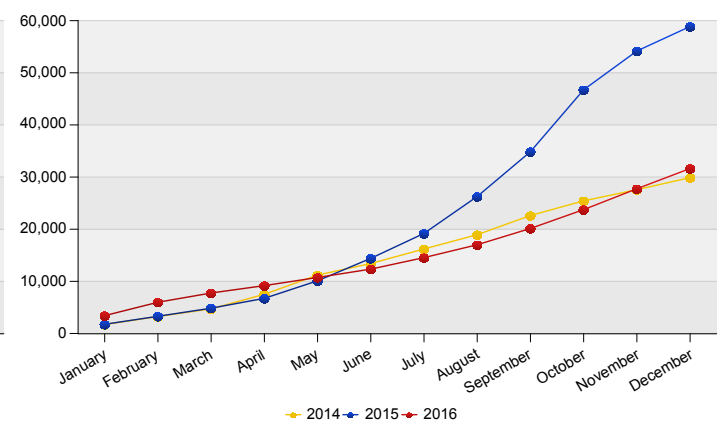

Appendix

Appendix: Eurostat

Total asylum influx in the Netherlands (first applications, repeated applications, family reunification influx)
Source: METIS

Top 10 Last thirteen months **total** asylum applications in the Netherlands

* To conceal the lowest figures, all values between 0 and 4 are replaced by asterisk.

Top Total asylum applications in The Netherlands
December 2016

	Country of citizenship		%
1	Syrian Arab Republic	2,035	52%
2	Eritrea	345	9%
3	Stateless	207	5%
4	Morocco	133	3%
5	Algeria	103	3%
6	Afghanistan	82	2%
7	Serbia	78	2%
8	Iraq	72	2%
9	Albania	71	2%
10	Libyan Arab Jamahiriya	67	2%
	Others	686	18%
Total December 2016		3,879	100%

Top Nationalities total applications last twelve months
Period: Jan 2016 - Dec 2016
Number of total asylum applications: 31,642

Total asylum applications in The Netherlands

Cumulative development of total asylum applications in The Netherlands