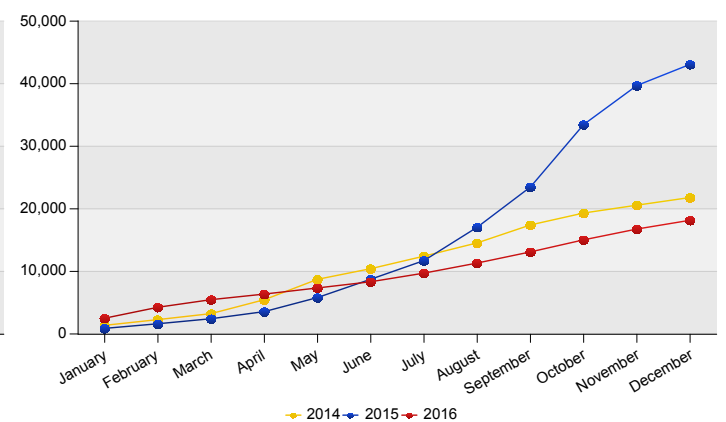

First asylum applications in the Netherlands
Source: METIS

Top 10 Last thirteen months **first** asylum applications in the Netherlands

Total 2014	Total 2015	Country of citizenship	2015		2016												Last 12 months	Perc	
			Dec	Total	Jan	Feb	Mar	Apr	May	Jun	Jul	Aug	Sep	Oct	Nov	Dec			Total
8,748	18,677	Syrian Arab Republic	883	883	696	335	127	87	100	80	109	109	84	138	106	187	2,158	2,158	12%
86	1,005	Albania	148	148	227	250	224	132	130	98	154	134	96	65	84	70	1,664	1,664	9%
3,833	7,359	Eritrea	135	135	91	69	49	57	69	98	178	172	161	193	203	157	1,497	1,497	8%
57	80	Morocco	9	9	7	14	8	*	12	22	52	128	282	389	224	129	1,271	1,271	7%
452	2,550	Afghanistan	625	625	383	160	50	49	55	60	54	61	45	33	41	35	1,026	1,026	6%
15	41	Algeria	*	*	8	7	19	5	26	11	35	90	224	260	192	103	980	980	5%
189	436	Serbia	59	59	78	89	80	74	51	53	127	135	78	36	59	78	938	938	5%
616	3,009	Iraq	427	427	254	147	78	36	43	49	45	41	41	52	56	46	888	888	5%
505	1,884	Iran (Islamic Republic of)	375	375	215	129	73	66	45	50	37	59	66	58	54	32	884	884	5%
319	256	Georgia	23	23	22	27	59	42	42	40	58	41	38	69	79	61	578	578	3%
6,991	7,796	Others	694	694	537	520	453	336	408	430	527	646	663	636	628	503	6,287	6,287	35%
21,811	43,093	Total	3,380	3,380	2,518	1,747	1,220	888	981	991	1,376	1,616	1,778	1,929	1,726	1,401	18,171	18,171	100%

* To conceal the lowest figures, all values between 0 and 4 are replaced by asterisk.

Top First asylum applications in The Netherlands
December 2016

	Country of citizenship		%
1	Syrian Arab Republic	187	13%
2	Eritrea	157	11%
3	Morocco	129	9%
4	Algeria	103	7%
5	Serbia	78	6%
6	Albania	70	5%
7	Libyan Arab Jamahiriya	63	4%
8	Georgia	61	4%
9	Iraq	46	3%
10	Unknown	43	3%
	Others	464	33%
Total December 2016		1,401	100%

Top Nationalities first applications last twelve months
Period: Jan 2016 - Dec 2016
Number of first asylum applications: 18,171

First asylum applications in The Netherlands

Cumulative development of first asylum applications in The Netherlands