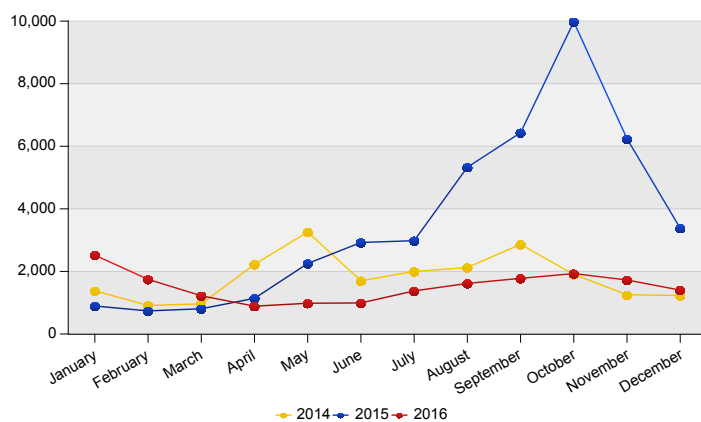

First asylum applications in the Netherlands
Source: METIS

Top 10 Last thirteen months **first** asylum applications in the Netherlands

Total 2014	Total 2015	Country of citizenship	2015		2016												Last 12 months	Perc	
			Dec	Total	Jan	Feb	Mar	Apr	May	Jun	Jul	Aug	Sep	Oct	Nov	Dec			Total
8,748	18,677	Syrian Arab Republic	883	883	696	335	127	87	100	80	109	109	84	138	106	187	2,158	2,158	12%
86	1,005	Albania	148	148	227	250	224	132	130	98	154	134	96	65	84	70	1,664	1,664	9%
3,833	7,359	Eritrea	135	135	91	69	49	57	69	98	178	172	161	193	203	157	1,497	1,497	8%
57	80	Morocco	9	9	7	14	8	*	12	22	52	128	282	389	224	129	1,271	1,271	7%
452	2,550	Afghanistan	625	625	383	160	50	49	55	60	54	61	45	33	41	35	1,026	1,026	6%
15	41	Algeria	*	*	8	7	19	5	26	11	35	90	224	260	192	103	980	980	5%
189	436	Serbia	59	59	78	89	80	74	51	53	127	135	78	36	59	78	938	938	5%
616	3,009	Iraq	427	427	254	147	78	36	43	49	45	41	41	52	56	46	888	888	5%
505	1,884	Iran (Islamic Republic of)	375	375	215	129	73	66	45	50	37	59	66	58	54	32	884	884	5%
319	256	Georgia	23	23	22	27	59	42	42	40	58	41	38	69	79	61	578	578	3%
6,991	7,796	Others	694	694	537	520	453	336	408	430	527	646	663	636	628	503	6,287	6,287	35%
21,811	43,093	Total	3,380	3,380	2,518	1,747	1,220	888	981	991	1,376	1,616	1,778	1,929	1,726	1,401	18,171	18,171	100%

* To conceal the lowest figures, all values between 0 and 4 are replaced by asterisk.

Top First asylum applications in The Netherlands
December 2016

	Country of citizenship		%
1	Syrian Arab Republic	187	13%
2	Eritrea	157	11%
3	Morocco	129	9%
4	Algeria	103	7%
5	Serbia	78	6%
6	Albania	70	5%
7	Libyan Arab Jamahiriya	63	4%
8	Georgia	61	4%
9	Iraq	46	3%
10	Unknown	43	3%
	Others	464	33%
Total December 2016		1,401	100%

Top Nationalities first applications last twelve months
Period: Jan 2016 - Dec 2016
Number of first asylum applications: 18,171

First asylum applications in The Netherlands

Cumulative development of first asylum applications in The Netherlands