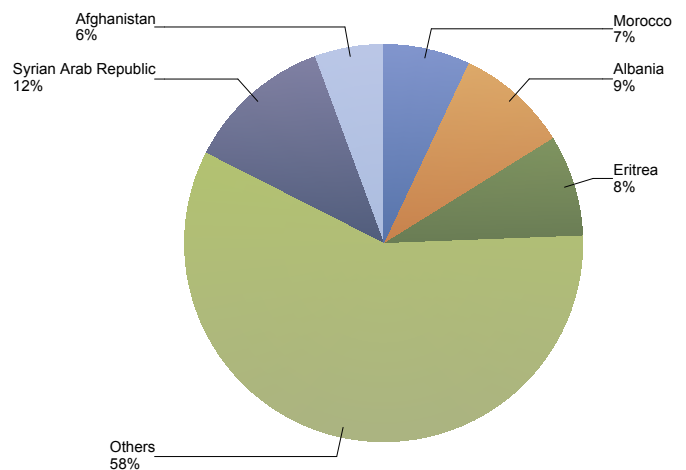

* To conceal the lowest figures, all values between 0 and 4 are replaced by asterisk.

Top First asylum applications in The Netherlands
December 2016

	Country of citizenship		%
1	Syrian Arab Republic	187	13%
2	Eritrea	157	11%
3	Morocco	129	9%
4	Algeria	103	7%
5	Serbia	78	6%
6	Albania	70	5%
7	Libyan Arab Jamahiriya	63	4%
8	Georgia	61	4%
9	Iraq	46	3%
10	Unknown	43	3%
	Others	464	33%
Total December 2016		1,401	100%

Top Nationalities first applications last twelve months
Period: Jan 2016 - Dec 2016
Number of first asylum applications: 18,171