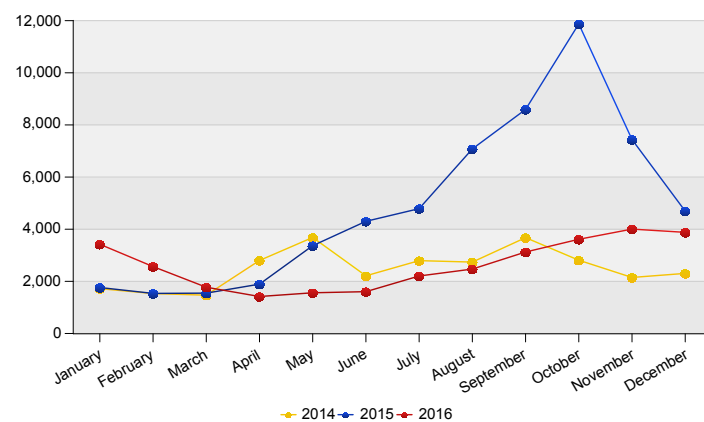

Appendix

Appendix: Eurostat

Total asylum influx in the Netherlands (first applications, repeated applications, family reunification influx)
Source: METIS

Top 10 Last thirteen months **total** asylum applications in the Netherlands

* To conceal the lowest figures, all values between 0 and 4 are replaced by asterisk.

Top Total asylum applications in The Netherlands
December 2016

	Country of citizenship		%
1	Syrian Arab Republic	2,035	52%
2	Eritrea	345	9%
3	Stateless	207	5%
4	Morocco	133	3%
5	Algeria	103	3%
6	Afghanistan	82	2%
7	Serbia	78	2%
8	Iraq	72	2%
9	Albania	71	2%
10	Libyan Arab Jamahiriya	67	2%
	Others	686	18%
Total December 2016		3,879	100%

Top Nationalities total applications last twelve months
Period: Jan 2016 - Dec 2016
Number of total asylum applications: 31,642

Total asylum applications in The Netherlands

Cumulative development of total asylum applications in The Netherlands