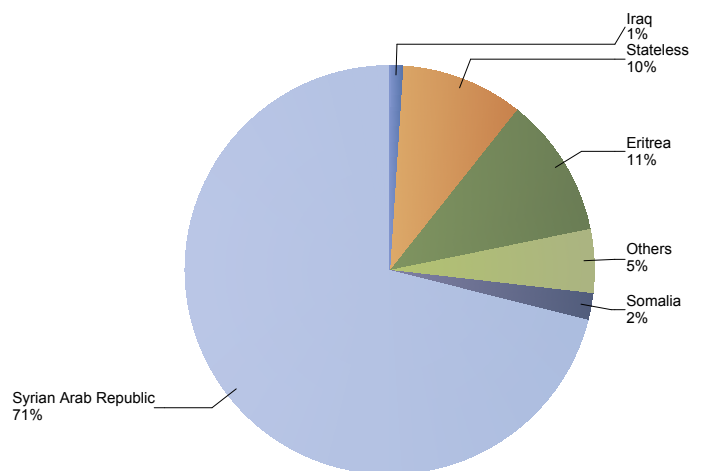

Top 10 Last thirteen months Influx of family reunification in The Netherlands

Total 2014	Total 2015	Country of citizenship	2015		2016												Last 12 months	Perc	
			Dec	Total	Jan	Feb	Mar	Apr	May	Jun	Jul	Aug	Sep	Oct	Nov	Dec			Total
2,806	8,981	Syrian Arab Republic	656	656	442	408	212	195	256	301	477	475	919	1,173	1,695	1,844	8,397	8,397	71%
192	1,013	Eritrea	237	237	164	78	87	70	81	66	105	83	126	135	136	181	1,312	1,312	11%
324	2,506	Stateless	185	185	77	111	48	38	34	37	36	75	103	184	207	189	1,139	1,139	10%
931	419	Somalia	18	18	44	15	24	11	*	10	16	33	33	10	19	30	249	249	2%
248	213	Iraq	15	15	*	10	6	20	10	*	*	9	13	5	29	15	122	122	1%
200	90	Unknown	*	*	*	*	14	12	*	21	*	10	6	6	12	15	102	102	1%
98	84	Afghanistan	*	*	5	7	7	*	10	6	*	6	*	*	*	9	63	63	1%
79	51	Iran (Islamic Republic of)	*	*	8	7	9	5	*	*	*	*	*	*	*	*	43	43	0%
34	14	Sudan	*	*	*	*	5	10	*	*	*	*	*	*	*	*	33	33	0%
16	27	Pakistan	9	9	7	*	5	*	8	*	*	*	*	*	5	*	31	31	0%
429	447	Others	44	44	37	41	24	35	34	17	25	14	20	28	18	30	323	323	3%
5,357	13,845	Total	1,173	1,173	787	683	441	401	444	462	666	707	1,230	1,551	2,126	2,316	11,814	11,814	100%

* To conceal the lowest figures, all values between 0 and 4 are replaced by asterisk.

Top Influx of family reunification in The Netherlands
December 2016

Country of citizenship		%
1 Syrian Arab Republic	1,844	80%
2 Stateless	189	8%
3 Eritrea	181	8%
4 Somalia	30	1%
5 Iraq	15	1%
6 Unknown	15	1%
Others	42	2%
Total December 2016	2,316	100%

Top Nationalities Influx of family reunification last twelve months
Period: Jan 2016 - Dec 2016
Number of influx family reunification: 11,814