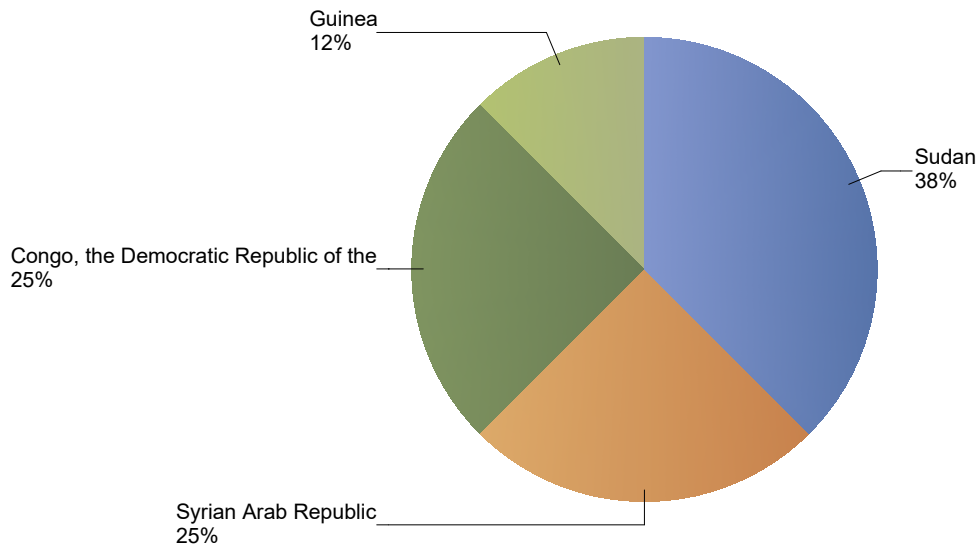

Influx of asylum relocation in The Netherlands

Source: METiS

Total asylum relocation influx in The Netherlands

Current calendar year:

Country of citizenship	2019										
	Jan	Feb	Mar	Apr	May	Jun	Jul	Aug	Total	Perc	
Sudan	*	*	*	*	*	*	*	*	*	*	38%
Syrian Arab Republic	*	*	*	*	*	*	*	*	*	*	25%
Congo, the Democratic Republic of the	*	*	*	*	*	*	*	*	*	*	25%
Guinea	*	*	*	*	*	*	*	*	*	*	12%
Total	6	*	*	*	*	*	*	*	8	100%	

Previous calendar year:

Country of citizenship	2018	Perc
Eritrea	127	80%
Sudan	19	12%
Iraq	6	4%
Syrian Arab Republic	6	4%
Unknown	*	1%
Total	159	100%

* To conceal the lowest figures, all values between 0 and 4 are replaced by asterisks.

** In September 2015 the Council of the European Union has taken two consecutive decisions to provide (temporary) support to Italy and Greece by relocating asylum applicants to other Member States of the EU. These decisions were valid for a period of two years.

Total asylum relocation influx in the current year

Period: 2019

Number of first asylum applications: 8