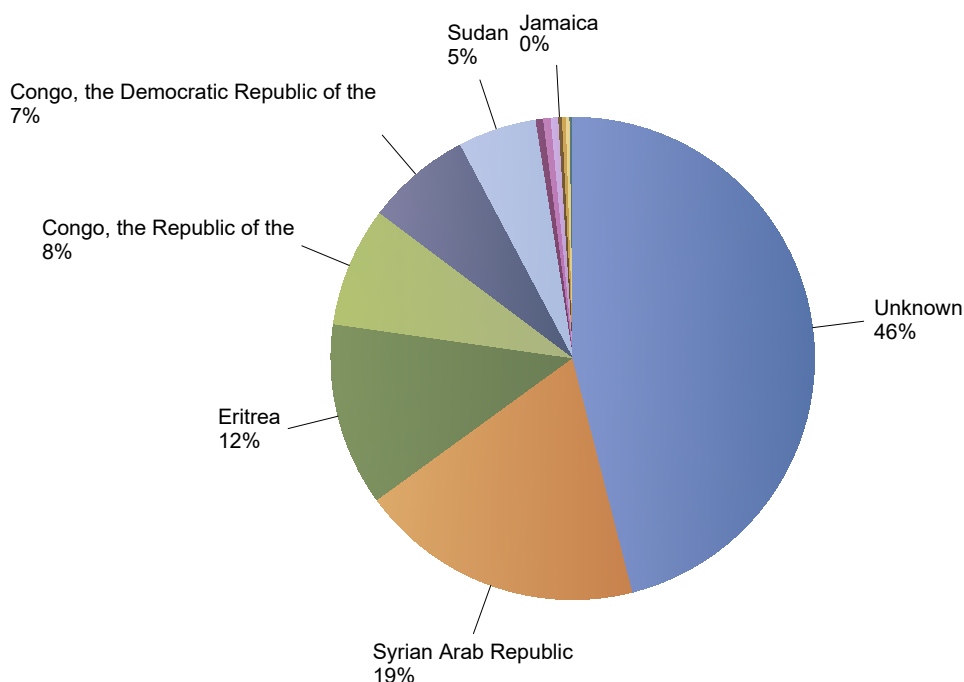

Total resettlement influx in The Netherlands

Current calendar year:

Country of citizenship	2019									
	Jan	Feb	Mar	Apr	May	Jun	Jul	Aug	Total	Perc
Unknown	*	78	23	8	15	57	*	*	184	46%
Syrian Arab Republic	*	46	22	*	*	*	6	*	76	19%
Eritrea	*	*	*	*	*	*	47	*	49	12%
Congo, the Republic of the	*	*	*	*	26	6	*	*	32	8%
Congo, the Democratic Republic of the	*	*	*	*	18	10	*	*	28	7%
Sudan	*	*	*	*	15	*	*	*	21	5%
Burundi	*	*	*	*	*	*	*	*	*	0%
South Sudan	*	*	*	*	*	*	*	*	*	0%
Somalia	*	*	*	*	*	*	*	*	*	0%
Uganda	*	*	*	*	*	*	*	*	*	0%
Yemen	*	*	*	*	*	*	*	*	*	0%
Iraq	*	*	*	*	*	*	*	*	*	0%
Jamaica	*	*	*	*	*	*	*	*	*	0%
Total	7	124	48	11	77	74	59	*	400	100%

Previous calendar year:

Country of citizenship	2018	Perc
Congo, the Republic of the	129	24%
Unknown	123	23%
Syrian Arab Republic	98	19%
Sudan	68	13%
Eritrea	41	8%
South Sudan	22	4%
Somalia	20	4%
Congo, the Democratic Republic of the	16	3%
Iraq	5	1%
Uganda	*	1%
Jamaica	*	0%
Lebanon	*	0%
Total	528	100%

* To conceal the lowest figures, all values between 0 and 4 are replaced by asterisks.

Top nationalities asylum resettlement influx in the current year

Period: 2019

Number of first asylum applications: 400