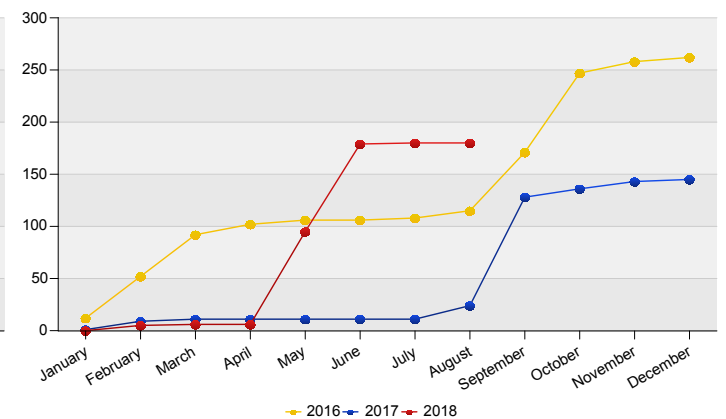

Period: Sep 2017 - Aug 2018  
Number of first asylum applications: 493

Asylum relocation influx in The Netherlands

Cumulative development of asylum relocation influx in The Netherlands

**Influx of asylum resettlement in The Netherlands (with the exception of 1:1 resettlement Turkey)**  
Source: METIS

Top 10 asylum resettlement influx in the Netherlands

Total 2017	Country of citizenship	2017					2018								Last 12 months	Perc	
		Sep	Oct	Nov	Dec	Total	Jan	Feb	Mar	Apr	May	Jun	Jul	Aug			Total
*	Congo, the Republic of the	*	*	*	*	*	*	*	*	*	70	61	*	*	131	131	44%
87	Syrian Arab Republic	69	6	*	*	78	*	*	*	*	*	*	*	*	7	85	28%
34	Unknown	30	*	*	*	32	*	*	*	*	*	*	*	*	*	32	11%
*	Congo, the Democratic Republic of the	*	*	*	*	*	*	*	*	5	6	*	*	*	12	13	4%
6	Iraq	5	*	*	*	5	*	*	*	*	*	*	*	*	*	9	3%
*	South Sudan	*	*	*	*	*	*	*	*	*	5	*	*	*	9	9	3%
*	Somalia	*	*	*	*	*	*	*	*	*	7	*	*	*	7	7	2%
6	Eritrea	*	*	*	*	*	*	*	*	*	*	*	*	*	*	6	2%
11	Others	*	*	*	*	*	*	*	*	5	*	*	*	*	6	9	3%
145	Total	104	8	7	*	121	*	5	*	*	89	84	*	*	180	301	100%

\* To conceal the lowest figures, all values between 0 and 4 are replaced by asterisk.

Top asylum resettlement influx in The Netherlands August 2018

Geen gegevens beschikbaar

Top nationalities asylum resettlement influx in the last twelve months

Period: Sep 2017 - Aug 2018  
Number of first asylum applications: 301

Asylum resettlement influx in The Netherlands

Cumulative development of asylum resettlement influx in The Netherlands

**Influx of asylum resettlement Turkey 1 on 1 in The Netherlands (EU-Turkey Statement of 18 March 2016)**  
 Source: METIS