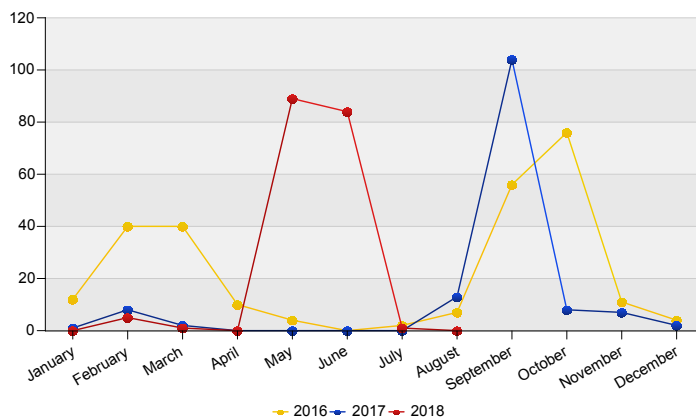

Period: Sep 2017 - Aug 2018  
Number of first asylum applications: 493

Asylum relocation influx in The Netherlands

Cumulative development of asylum relocation influx in The Netherlands

**Influx of asylum resettlement in The Netherlands (with the exception of 1:1 resettlement Turkey)**  
Source: METIS

Top 10 asylum resettlement influx in the Netherlands

Total 2017	Country of citizenship	2017					2018								Last 12 months	Perc	
		Sep	Oct	Nov	Dec	Total	Jan	Feb	Mar	Apr	May	Jun	Jul	Aug			Total
*	Congo, the Republic of the	*	*	*	*	*	*	*	*	*	70	61	*	*	131	131	44%
87	Syrian Arab Republic	69	6	*	*	78	*	*	*	*	*	*	*	*	7	85	28%
34	Unknown	30	*	*	*	32	*	*	*	*	*	*	*	*	*	32	11%
*	Congo, the Democratic Republic of the	*	*	*	*	*	*	*	*	5	6	*	*	*	12	13	4%
6	Iraq	5	*	*	*	5	*	*	*	*	*	*	*	*	*	9	3%
*	South Sudan	*	*	*	*	*	*	*	*	*	5	*	*	*	9	9	3%
*	Somalia	*	*	*	*	*	*	*	*	*	7	*	*	*	7	7	2%
6	Eritrea	*	*	*	*	*	*	*	*	*	*	*	*	*	*	6	2%
11	Others	*	*	*	*	*	*	*	*	5	*	*	*	*	6	9	3%
145	Total	104	8	7	*	121	*	5	*	*	89	84	*	*	180	301	100%

\* To conceal the lowest figures, all values between 0 and 4 are replaced by asterisk.

Top asylum resettlement influx in The Netherlands August 2018

Geen gegevens beschikbaar

Top nationalities asylum resettlement influx in the last twelve months

Period: Sep 2017 - Aug 2018  
Number of first asylum applications: 301

Asylum resettlement influx in The Netherlands

Cumulative development of asylum resettlement influx in The Netherlands

**Influx of asylum resettlement Turkey 1 on 1 in The Netherlands (EU-Turkey Statement of 18 March 2016)**  
 Source: METIS