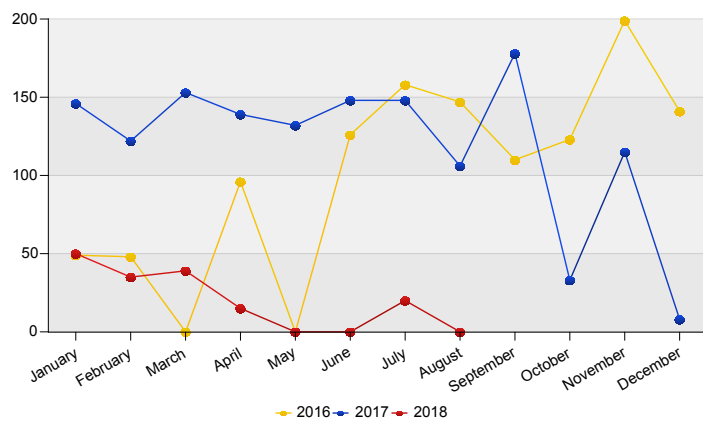

## **Asylum Trends**

Appendix: Relocation and Resettlement

August 2018

**Influx of asylum relocation in The Netherlands**  
Source: METIS

Top 10 asylum relocation influx in The Netherlands

Total 2017	Country of citizenship	2017					2018										Last 12 months	Perc
		Sep	Oct	Nov	Dec	Total	Jan	Feb	Mar	Apr	May	Jun	Jul	Aug	Total			
495	Eritrea	81	*	80	*	165	44	34	39	10	*	*	*	*	127	292	59%	
756	Syrian Arab Republic	72	25	21	6	124	*	*	*	5	*	*	*	6	130	26%		
125	Iraq	16	*	13	*	33	6	*	*	*	*	*	*	6	39	8%		
*	Sudan	*	*	*	*	*	*	*	*	*	*	19	*	19	19	4%		
31	Unknown	*	*	*	*	7	*	*	*	*	*	*	*	*	8	2%		
18	Stateless	*	*	*	*	*	*	*	*	*	*	*	*	*	*	*		
*	Palestinian Territory, Occupied	*	*	*	*	*	*	*	*	*	*	*	*	*	*	*		
*	Others	*	*	*	*	*	*	*	*	*	*	*	*	*	*	*		
1,428	Total	178	33	115	8	334	50	35	39	15	*	*	20	159	493	100%		

\* To conceal the lowest figures, all values between 0 and 4 are replaced by asterisk.

Top asylum relocation influx in The Netherlands August 2018

Geen gegevens beschikbaar

Top nationalities asylum relocation influx in the last twelve months

Period: Sep 2017 - Aug 2018  
Number of first asylum applications: 493

Asylum relocation influx in The Netherlands

Cumulative development of asylum relocation influx in The Netherlands

**Influx of asylum resettlement in The Netherlands (with the exception of 1:1 resettlement Turkey)**  
Source: METIS