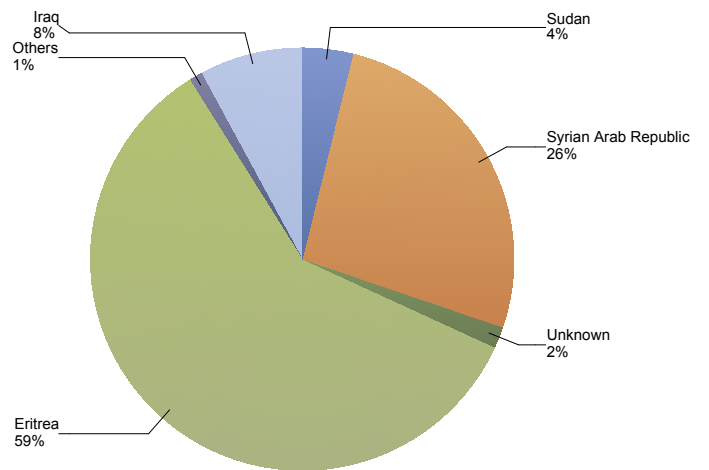

Influx of asylum relocation in The Netherlands
Source: METIS

Top 10 asylum relocation influx in The Netherlands

Total 2017	Country of citizenship	2017					2018										Last 12 months	Perc
		Sep	Oct	Nov	Dec	Total	Jan	Feb	Mar	Apr	May	Jun	Jul	Aug	Total			
495	Eritrea	81	*	80	*	165	44	34	39	10	*	*	*	*	127	292	59%	
756	Syrian Arab Republic	72	25	21	6	124	*	*	*	5	*	*	*	6	130	26%		
125	Iraq	16	*	13	*	33	6	*	*	*	*	*	*	6	39	8%		
*	Sudan	*	*	*	*	*	*	*	*	*	*	19	*	19	19	4%		
31	Unknown	*	*	*	*	7	*	*	*	*	*	*	*	*	8	2%		
18	Stateless	*	*	*	*	*	*	*	*	*	*	*	*	*	*	*		
*	Palestinian Territory, Occupied	*	*	*	*	*	*	*	*	*	*	*	*	*	*	*		
*	Others	*	*	*	*	*	*	*	*	*	*	*	*	*	*	*		
1,428	Total	178	33	115	8	334	50	35	39	15	*	*	20	159	493	100%		

* To conceal the lowest figures, all values between 0 and 4 are replaced by asterisk.

Top asylum relocation influx in The Netherlands August 2018

Geen gegevens beschikbaar

Top nationalities asylum relocation influx in the last twelve months

Period: Sep 2017 - Aug 2018
Number of first asylum applications: 493