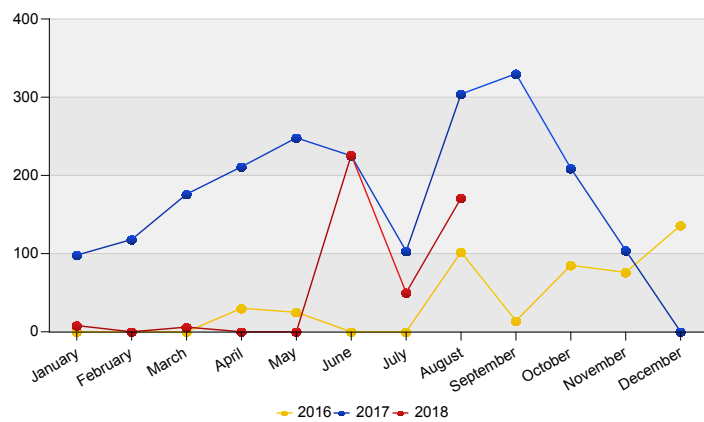

\* To conceal the lowest figures, all values between 0 and 4 are replaced by asterisk.

Top asylum resettlement influx in The Netherlands August 2018

Geen gegevens beschikbaar

Top nationalities asylum resettlement influx in the last twelve months

Top 10 asylum resettlement Turkey 1 on 1 influx in The Netherlands

Total 2017	Country of citizenship	2017					2018										Last 12 months	Perc
		Sep	Oct	Nov	Dec	Total	Jan	Feb	Mar	Apr	May	Jun	Jul	Aug	Total			
2,102	Syrian Arab Republic	329	209	103	*	641	8	*	6	*	*	224	50	170	458	1,099	100%	
22	Unknown	*	*	*	*	*	*	*	*	*	*	*	*	*	*	*	*	
*	Turkey	*	*	*	*	*	*	*	*	*	*	*	*	*	*	*	*	
2,126	<b>Total</b>	<b>330</b>	<b>209</b>	<b>104</b>	<b>*</b>	<b>643</b>	<b>8</b>	<b>*</b>	<b>6</b>	<b>*</b>	<b>*</b>	<b>226</b>	<b>50</b>	<b>171</b>	<b>461</b>	<b>1,104</b>	<b>100%</b>	

\* To conceal the lowest figures, all values between 0 and 4 are replaced by asterisk.

Top asylum resettlement Turkey 1 on 1 influx in The Netherlands August 2018

	Country of citizenship		%
1	Syrian Arab Republic	170	99%
2	Unknown	*	1%
<b>Total August 2018</b>		<b>171</b>	<b>100%</b>

Top nationalities asylum resettlement Turkey 1 on 1 influx in the last twelve months  
 Period: Sep 2017 - Aug 2018  
 Number of first asylum applications: 1.104

Asylum resettlement Turkey 1 on 1 influx in The Netherlands