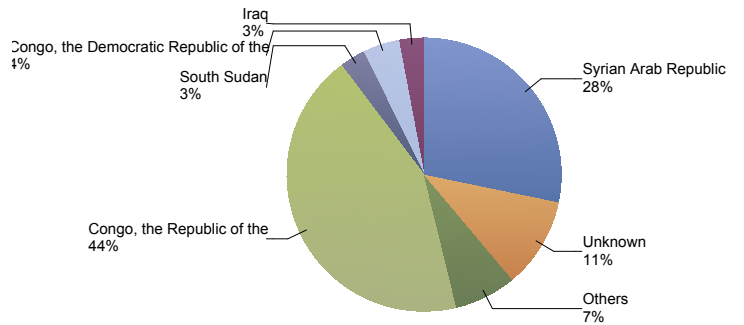

Influx of asylum resettlement in The Netherlands (with the exception of 1:1 resettlement Turkey)
Source: METIS

Top 10 asylum resettlement influx in the Netherlands

Total 2017	Country of citizenship	2017					2018								Last 12 months	Perc	
		Sep	Oct	Nov	Dec	Total	Jan	Feb	Mar	Apr	May	Jun	Jul	Aug			Total
*	Congo, the Republic of the	*	*	*	*	*	*	*	*	*	70	61	*	*	131	131	44%
87	Syrian Arab Republic	69	6	*	*	78	*	*	*	*	*	*	*	*	7	85	28%
34	Unknown	30	*	*	*	32	*	*	*	*	*	*	*	*	*	32	11%
*	Congo, the Democratic Republic of the	*	*	*	*	*	*	*	*	5	6	*	*	*	12	13	4%
6	Iraq	5	*	*	*	5	*	*	*	*	*	*	*	*	*	9	3%
*	South Sudan	*	*	*	*	*	*	*	*	*	5	*	*	*	9	9	3%
*	Somalia	*	*	*	*	*	*	*	*	*	7	*	*	*	7	7	2%
6	Eritrea	*	*	*	*	*	*	*	*	*	*	*	*	*	*	6	2%
11	Others	*	*	*	*	*	*	*	*	5	*	*	*	*	6	9	3%
145	Total	104	8	7	*	121	*	5	*	*	89	84	*	*	180	301	100%

* To conceal the lowest figures, all values between 0 and 4 are replaced by asterisk.

Top asylum resettlement influx in The Netherlands August 2018

Geen gegevens beschikbaar

Top nationalities asylum resettlement influx in the last twelve months

Period: Sep 2017 - Aug 2018
Number of first asylum applications: 301