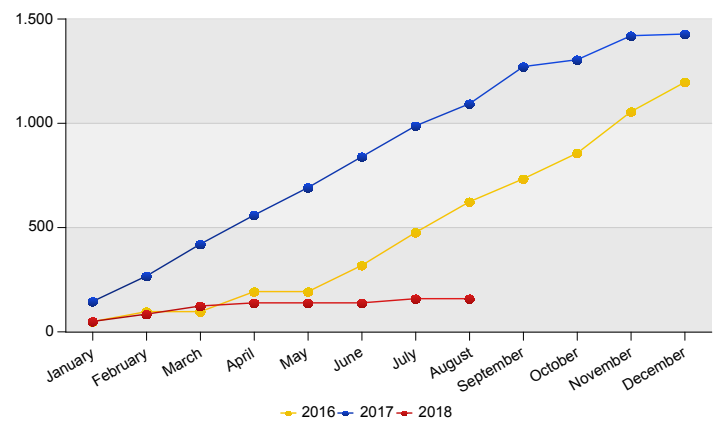

## **Asylum Trends**

Appendix: Relocation and Resettlement

August 2018

**Influx of asylum relocation in The Netherlands**  
Source: METIS

Top 10 asylum relocation influx in The Netherlands

Total 2017	Country of citizenship	2017					2018										Last 12 months	Perc
		Sep	Oct	Nov	Dec	Total	Jan	Feb	Mar	Apr	May	Jun	Jul	Aug	Total			
495	Eritrea	81	*	80	*	165	44	34	39	10	*	*	*	*	127	292	59%	
756	Syrian Arab Republic	72	25	21	6	124	*	*	*	5	*	*	*	6	130	26%		
125	Iraq	16	*	13	*	33	6	*	*	*	*	*	*	6	39	8%		
*	Sudan	*	*	*	*	*	*	*	*	*	*	19	*	19	19	4%		
31	Unknown	*	*	*	*	7	*	*	*	*	*	*	*	*	8	2%		
18	Stateless	*	*	*	*	*	*	*	*	*	*	*	*	*	*	*		
*	Palestinian Territory, Occupied	*	*	*	*	*	*	*	*	*	*	*	*	*	*	*		
*	Others	*	*	*	*	*	*	*	*	*	*	*	*	*	*	*		
1,428	Total	178	33	115	8	334	50	35	39	15	*	*	20	159	493	100%		

\* To conceal the lowest figures, all values between 0 and 4 are replaced by asterisk.

Top asylum relocation influx in The Netherlands August 2018

Geen gegevens beschikbaar

Top nationalities asylum relocation influx in the last twelve months

Period: Sep 2017 - Aug 2018  
Number of first asylum applications: 493

Asylum relocation influx in The Netherlands

Cumulative development of asylum relocation influx in The Netherlands

**Influx of asylum resettlement in The Netherlands (with the exception of 1:1 resettlement Turkey)**  
Source: METIS