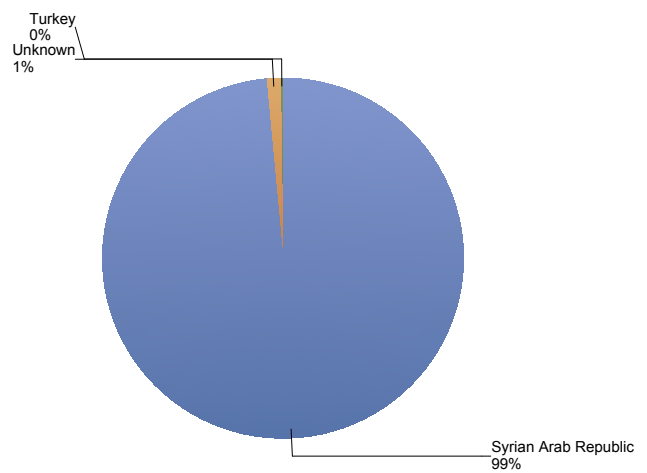

Influx of asylum resettlement Turkey 1 on 1 in The Netherlands (EU-Turkey Statement of 18 March 2016)

Source: METIS

Top 10 asylum resettlement Turkey 1 on 1 influx in The Netherlands

Total 2015	Total 2016	Country of citizenship	2016					Total	2017								Last 12 months	Perc	
			Aug	Sep	Oct	Nov	Dec		Jan	Feb	Mar	Apr	May	Jun	Jul	Aug			Total
*	462	Syrian Arab Republic	101	14	82	75	135	407	95	121	174	210	243	224	105	298	1,470	1,776	99%
*	*	Unknown	*	*	*	*	*	*	*	*	*	*	12	*	*	*	20	23	1%
*	*	Turkey	*	*	*	*	*	*	*	*	*	*	*	*	*	*	*	*	*
*	468	Total	102	14	85	76	136	413	98	122	176	211	255	226	106	298	1,492	1,803	100%

* To conceal the lowest figures, all values between 0 and 4 are replaced by asterisk.

Top asylum resettlement Turkey 1 on 1 influx in The Netherlands August 2017

Country of citizenship		%
1 Syrian Arab Republic	298	100%
Total August 2017	298	100%

Top nationalities asylum resettlement Turkey 1 on 1 influx in the last twelve months

Period: Sep 2016 - Aug 2017
Number of first asylum applications: 1,803