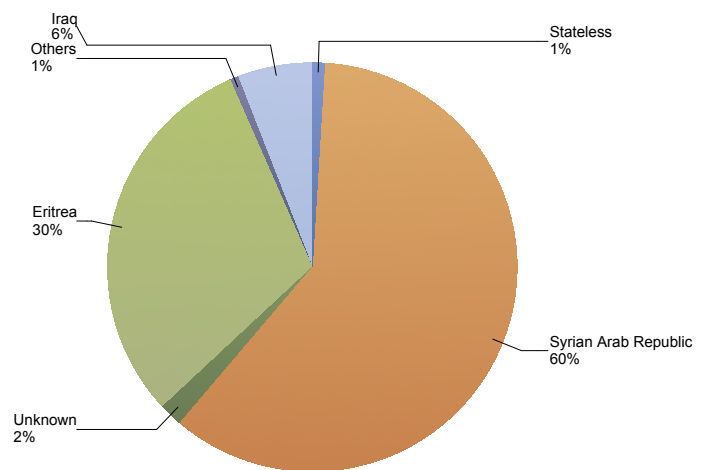

Influx of asylum relocation in The Netherlands (Council decision 2015/1523 and Council decision 2015/1601)
Source: METIS

Top 10 asylum relocation influx in The Netherlands

Total 2015	Total 2016	Country of citizenship	2016					Total	2017								Last 12 months	Perc	
			Aug	Sep	Oct	Nov	Dec		Jan	Feb	Mar	Apr	May	Jun	Jul	Aug			Total
*	703	Syrian Arab Republic	71	93	75	103	100	442	97	71	102	89	82	80	92	21	634	1,005	60%
*	367	Eritrea	63	7	45	88	36	239	43	46	49	44	47	50	50	*	330	506	30%
*	74	Iraq	*	*	*	*	*	12	*	5	*	7	*	*	77	91	99	6%	
*	30	Unknown	*	*	*	*	*	7	6	*	*	*	*	13	*	24	31	2%	
*	11	Stateless	8	*	*	*	*	10	*	*	*	*	*	5	*	6	14	16	1%
*	9	Palestinian Territory, Occupied	*	7	*	*	*	9	*	*	*	*	*	*	*	*	*	9	1%
*	*	Sudan	*	*	*	*	*	*	*	*	*	*	*	*	*	*	*	*	*
*	1,195	Total	147	110	123	199	141	720	146	122	154	140	132	148	148	105	1,095	1,668	100%

* To conceal the lowest figures, all values between 0 and 4 are replaced by asterisk.

Top asylum relocation influx in The Netherlands August 2017

Country of citizenship		%	%
1	Iraq	77	73%
2	Syrian Arab Republic	21	20%
3	Stateless	6	6%
4	Eritrea	*	1%
Total August 2017		105	100%

Top nationalities asylum relocation influx in the last twelve months
Period: Sep 2016 - Aug 2017
Number of first asylum applications: 1,668