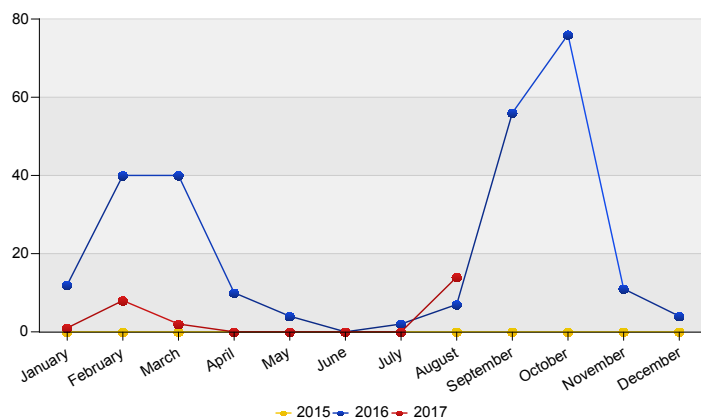

Top nationalities asylum relocation influx in the last twelve months  
Period: Sep 2016 - Aug 2017  
Number of first asylum applications: 1,668

Asylum relocation influx in The Netherlands

Cumulative development of asylum relocation influx in The Netherlands

**Influx of asylum resettlement in The Netherlands (with the exception of 1:1 resettlement Turkey)**

Source: METIS

Top 10 asylum resettlement influx in the Netherlands

Total 2015	Country of citizenship	2016						2017										Last 12 months	Perc
		Aug	Sep	Oct	Nov	Dec	Total	Jan	Feb	Mar	Apr	May	Jun	Jul	Aug	Total			
*	Syrian Arab Republic	6	56	62	9	*	133	*	*	*	*	*	*	*	*	*	9	136	79%
*	Iraq	*	*	13	*	*	14	*	*	*	*	*	*	*	*	*	*	16	9%
*	Eritrea	*	*	*	*	*	*	*	*	*	*	*	*	*	*	*	*	7	4%
*	Central African Republic	*	*	*	*	*	*	*	*	*	*	*	*	*	*	5	5	5	3%
*	Unknown	*	*	*	*	*	*	*	*	*	*	*	*	*	*	*	*	*	*
*	Iran (Islamic Republic of)	*	*	*	*	*	*	*	*	*	*	*	*	*	*	*	*	*	*
*	Pakistan	*	*	*	*	*	*	*	*	*	*	*	*	*	*	*	*	*	*
*	Ethiopia	*	*	*	*	*	*	*	*	*	*	*	*	*	*	*	*	*	*
*	<b>Total</b>	<b>7</b>	<b>56</b>	<b>76</b>	<b>11</b>	<b>*</b>	<b>154</b>	<b>*</b>	<b>8</b>	<b>*</b>	<b>*</b>	<b>*</b>	<b>*</b>	<b>*</b>	<b>*</b>	<b>14</b>	<b>25</b>	<b>172</b>	<b>100%</b>

\* To conceal the lowest figures, all values between 0 and 4 are replaced by asterisk.

Top asylum resettlement influx in The Netherlands August 2017

	Country of citizenship		%
1	Central African Republic	5	36%
2	Syrian Arab Republic	*	29%
3	Iran (Islamic Republic of)	*	14%
4	Unknown	*	14%
5	Iraq	*	7%
<b>Total August 2017</b>		<b>*</b>	<b>100%</b>

Top nationalities asylum resettlement influx in the last twelve months

Period: Sep 2016 - Aug 2017

Number of first asylum applications: 172

Asylum resettlement influx in The Netherlands

Cumulative development of asylum resettlement influx in The Netherlands