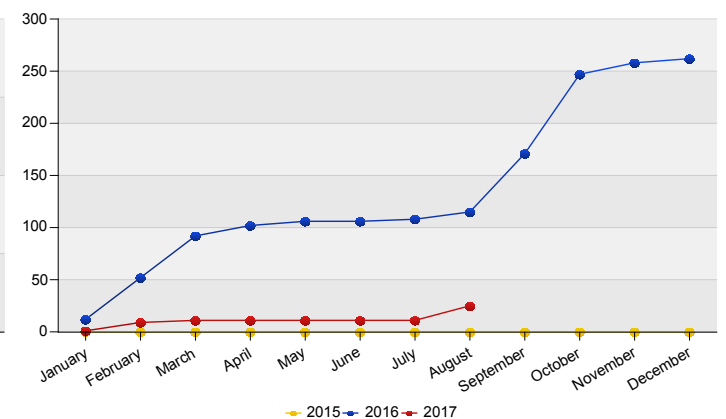

Top nationalities asylum relocation influx in the last twelve months  
Period: Sep 2016 - Aug 2017  
Number of first asylum applications: 1,668

Asylum relocation influx in The Netherlands

Cumulative development of asylum relocation influx in The Netherlands

**Influx of asylum resettlement in The Netherlands (with the exception of 1:1 resettlement Turkey)**

Source: METIS

Top 10 asylum resettlement influx in the Netherlands

Total 2015	Country of citizenship	2016						2017										Last 12 months	Perc
		Aug	Sep	Oct	Nov	Dec	Total	Jan	Feb	Mar	Apr	May	Jun	Jul	Aug	Total			
*	Syrian Arab Republic	6	56	62	9	*	133	*	*	*	*	*	*	*	*	*	9	136	79%
*	Iraq	*	*	13	*	*	14	*	*	*	*	*	*	*	*	*	*	16	9%
*	Eritrea	*	*	*	*	*	*	*	*	*	*	*	*	*	*	*	*	7	4%
*	Central African Republic	*	*	*	*	*	*	*	*	*	*	*	*	*	*	5	5	5	3%
*	Unknown	*	*	*	*	*	*	*	*	*	*	*	*	*	*	*	*	*	*
*	Iran (Islamic Republic of)	*	*	*	*	*	*	*	*	*	*	*	*	*	*	*	*	*	*
*	Pakistan	*	*	*	*	*	*	*	*	*	*	*	*	*	*	*	*	*	*
*	Ethiopia	*	*	*	*	*	*	*	*	*	*	*	*	*	*	*	*	*	*
*	<b>Total</b>	<b>7</b>	<b>56</b>	<b>76</b>	<b>11</b>	<b>*</b>	<b>154</b>	<b>*</b>	<b>8</b>	<b>*</b>	<b>*</b>	<b>*</b>	<b>*</b>	<b>*</b>	<b>*</b>	<b>14</b>	<b>25</b>	<b>172</b>	<b>100%</b>

\* To conceal the lowest figures, all values between 0 and 4 are replaced by asterisk.

Top asylum resettlement influx in The Netherlands August 2017

	Country of citizenship		%
1	Central African Republic	5	36%
2	Syrian Arab Republic	*	29%
3	Iran (Islamic Republic of)	*	14%
4	Unknown	*	14%
5	Iraq	*	7%
<b>Total August 2017</b>		<b>*</b>	<b>100%</b>

Top nationalities asylum resettlement influx in the last twelve months

Period: Sep 2016 - Aug 2017

Number of first asylum applications: 172

Asylum resettlement influx in The Netherlands

Cumulative development of asylum resettlement influx in The Netherlands