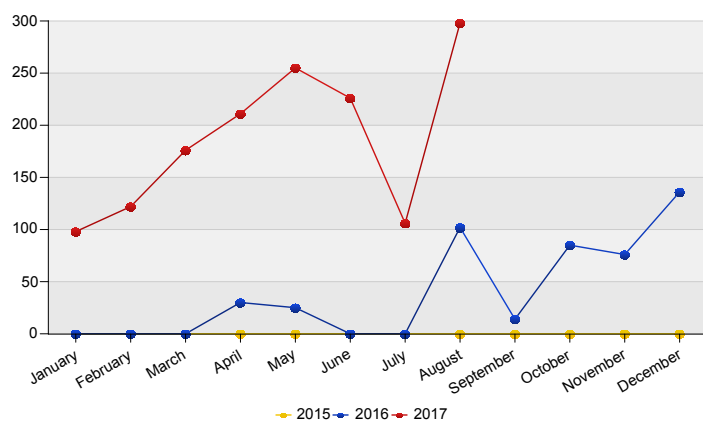

Top nationalities asylum resettlement influx in the last twelve months

Period: Sep 2016 - Aug 2017

Number of first asylum applications: 172

Asylum resettlement influx in The Netherlands

Cumulative development of asylum resettlement influx in The Netherlands

**Influx of asylum resettlement Turkey 1 on 1 in The Netherlands (EU-Turkey Statement of 18 March 2016)**

Source: METIS

Top 10 asylum resettlement Turkey 1 on 1 influx in The Netherlands

Total 2015	Total 2016	Country of citizenship	2016					Total	2017								Last 12 months	Perc	
			Aug	Sep	Oct	Nov	Dec		Jan	Feb	Mar	Apr	May	Jun	Jul	Aug			Total
*	462	Syrian Arab Republic	101	14	82	75	135	407	95	121	174	210	243	224	105	298	1,470	1,776	99%
*	*	Unknown	*	*	*	*	*	*	*	*	*	*	12	*	*	*	20	23	1%
*	*	Turkey	*	*	*	*	*	*	*	*	*	*	*	*	*	*	*	*	*
*	468	Total	102	14	85	76	136	413	98	122	176	211	255	226	106	298	1,492	1,803	100%

\* To conceal the lowest figures, all values between 0 and 4 are replaced by asterisk.

**Top asylum resettlement Turkey 1 on 1 influx in The Netherlands August 2017**

Country of citizenship		%
1 Syrian Arab Republic	298	100%
<b>Total August 2017</b>	<b>298</b>	<b>100%</b>

**Top nationalities asylum resettlement Turkey 1 on 1 influx in the last twelve months**

Period: Sep 2016 - Aug 2017  
Number of first asylum applications: 1,803

**Asylum resettlement Turkey 1 on 1 influx in The Netherlands**