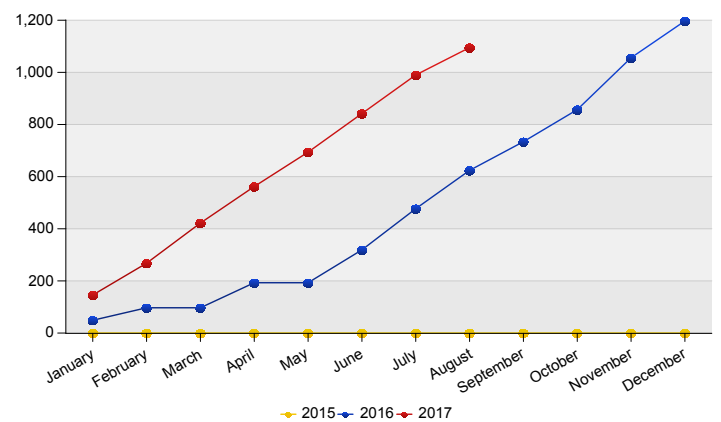

## **Asylum Trends**

Appendix: Relocation and Resettlement

August 2017

**Influx of asylum relocation in The Netherlands (Council decision 2015/1523 and Council decision 2015/1601)**  
Source: METIS

Top 10 asylum relocation influx in The Netherlands

Total 2015	Total 2016	Country of citizenship	2016					Total	2017								Last 12 months	Perc	
			Aug	Sep	Oct	Nov	Dec		Jan	Feb	Mar	Apr	May	Jun	Jul	Aug			Total
*	703	Syrian Arab Republic	71	93	75	103	100	442	97	71	102	89	82	80	92	21	634	1,005	60%
*	367	Eritrea	63	7	45	88	36	239	43	46	49	44	47	50	50	*	330	506	30%
*	74	Iraq	*	*	*	*	*	12	*	5	*	7	*	*	77	91	99	6%	
*	30	Unknown	*	*	*	*	*	7	6	*	*	*	*	13	*	24	31	2%	
*	11	Stateless	8	*	*	*	*	10	*	*	*	*	*	5	*	6	14	16	1%
*	9	Palestinian Territory, Occupied	*	7	*	*	*	9	*	*	*	*	*	*	*	*	*	9	1%
*	*	Sudan	*	*	*	*	*	*	*	*	*	*	*	*	*	*	*	*	*
*	1,195	Total	147	110	123	199	141	720	146	122	154	140	132	148	148	105	1,095	1,668	100%

\* To conceal the lowest figures, all values between 0 and 4 are replaced by asterisk.

Top asylum relocation influx in The Netherlands August 2017

Country of citizenship		%	%
1	Iraq	77	73%
2	Syrian Arab Republic	21	20%
3	Stateless	6	6%
4	Eritrea	*	1%
<b>Total August 2017</b>		105	100%

Top nationalities asylum relocation influx in the last twelve months  
Period: Sep 2016 - Aug 2017  
Number of first asylum applications: 1,668

Asylum relocation influx in The Netherlands

Cumulative development of asylum relocation influx in The Netherlands