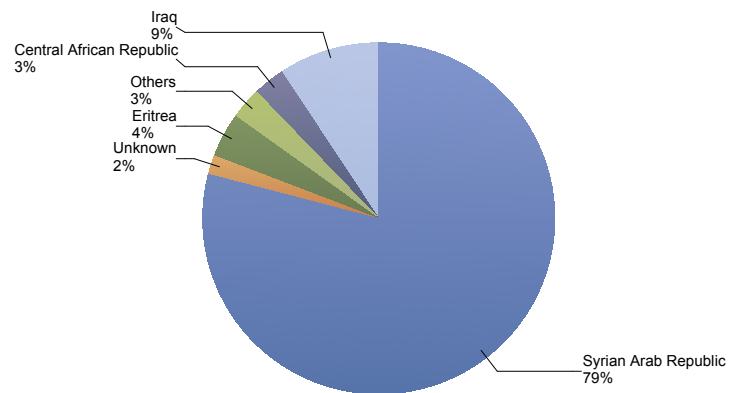

\* To conceal the lowest figures, all values between 0 and 4 are replaced by asterisk.

Top asylum resettlement influx in The Netherlands August 2017

	Country of citizenship		%
1	Central African Republic	5	36%
2	Syrian Arab Republic	*	29%
3	Iran (Islamic Republic of)	*	14%
4	Unknown	*	14%
5	Iraq	*	7%
<b>Total August 2017</b>		<b>*</b>	<b>100%</b>

Top nationalities asylum resettlement influx in the last twelve months

Period: Sep 2016 - Aug 2017

Number of first asylum applications: 172

Asylum resettlement influx in The Netherlands

Cumulative development of asylum resettlement influx in The Netherlands