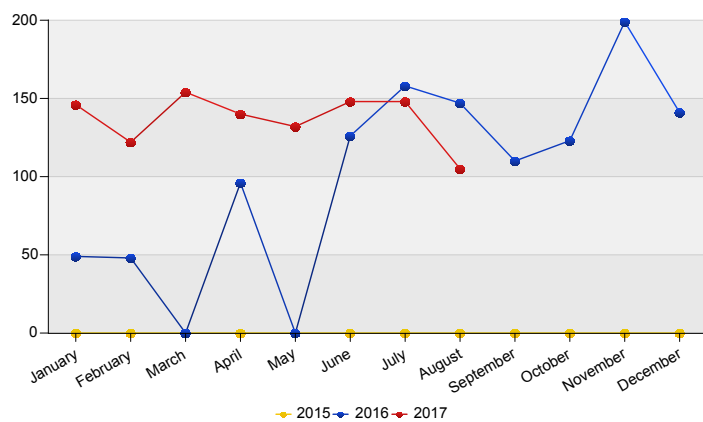

## **Asylum Trends**

Appendix: Relocation and Resettlement

August 2017

**Influx of asylum relocation in The Netherlands (Council decision 2015/1523 and Council decision 2015/1601)**  
Source: METIS

Top 10 asylum relocation influx in The Netherlands

Total 2015	Total 2016	Country of citizenship	2016					Total	2017								Last 12 months	Perc	
			Aug	Sep	Oct	Nov	Dec		Jan	Feb	Mar	Apr	May	Jun	Jul	Aug			Total
*	703	Syrian Arab Republic	71	93	75	103	100	442	97	71	102	89	82	80	92	21	634	1,005	60%
*	367	Eritrea	63	7	45	88	36	239	43	46	49	44	47	50	50	*	330	506	30%
*	74	Iraq	*	*	*	*	*	12	*	5	*	7	*	*	77	91	99	6%	
*	30	Unknown	*	*	*	*	*	7	6	*	*	*	*	13	*	24	31	2%	
*	11	Stateless	8	*	*	*	*	10	*	*	*	*	*	5	*	6	14	16	1%
*	9	Palestinian Territory, Occupied	*	7	*	*	*	9	*	*	*	*	*	*	*	*	*	9	1%
*	*	Sudan	*	*	*	*	*	*	*	*	*	*	*	*	*	*	*	*	*
*	1,195	Total	147	110	123	199	141	720	146	122	154	140	132	148	148	105	1,095	1,668	100%

\* To conceal the lowest figures, all values between 0 and 4 are replaced by asterisk.

Top asylum relocation influx in The Netherlands August 2017

Country of citizenship		%	%
1	Iraq	77	73%
2	Syrian Arab Republic	21	20%
3	Stateless	6	6%
4	Eritrea	*	1%
<b>Total August 2017</b>		105	100%

Top nationalities asylum relocation influx in the last twelve months  
Period: Sep 2016 - Aug 2017  
Number of first asylum applications: 1,668

Asylum relocation influx in The Netherlands

Cumulative development of asylum relocation influx in The Netherlands