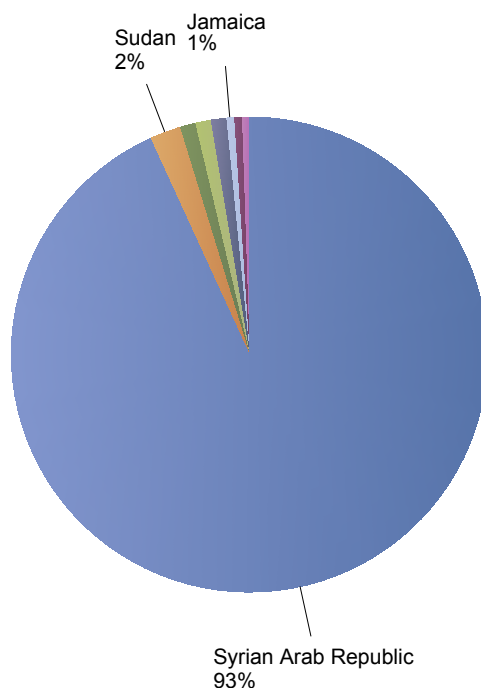

Previous calendar year:

Country of citizenship	2018	Perc
Eritrea	127	80%
Sudan	19	12%
Iraq	6	4%
Syrian Arab Republic	6	4%
Unknown	*	1%
Total	159	100%

* To conceal the lowest figures, all values between 0 and 4 are replaced by asterisks.

Total resettlement influx in The Netherlands

Current calendar year:

Country of citizenship	2019					
	Jan	Feb	Mar	Apr	Total	Perc
Syrian Arab Republic	*	124	43	10	177	93%
Sudan	*	*	*	*	*	2%
Congo, the Democratic Republic of the	*	*	*	*	*	1%
Burundi	*	*	*	*	*	1%
Eritrea	*	*	*	*	*	1%
Jamaica	*	*	*	*	*	1%
Iraq	*	*	*	*	*	1%
Yemen	*	*	*	*	*	1%
Total	7	124	48	11	190	100%

* To conceal the lowest figures, all values between 0 and 4 are replaced by asterisks.

Previous calendar year:

Country of citizenship	2018	Perc
Congo, the Republic of the	129	24%
Unknown	123	23%
Syrian Arab Republic	98	19%
Sudan	68	13%
Eritrea	41	8%
South Sudan	22	4%
Somalia	20	4%
Congo, the Democratic Republic of the	16	3%
Iraq	5	1%
Uganda	*	1%
Jamaica	*	0%
Lebanon	*	0%
Total	528	100%

Top nationalities asylum resettlement influx in the current year

Period: 2019

Number of first asylum applications: 190

April 2019

Country of citizenship	Total	Perc
Syrian Arab Republic	10	91%
Burundi	*	9%
Congo, the Democratic Republic of the	*	0%
Congo, the Republic of the	*	0%
Unknown	*	0%
Total	11	100%