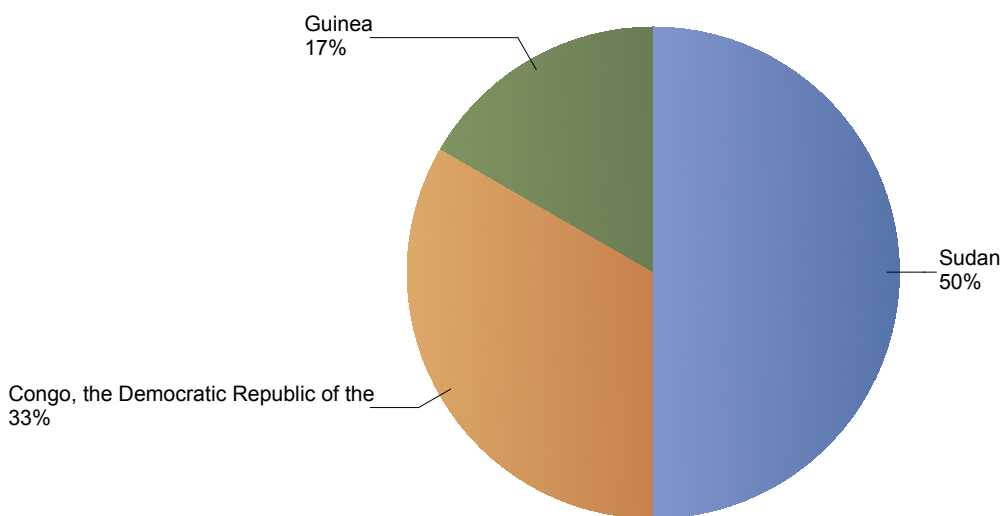

Asylum Trends

Appendix: Relocation and Resettlement

April 2019

Influx of asylum relocation in The Netherlands

Source: METiS

Total asylum relocation influx in The Netherlands

Current calendar year:

Country of citizenship	2019					
	Jan	Feb	Mar	Apr	Total	Perc
Sudan	*	*	*	*	*	50%
Congo, the Democratic Republic of the	*	*	*	*	*	33%
Guinea	*	*	*	*	*	17%
Total	6	*	*	*	6	100%

Previous calendar year:

Country of citizenship	2018	Perc
Eritrea	127	80%
Sudan	19	12%
Iraq	6	4%
Syrian Arab Republic	6	4%
Unknown	*	1%
Total	159	100%

* To conceal the lowest figures, all values between 0 and 4 are replaced by asterisks.

** In September 2015 the Council of the European Union has taken two consecutive decisions to provide (temporary) support to Italy and Greece by relocating asylum applicants to other Member States of the EU. These decisions were valid for a period of two years.

Total asylum relocation influx in the current year

Period: 2019

Number of first asylum applications: 6

Influx of asylum resettlement in The Netherlands (with the exception of 1:1 resettlement Turkey)

Source: METiS